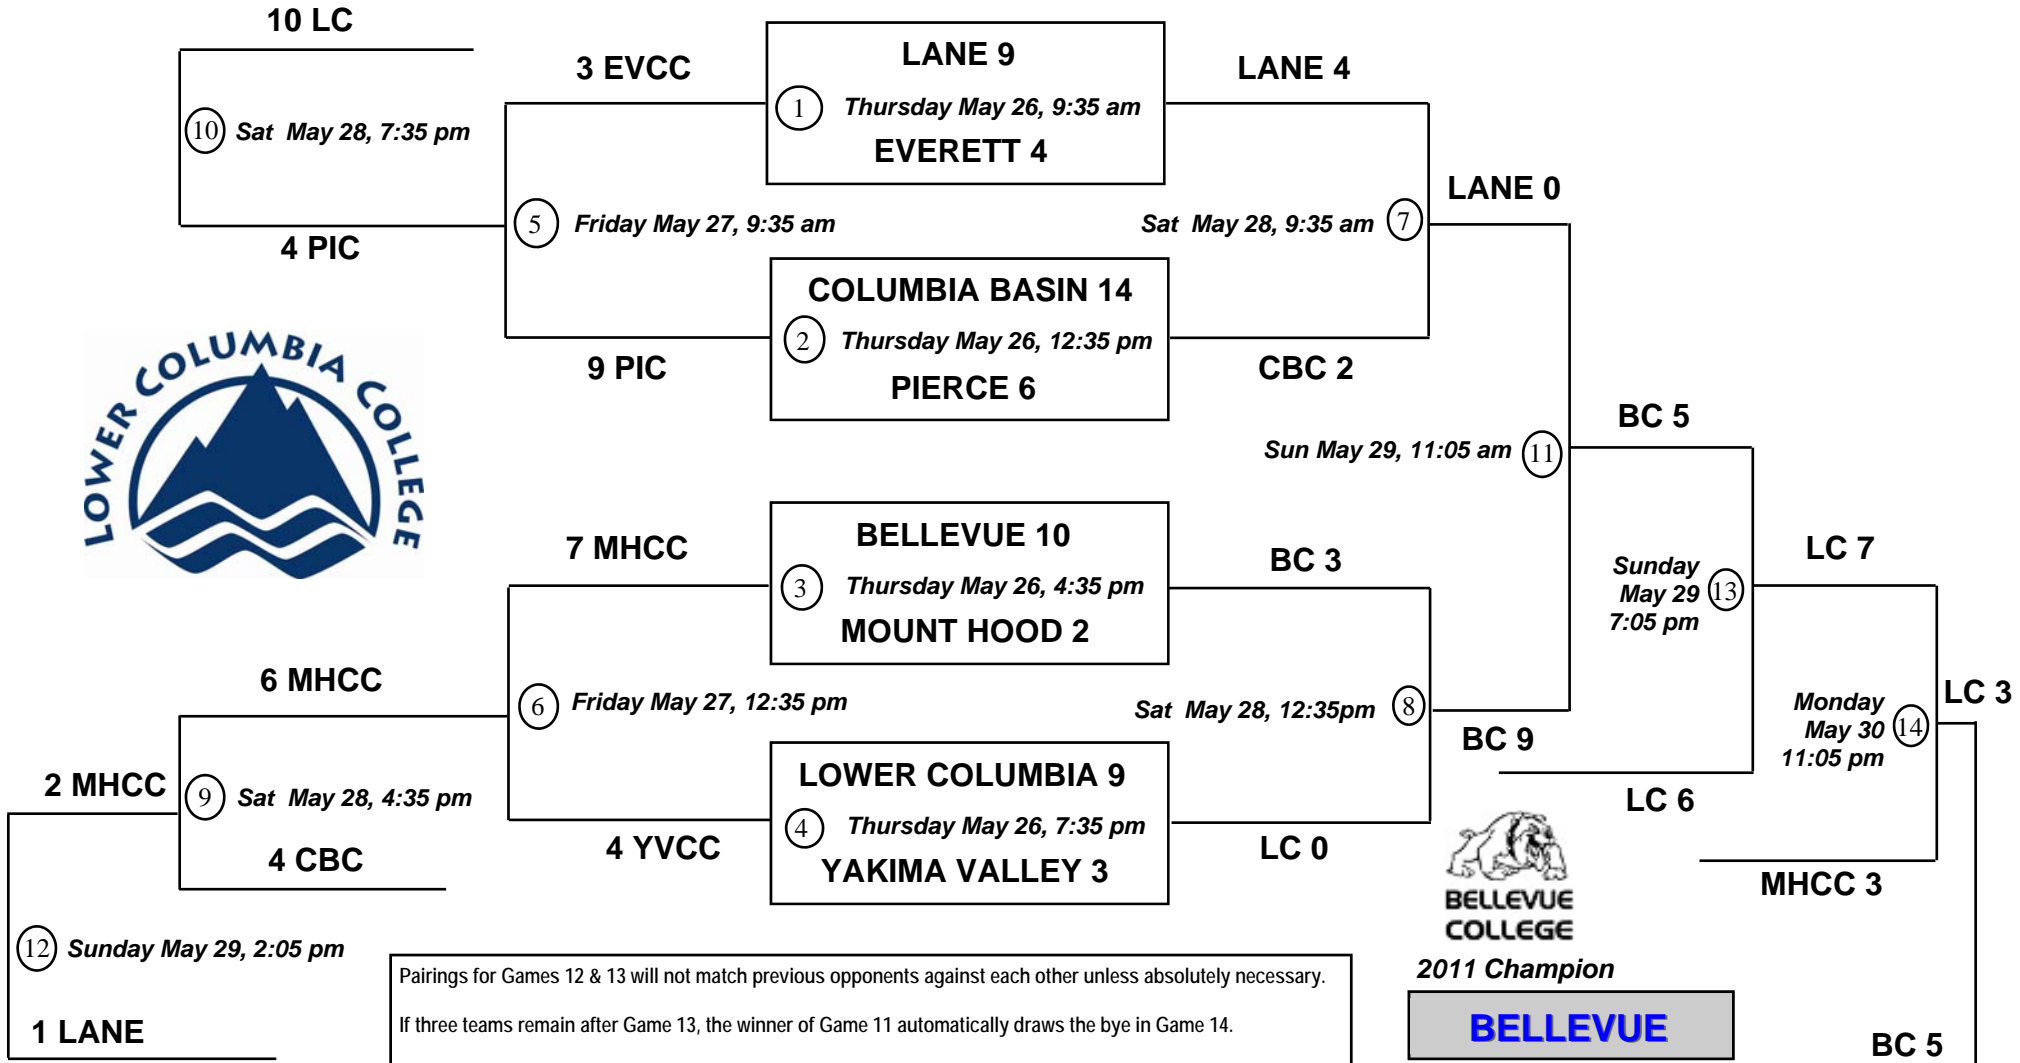

# BASEBALL *Championship*

**MAY 26-30, 2011**

*Story Field*

Longview, Washington

Pairings for Games 12 & 13 will not match previous opponents against each other unless absolutely necessary.  
If three teams remain after Game 13, the winner of Game 11 automatically draws the bye in Game 14.  
Game 15 will be needed if winner of Game 11 loses Game 13 or winner of Game 12 wins Game 14.

Monday May 30  
Approx. 2:35 pm