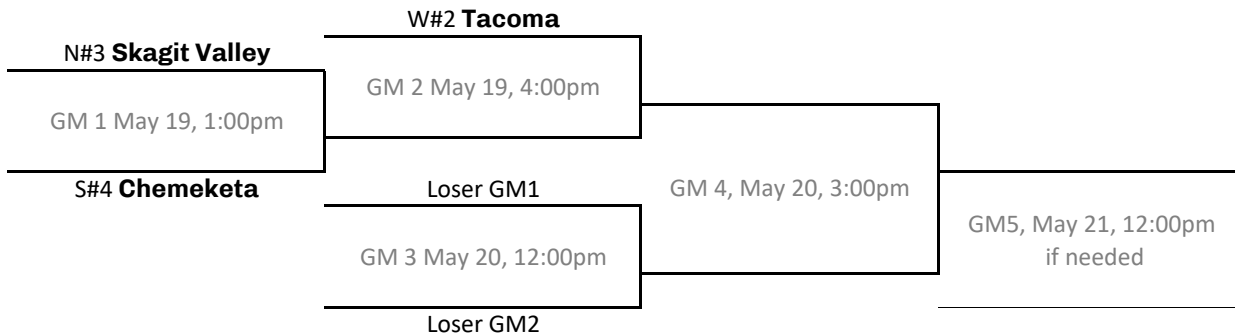

2017 NWAC BASEBALL SUPER REGIONALS

NORTH SUPER REGIONAL @ Courter Field, Bellevue College

EAST SUPER REGIONAL @ Parker Faller Field, Yakima, WA

WEST SUPER REGIONAL @ Minnitti Field, Tacoma CC

SOUTH SUPER REGIONAL @ Titan Field, Lane CC