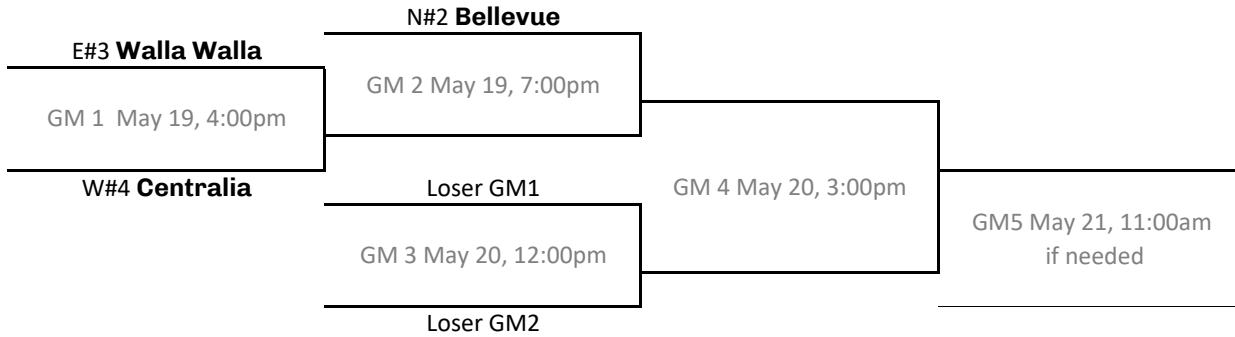

2017 NWAC BASEBALL SUPER REGIONALS

NORTH SUPER REGIONAL @ Courter Field, Bellevue College

EAST SUPER REGIONAL @ Parker Faller Field, Yakima, WA

WEST SUPER REGIONAL @ Minnitti Field, Tacoma CC

SOUTH SUPER REGIONAL @ Titan Field, Lane CC