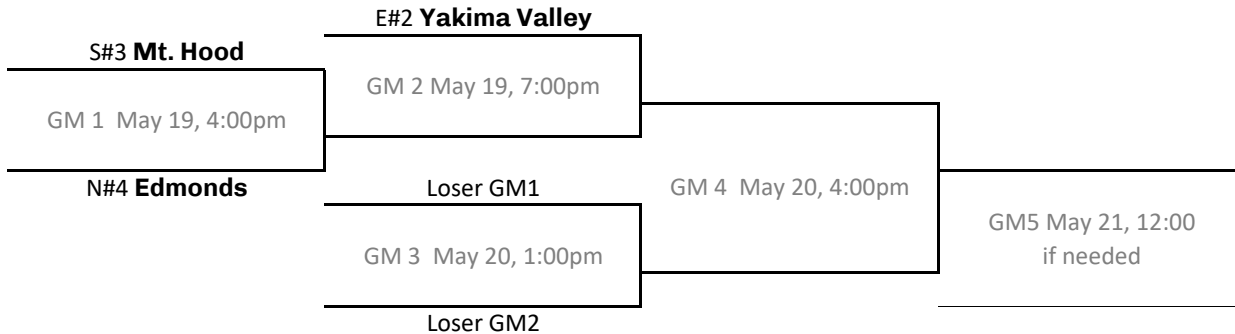

2017 NWAC BASEBALL SUPER REGIONALS

NORTH SUPER REGIONAL @ Courter Field, Bellevue College

EAST SUPER REGIONAL @ Parker Faller Field, Yakima, WA

WEST SUPER REGIONAL @ Minnitti Field, Tacoma CC

SOUTH SUPER REGIONAL @ Titan Field, Lane CC