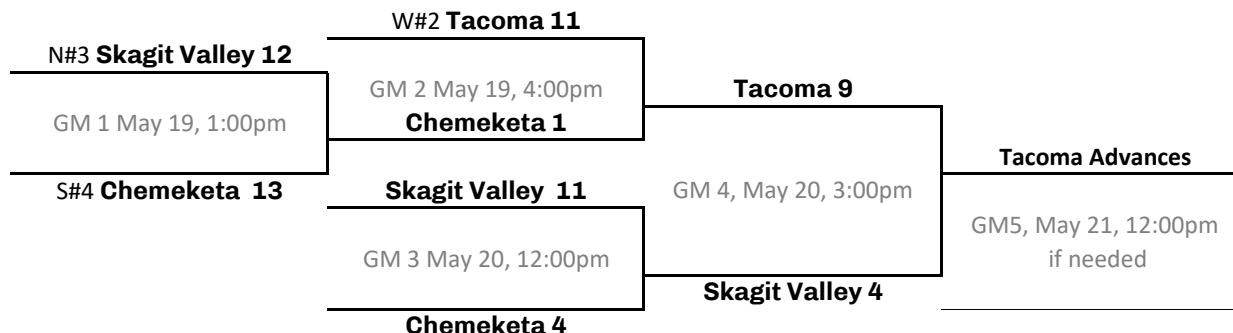

2017 NWAC BASEBALL SUPER REGIONALS

NORTH SUPER REGIONAL @ Courter Field, Bellevue College

EAST SUPER REGIONAL @ Parker Faller Field, Yakima, WA

WEST SUPER REGIONAL @ Minnitti Field, Tacoma CC

SOUTH SUPER REGIONAL @ Titan Field, Lane CC