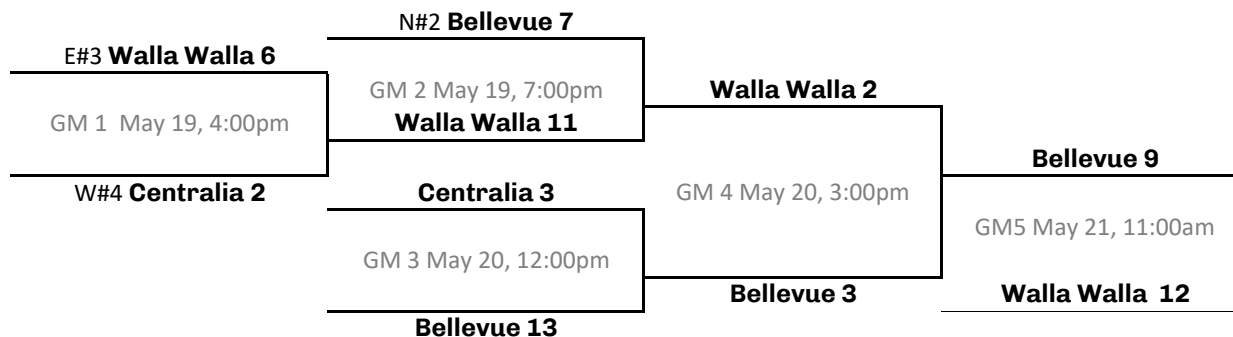

2017 NWAC BASEBALL SUPER REGIONALS

NORTH SUPER REGIONAL @ Courter Field, Bellevue College

EAST SUPER REGIONAL @ Parker Faller Field, Yakima, WA

WEST SUPER REGIONAL @ Minnitti Field, Tacoma CC

SOUTH SUPER REGIONAL @ Titan Field, Lane CC