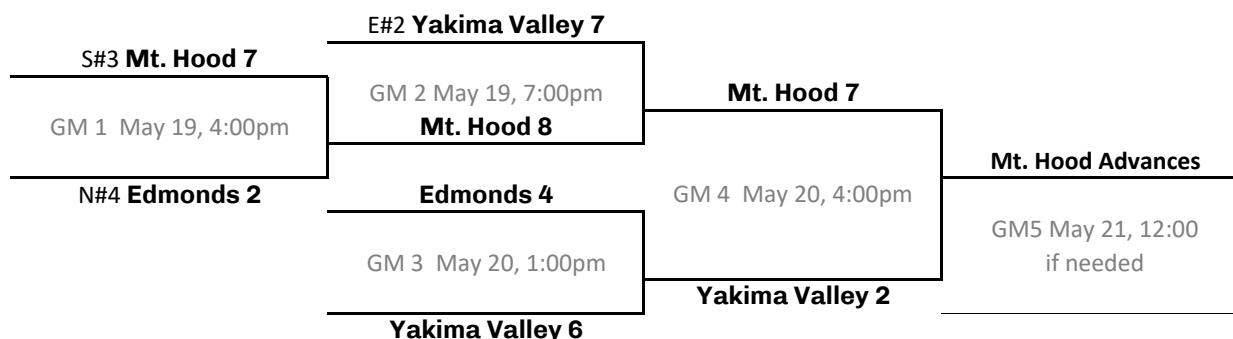

2017 NWAC BASEBALL SUPER REGIONALS

NORTH SUPER REGIONAL @ Courter Field, Bellevue College

EAST SUPER REGIONAL @ Parker Faller Field, Yakima, WA

WEST SUPER REGIONAL @ Minnitti Field, Tacoma CC

SOUTH SUPER REGIONAL @ Titan Field, Lane CC