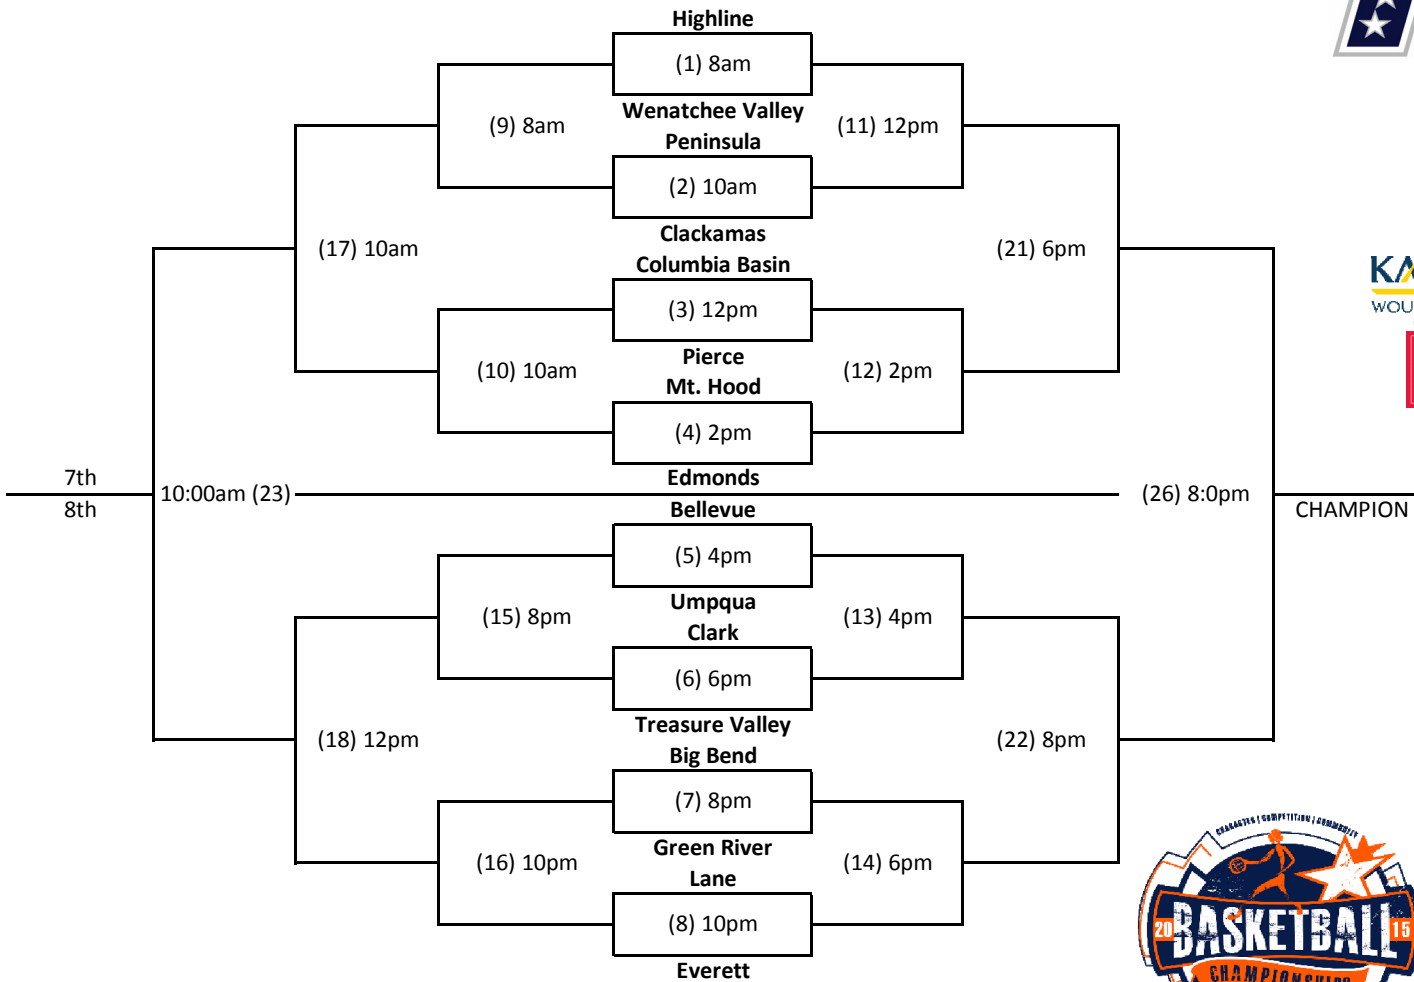

2015 NWAC MEN'S BASKETBALL CHAMPIONSHIP

Presented by Mission Support Alliance

March 7-10, 2015 | Toyota Center | Kennewick, WA

Tuesday Monday Sunday Saturday Sunday Monday Tuesday

Note: [Refresh your browser to view bracket updates](#)

The higher seed will be the home team. If teams are the same seed (ex N2 vs S2) the team on the top of the bracket will be the home team.