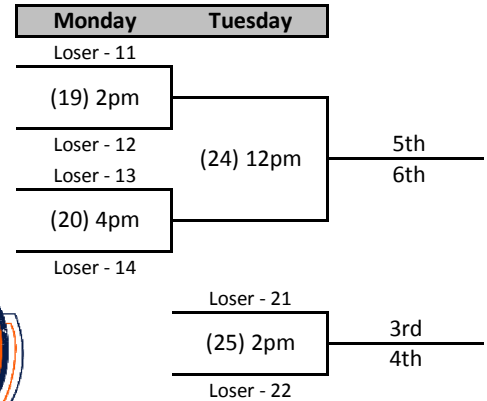

2015 NWAC MEN'S BASKETBALL CHAMPIONSHIP

Presented by Mission Support Alliance

March 7-10, 2015 | Toyota Center | Kennewick, WA

Tuesday Monday Sunday Saturday Sunday Monday Tuesday

Note: [Refresh your browser to view bracket updates](#)

The higher seed will be the home team. If teams are the same seed (ex N2 vs S2) the team on the top of the bracket will be the home team.