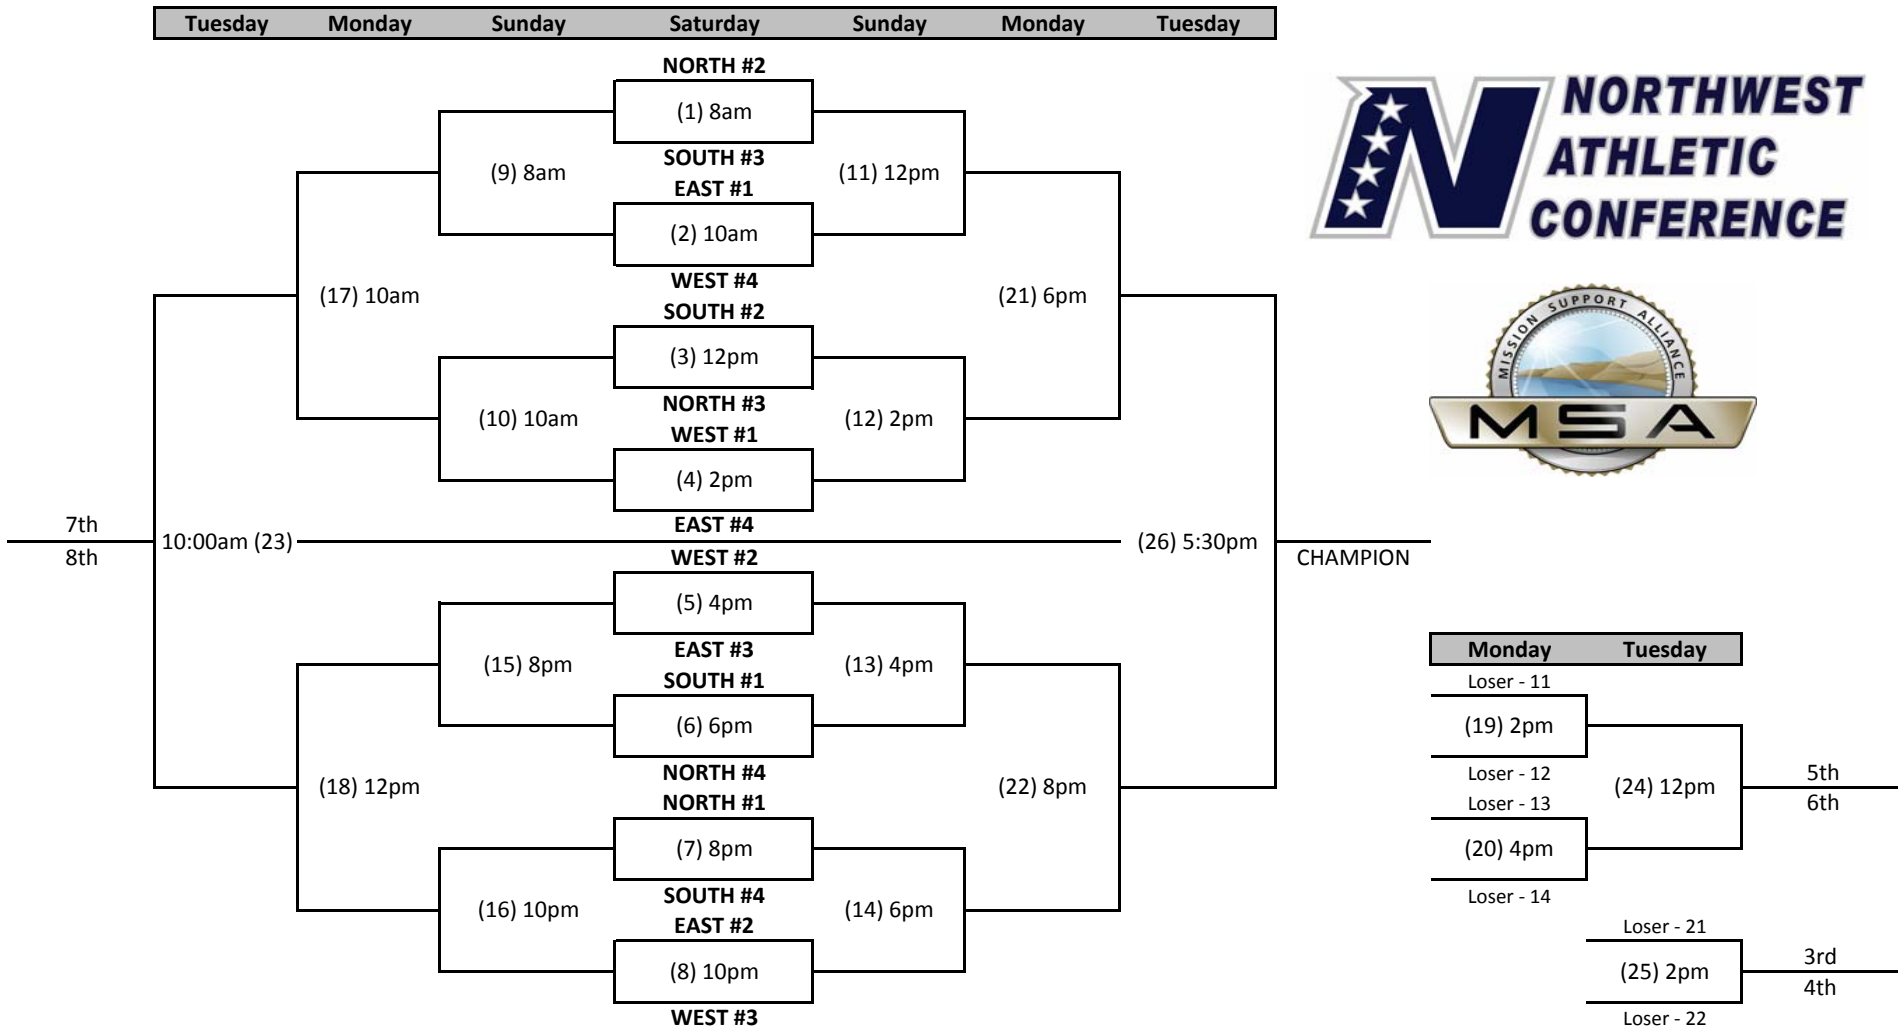

# 2015 NWAC WOMEN'S BASKETBALL CHAMPIONSHIP

presented by Mission Support Alliance

March 7-10, 2015 | Toyota Center | Kennewick, WA

Note: [Refresh your browser to view bracket updates](#)

The higher seed will be the home team. If teams are the same seed (ex N2 vs S2) the team on the top of the bracket will be the home team.