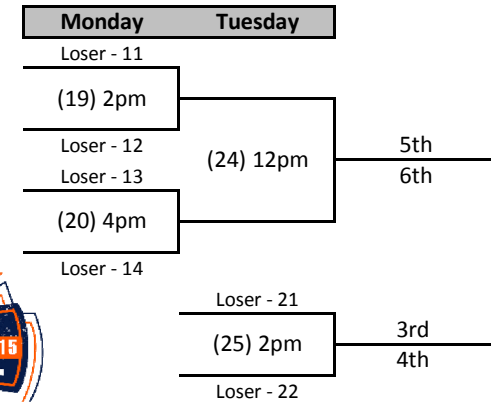

2015 NWAC WOMEN'S BASKETBALL CHAMPIONSHIP

presented by Mission Support Alliance

March 7-10, 2015 | Toyota Center | Kennewick, WA

CHAMPION

Note: Refresh your browser to view bracket updates

The higher seed will be the home team. If teams are the same seed (ex N2 vs S2) the team on the top of the bracket will be the home team.