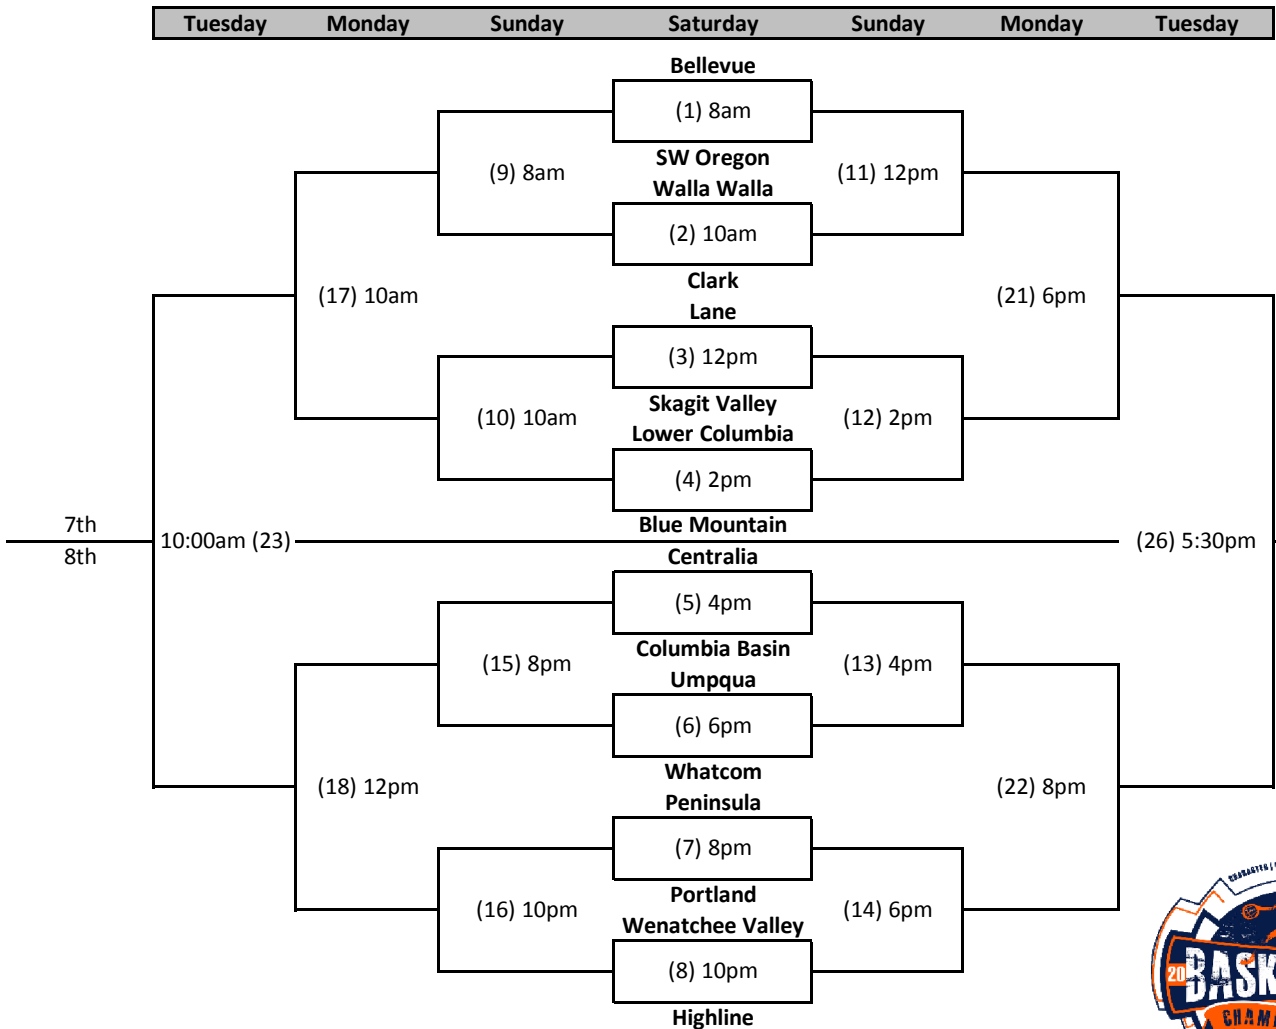

2015 NWAC WOMEN'S BASKETBALL CHAMPIONSHIP

presented by Mission Support Alliance

March 7-10, 2015 | Toyota Center | Kennewick, WA

CHAMPION

Note: Refresh your browser to view bracket updates

The higher seed will be the home team. If teams are the same seed (ex N2 vs S2) the team on the top of the bracket will be the home team.