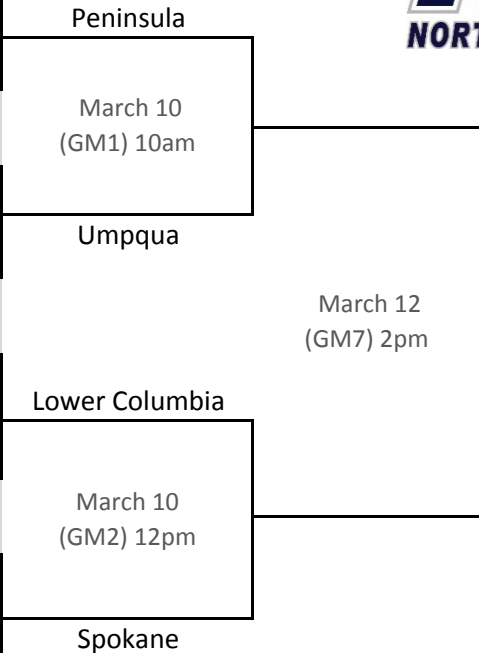

NWAC WOMEN'S BASKETBALL CHAMPIONSHIP TOURNAMENT

March 10-13 Everett CC

Regionals	
N#1 Peninsula 71	Peninsula
March 5, 3pm @N#1 E#4 Treasure Valley 55	
S#2 Umpqua 93	Umpqua
March 5, 3pm @S#2 W#3 Grays Harbor 75	
W#1 Lower Columbia 62	Lower Columbia
March 5, 3pm @ W#1 S#4 Chemeketa 48	
E#2 Spokane 71	Spokane
March 5, 2pm @ Spokane Falls CC N#3 Skagit Valley 66	

Championship
March 13, 5:30pm
(GM 11)

Regionals	
72 Wenatchee Vly E#1	Wenatchee Valley
March 5, 3pm @ E#1 36 S. Puget Sound W#4	
81 Bellevue N#2	Bellevue
March 5, 3pm @ N#2 76 Clackamas S#3	
89 Lane S#1	Lane
March 5, 3pm @ S#1 39 Everett N#4	
74 Centralia W#2	Centralia
March 5, 3pm @ W#2 58 Columbia Basin E#3	

Consolation Games

Third Place Game

- Number 1 and 2 Seeds from each region will host regionals
- Winners from regionals advance to Elite Eight
- Losers from regional are eliminated from the tournament
- Higher seed will be the home team. If same seed, Home team is the top of bracket.