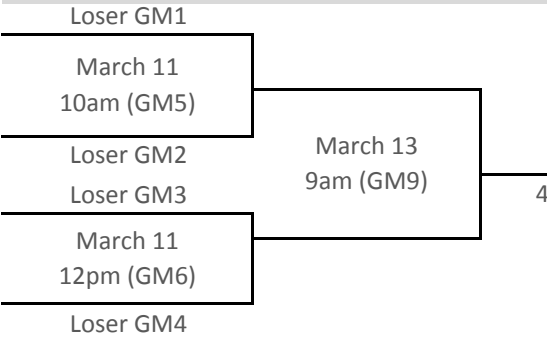

NWAC WOMEN'S BASKETBALL CHAMPIONSHIP TOURNAMENT

March 10-13 Everett CC

Regionals	
N#1 Peninsula 71	Peninsula
March 5, 3pm @N#1 E#4 Treasure Valley 55	
S#2 Umpqua 93	Umpqua
March 5, 3pm @S#2 W#3 Grays Harbor 75	
W#1 Lower Columbia 62	Lower Columbia
March 5, 3pm @ W#1 S#4 Chemeketa 48	
E#2 Spokane 71	Spokane
March 5, 2pm @ Spokane Falls CC N#3 Skagit Valley 66	

Championship
March 13, 5:30pm
(GM 11)

Regionals	
72 Wenatchee Vly E#1	Wenatchee Valley
March 5, 3pm @ E#1 36 S. Puget Sound W#4	
81 Bellevue N#2	Bellevue
March 5, 3pm @ N#2 76 Clackamas S#3	
89 Lane S#1	Lane
March 5, 3pm @ S#1 39 Everett N#4	
74 Centralia W#2	Centralia
March 5, 3pm @ W#2 58 Columbia Basin E#3	

Consolation Games

Third Place Game

- Number 1 and 2 Seeds from each region will host regionals
- Winners from regionals advance to Elite Eight
- Losers from regional are eliminated from the tournament
- Higher seed will be the home team. If same seed, Home team is the top of bracket.