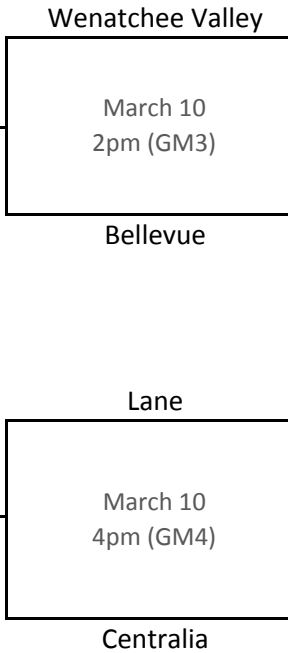

NWAC WOMEN'S BASKETBALL CHAMPIONSHIP TOURNAMENT

March 10-13 Everett CC

Regionals	
N#1 Peninsula 71	Peninsula
March 5, 3pm @N#1 E#4 Treasure Valley 55	
S#2 Umpqua 93	Umpqua
March 5, 3pm @S#2 W#3 Grays Harbor 75	
W#1 Lower Columbia 62	Lower Columbia
March 5, 3pm @ W#1 S#4 Chemeketa 48	
E#2 Spokane 71	Spokane
March 5, 2pm @ Spokane Falls CC N#3 Skagit Valley 66	

Championship
March 13, 5:30pm
(GM 11)

Regionals	
72 Wenatchee Vly E#1	Wenatchee Valley
March 5, 3pm @ E#1 36 S. Puget Sound W#4	
81 Bellevue N#2	Bellevue
March 5, 3pm @ N#2 76 Clackamas S#3	
89 Lane S#1	Lane
March 5, 3pm @ S#1 39 Everett N#4	
74 Centralia W#2	Centralia
March 5, 3pm @ W#2 58 Columbia Basin E#3	