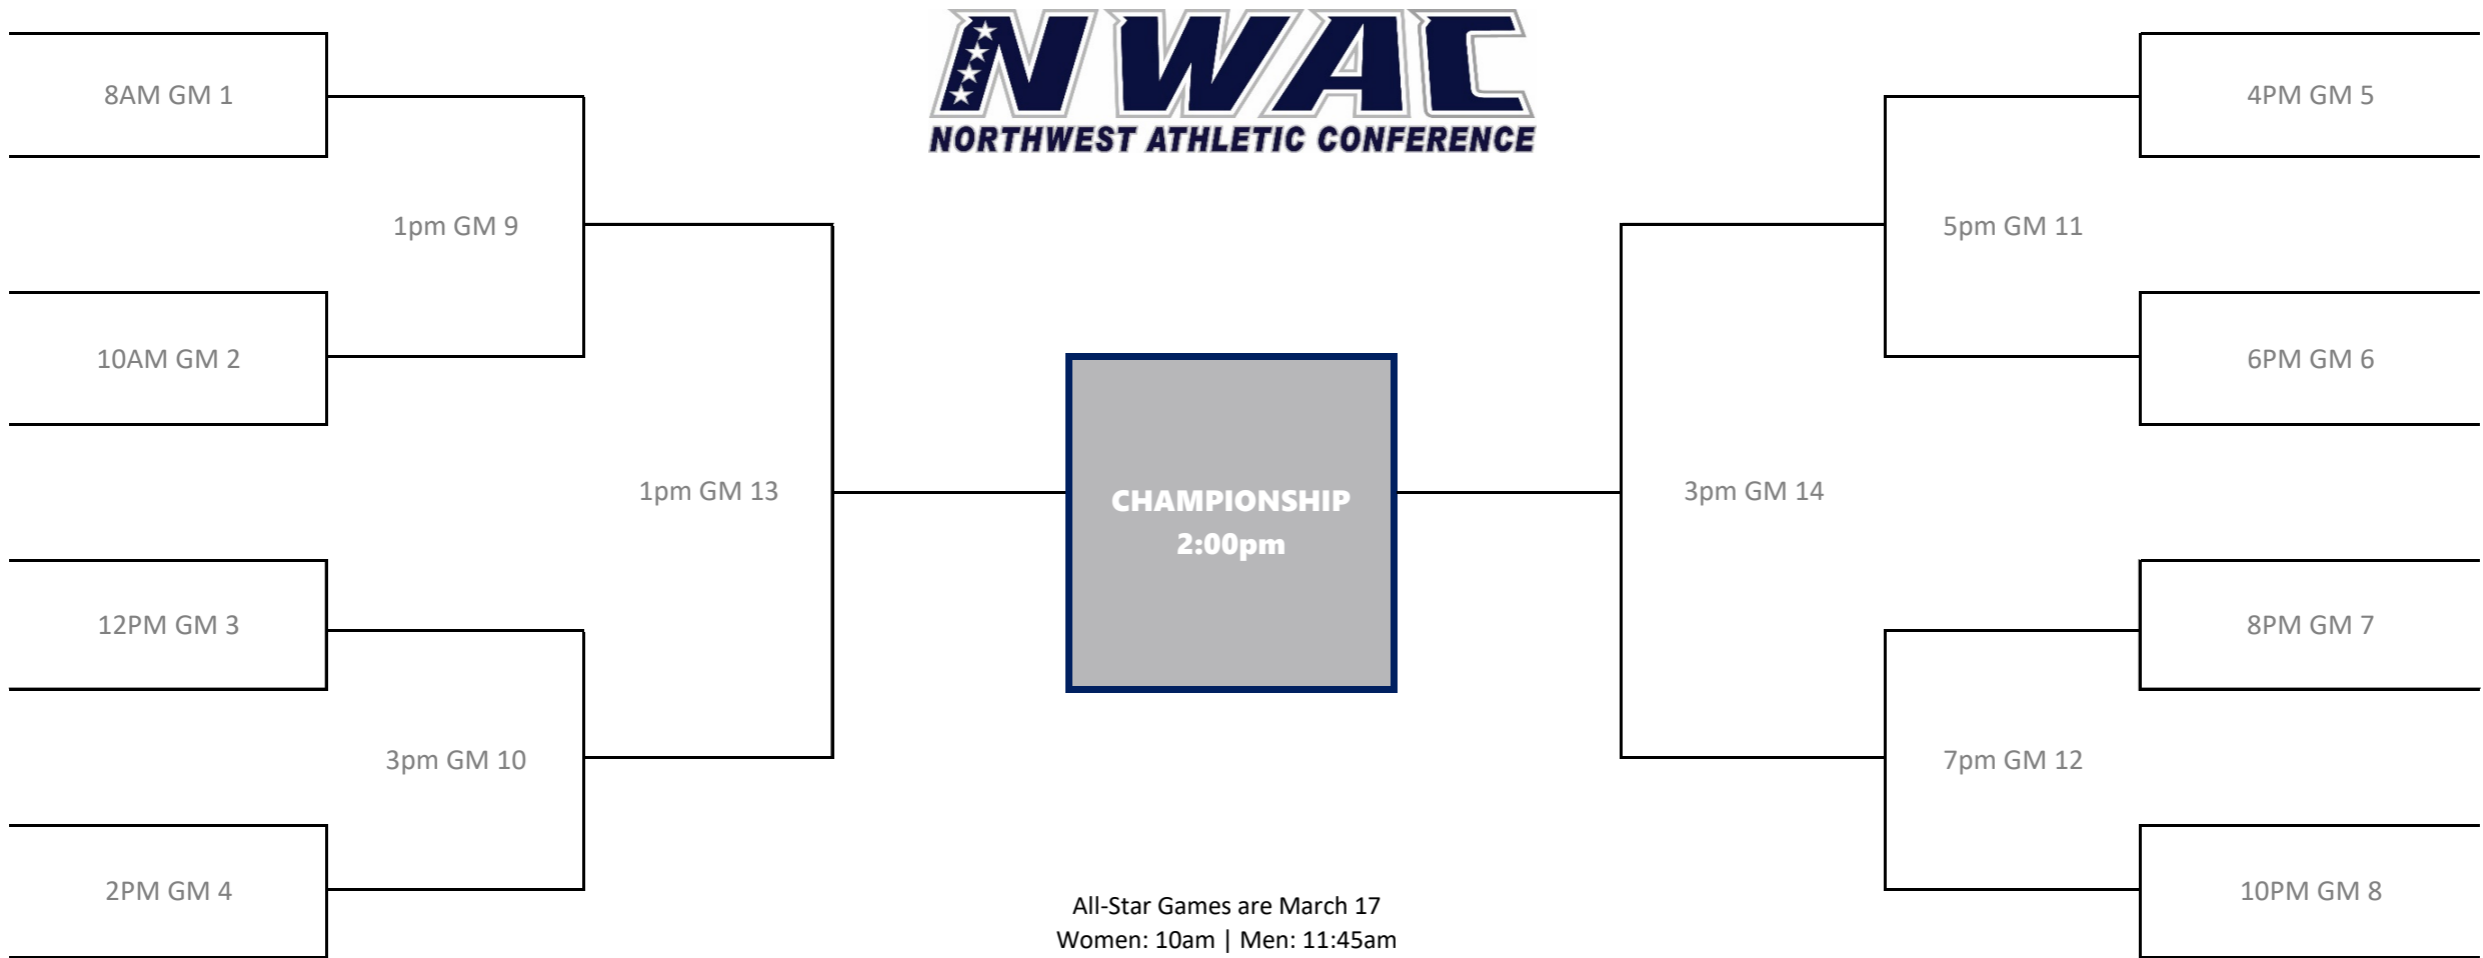

2019 NWAC WOMEN'S BASKETBALL CHAMPIONSHIP

EVERETT COMMUNITY COLLEGE, EVERETT, WASHINGTON

SWEET 16	ELITE 8	FINAL 4	CHAMPIONSHIP	FINAL 4	ELITE 8	SWEET 16
Saturday, March 9	Sunday, March 10	Saturday, March 16	Sunday, March 17	Saturday, March 16	Sunday, March 10	Saturday, March 9

Bracket placement will take place on Sunday, March 3, 2019 during the Basketball Tournament Selection Show