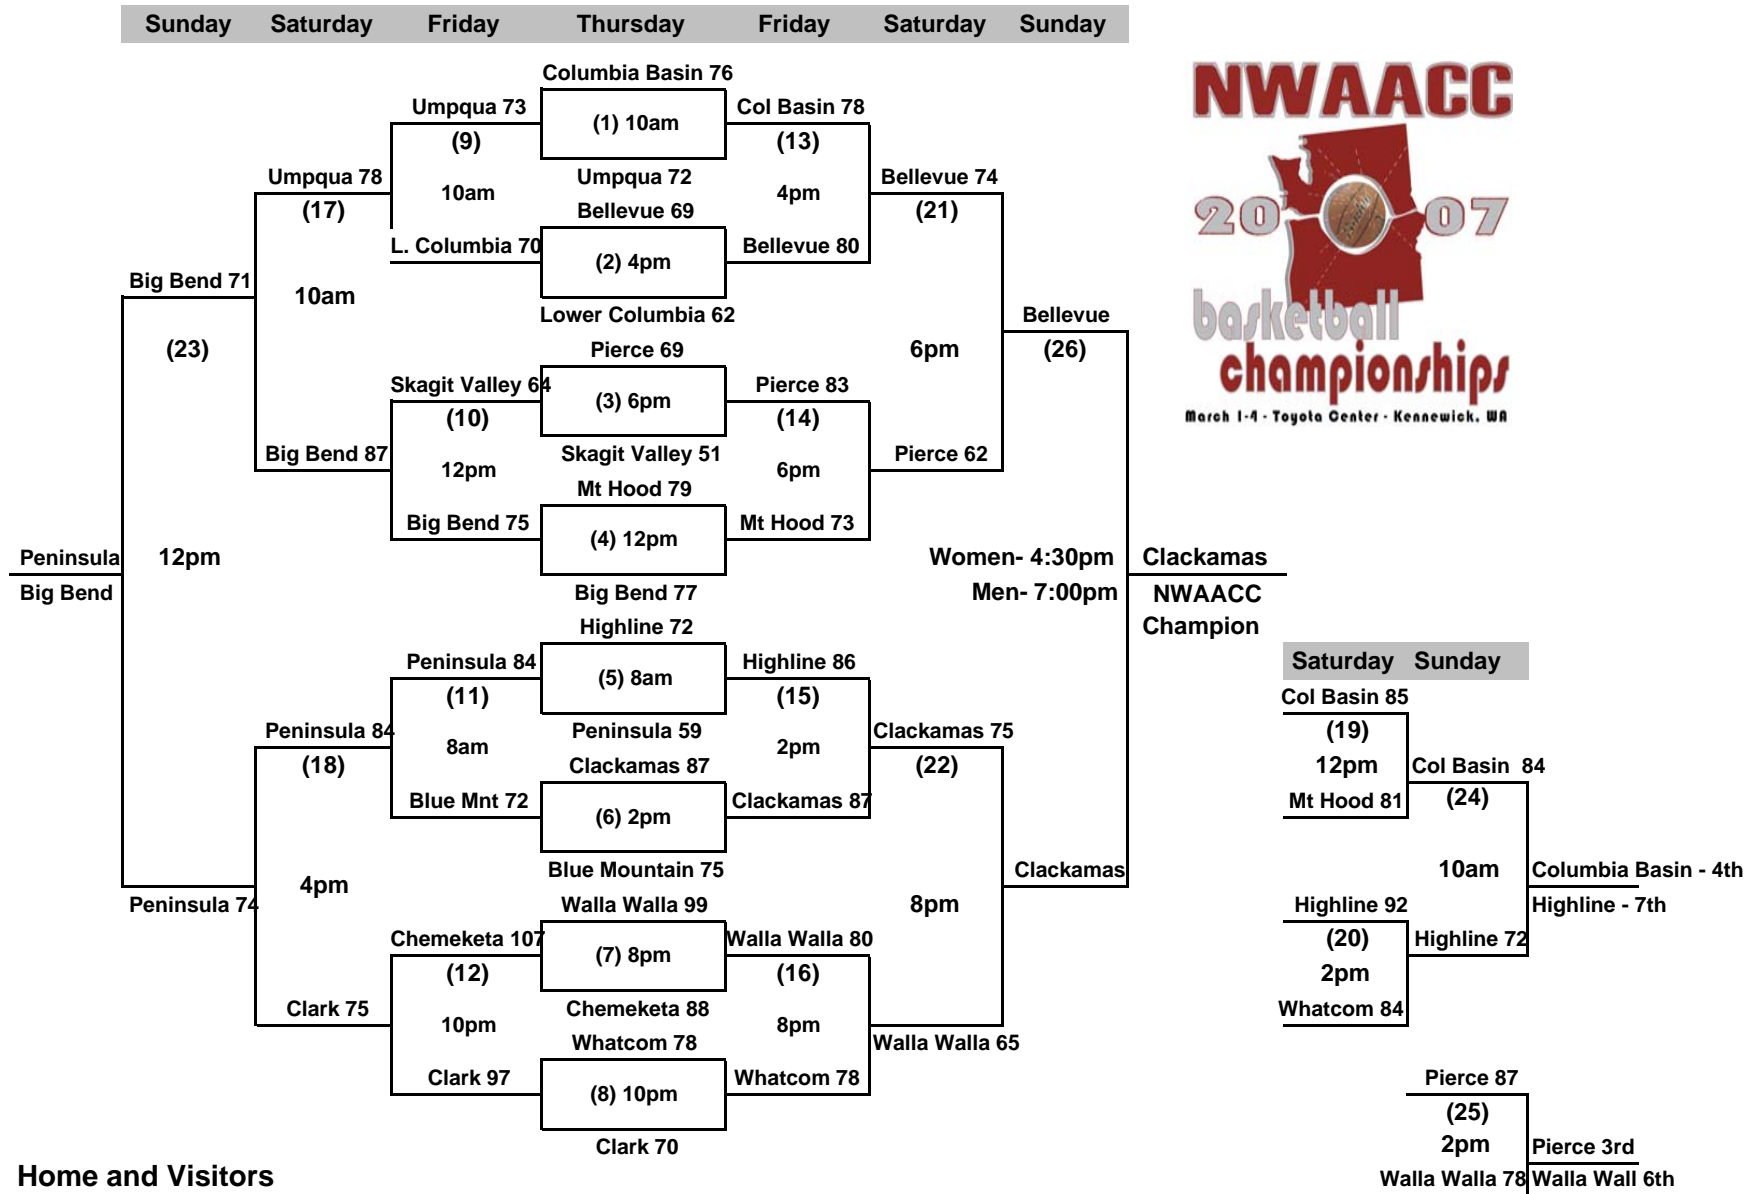

# 2007 NWAACC MEN'S BASKETBALL CHAMPIONSHIP

## MARCH 1-4 - TOYOTA CENTER - KENNEWICK, WA

### Home and Visitors

The higher seed will be the home team  
 If teams are the same seed (ex N2 vs S2) the team on the top of the bracket will be the home team.