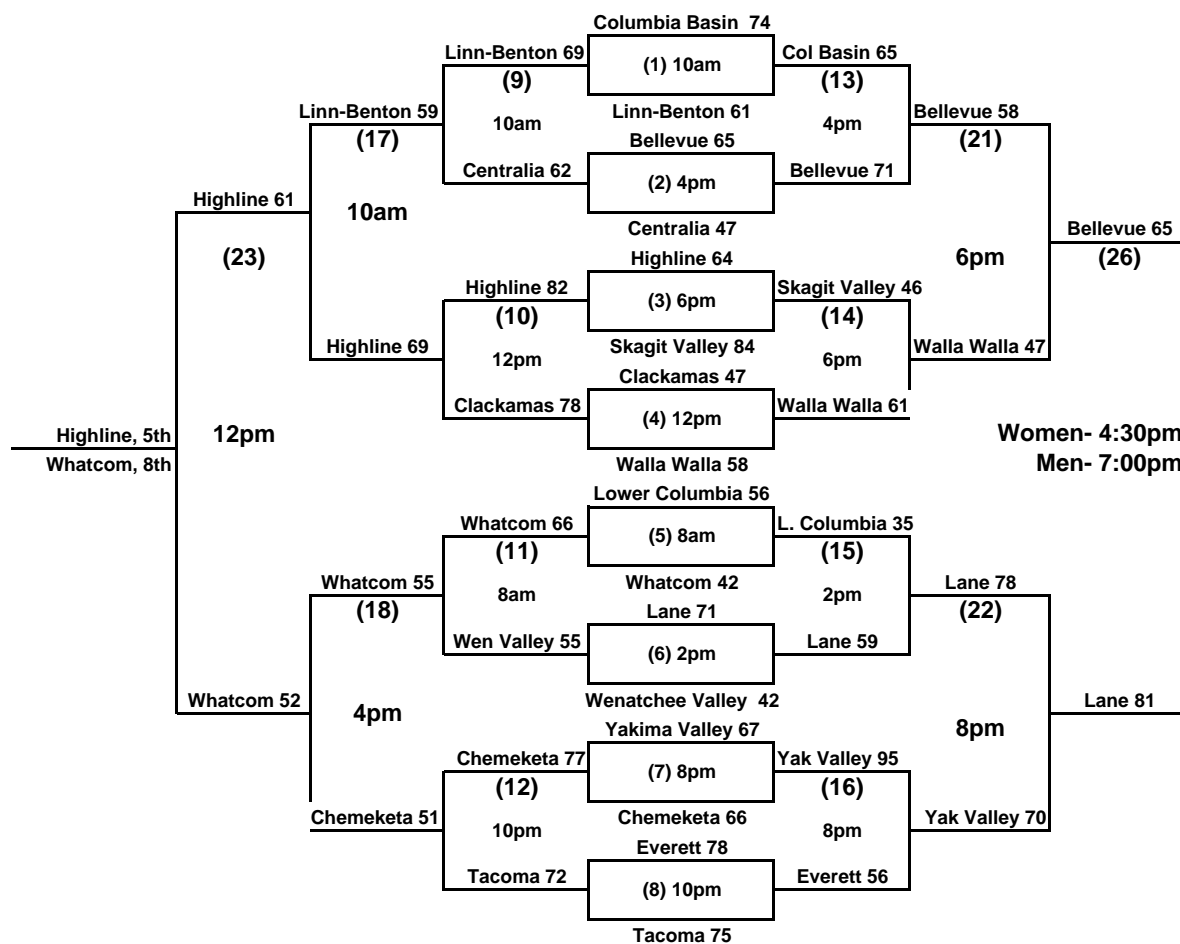

2007 NWAACC WOMEN'S BASKETBALL CHAMPIONSHIP

MARCH 1-4 - TOYOTA CENTER - KENNEWICK, WA

Sunday Saturday Friday Thursday Friday Saturday Sunday

LANE TITANS
NWAACC
Champion

Home and Visitors

The higher seed will be the home team

If teams are the same seed (ex N2 vs S2) the team on the top of the bracket will be the home team.