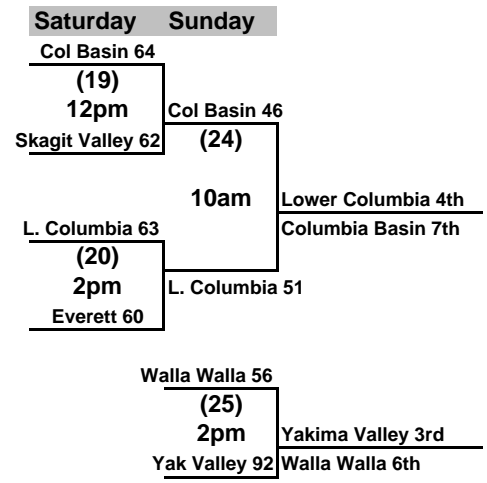

2007 NWAACC WOMEN'S BASKETBALL CHAMPIONSHIP

MARCH 1-4 - TOYOTA CENTER - KENNEWICK, WA

Sunday Saturday Friday Thursday Friday Saturday Sunday

LANE TITANS
NWAACC
Champion

Home and Visitors

The higher seed will be the home team

If teams are the same seed (ex N2 vs S2) the team on the top of the bracket will be the home team.