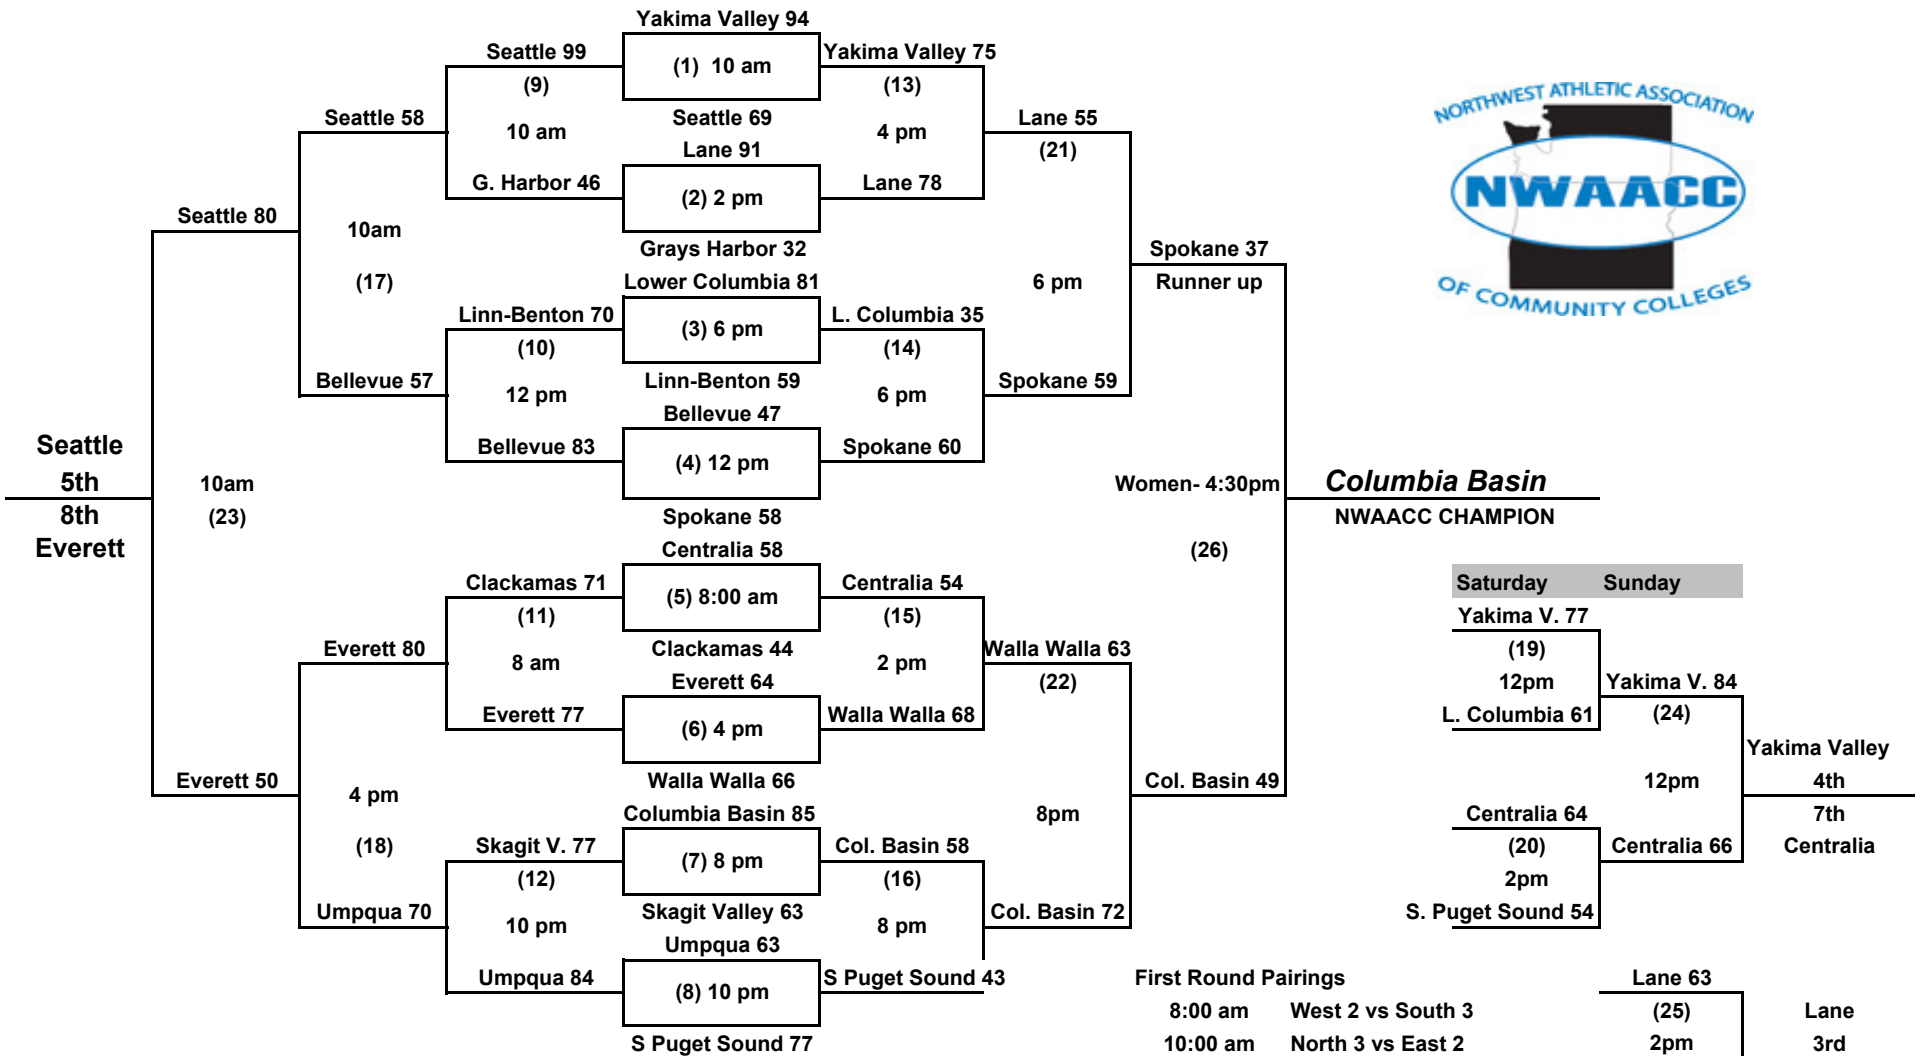

# 2008 NWAACC WOMEN'S BASKETBALL CHAMPIONSHIP

Sunday
Saturday
Friday
Thursday
Friday
Saturday
Sunday

## Home and Visitors

- The higher seed will be the home team, home teams will wear lighter jersey
- If teams are the same seed (ex N2 vs S2) the team on the top of the bracket will be the home team.

## First Round Pairings

- 8:00 am West 2 vs South 3
- 10:00 am North 3 vs East 2
- 12:00 pm North 2 vs East 3
- 2:00 pm West 4 vs South 1
- 4:00 pm North 1 vs East 4
- 6:00 pm West 1 vs South 4
- 8:00 pm North 4 vs East 1
- 10:00 pm West 3 vs South 2