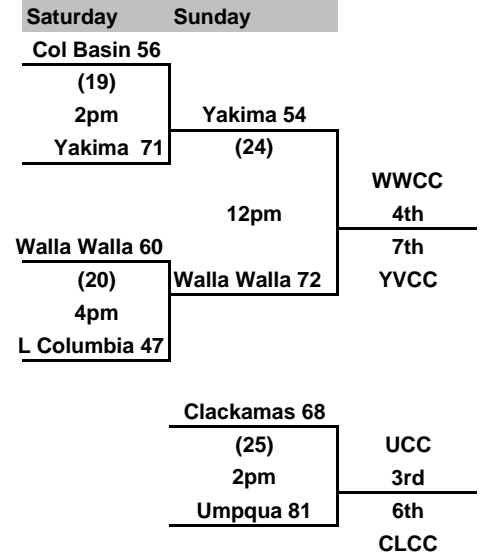

2009 NWAACC Women's Basketball Championship

March 5-8 | Toyota Center | Tri-Cities, WA

Home and Visitors

The higher seed will be the home team

If teams are the same seed (ex N2 vs S2) the team on the top of the bracket will be the home team.