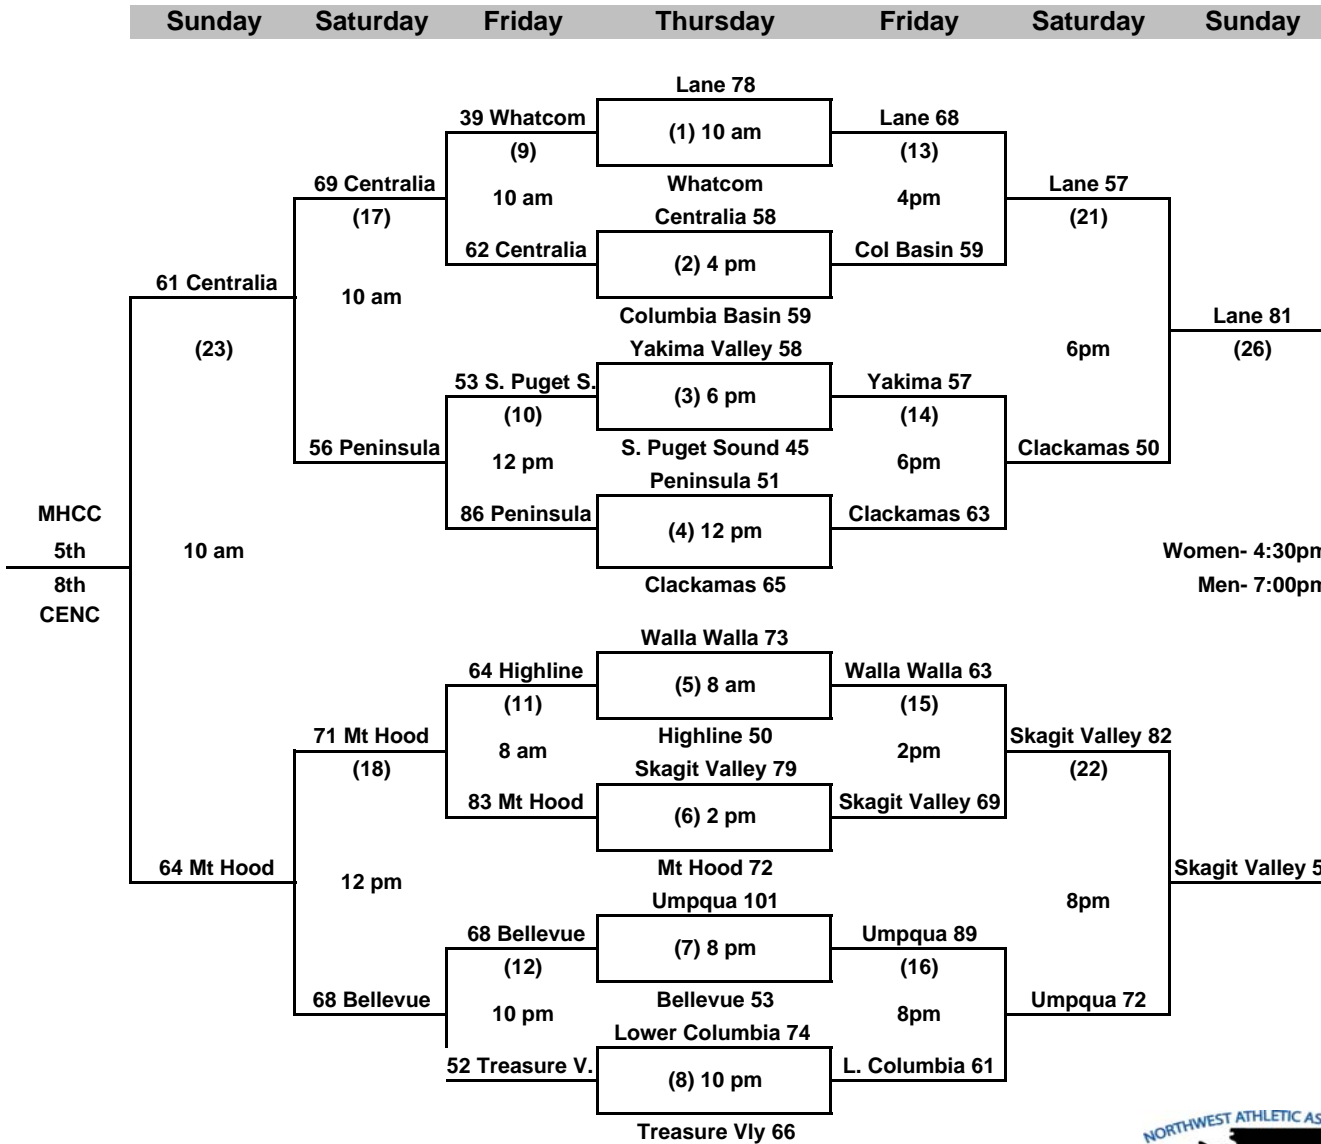

2009 NWAACC Women's Basketball Championship

March 5-8 | Toyota Center | Tri-Cities, WA

Home and Visitors

The higher seed will be the home team

If teams are the same seed (ex N2 vs S2) the team on the top of the bracket will be the home team.