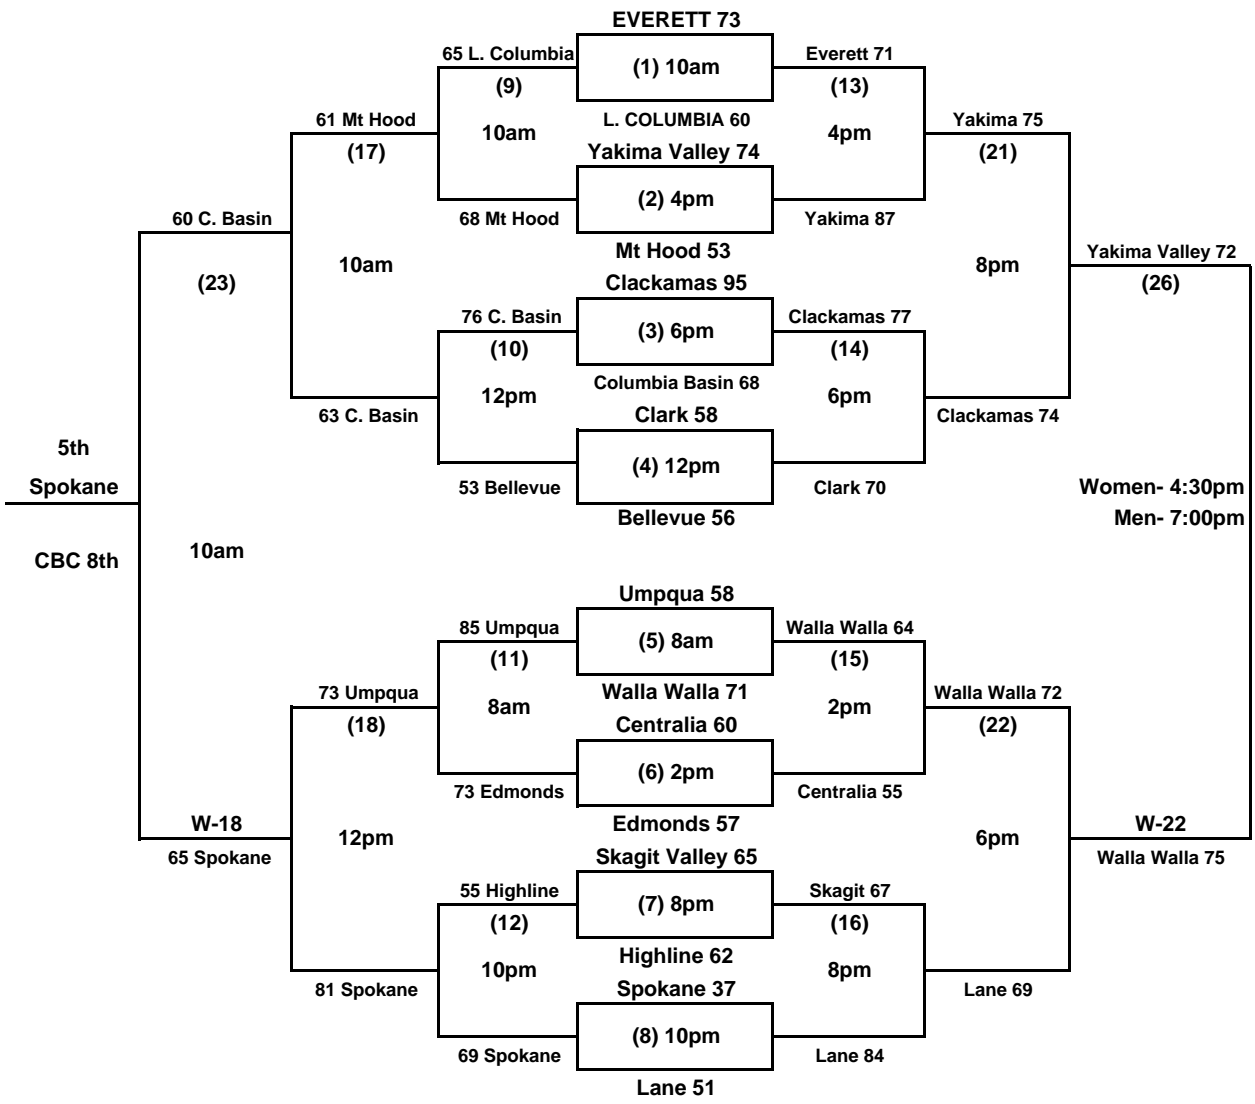

# 2010 NWAACC WOMEN'S BASKETBALL CHAMPIONSHIP

Tuesday   Monday   Sunday   Saturday   Sunday   Monday   Tuesday

**Walla Walla**  
NWAACC Champion

**Monday   Tuesday**

## Home and Visitors

The higher seed will be the home team  
 If teams are the same seed (ex N2 vs S2) the team on the top of the bracket will be the home team.