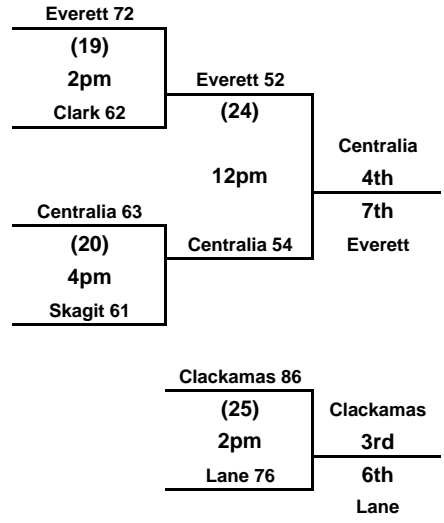

# 2010 NWAACC WOMEN'S BASKETBALL CHAMPIONSHIP

Tuesday   Monday   Sunday   Saturday   Sunday   Monday   Tuesday

**Walla Walla**  
NWAACC Champion

**Monday   Tuesday**

## Home and Visitors

The higher seed will be the home team  
 If teams are the same seed (ex N2 vs S2) the team on the top of the bracket will be the home team.