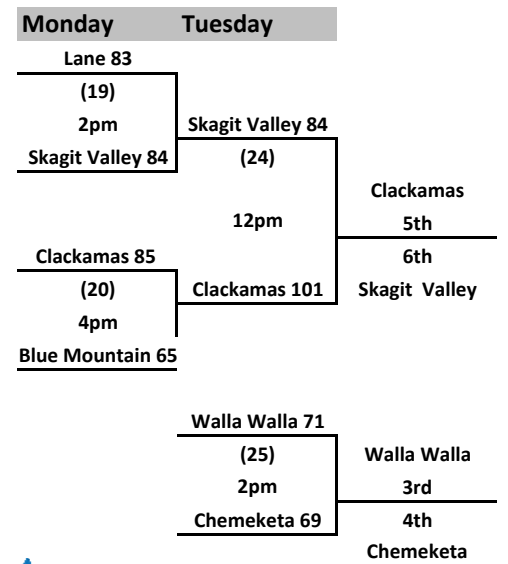

# 2012 NWAACC WOMEN'S BASKETBALL CHAMPIONSHIP

presented by Mission Support Alliance

Tuesday Monday Sunday Saturday Sunday Monday Tuesday

**Columbia Basin**  
NWAACC Champion

**Home and Visitors**  
The higher seed will be the home team  
If teams are the same seed (ex N2 vs S2) the team on the top of the bracket will be the home team.