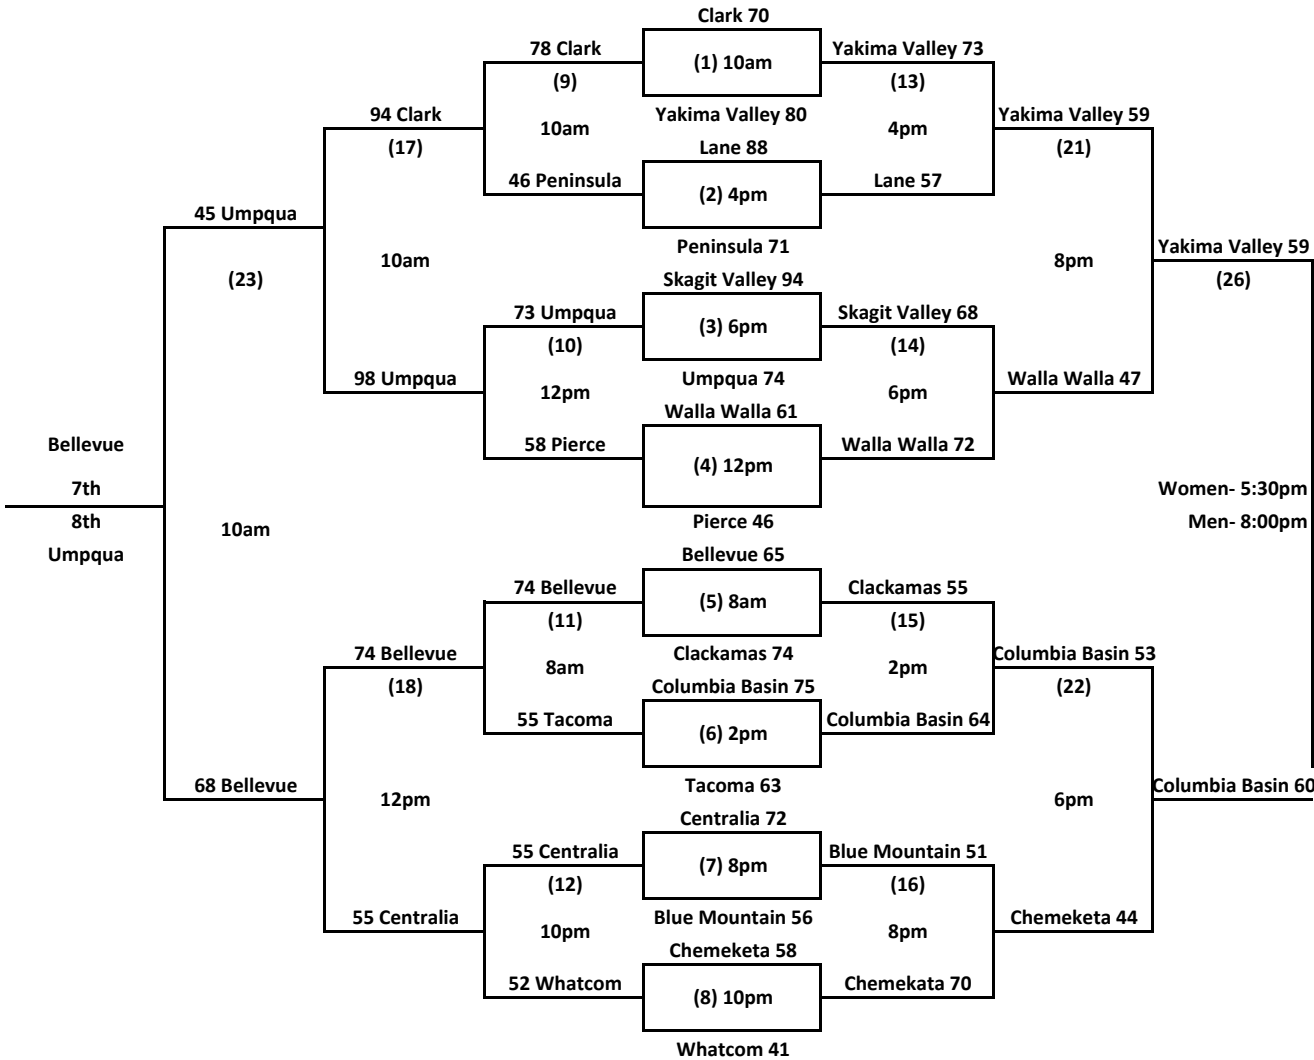

# 2012 NWAACC WOMEN'S BASKETBALL CHAMPIONSHIP

presented by Mission Support Alliance

Tuesday Monday Sunday Saturday Sunday Monday Tuesday

**Columbia Basin**  
NWAACC Champion

**Home and Visitors**  
The higher seed will be the home team  
If teams are the same seed (ex N2 vs S2) the team on the top of the bracket will be the home team.