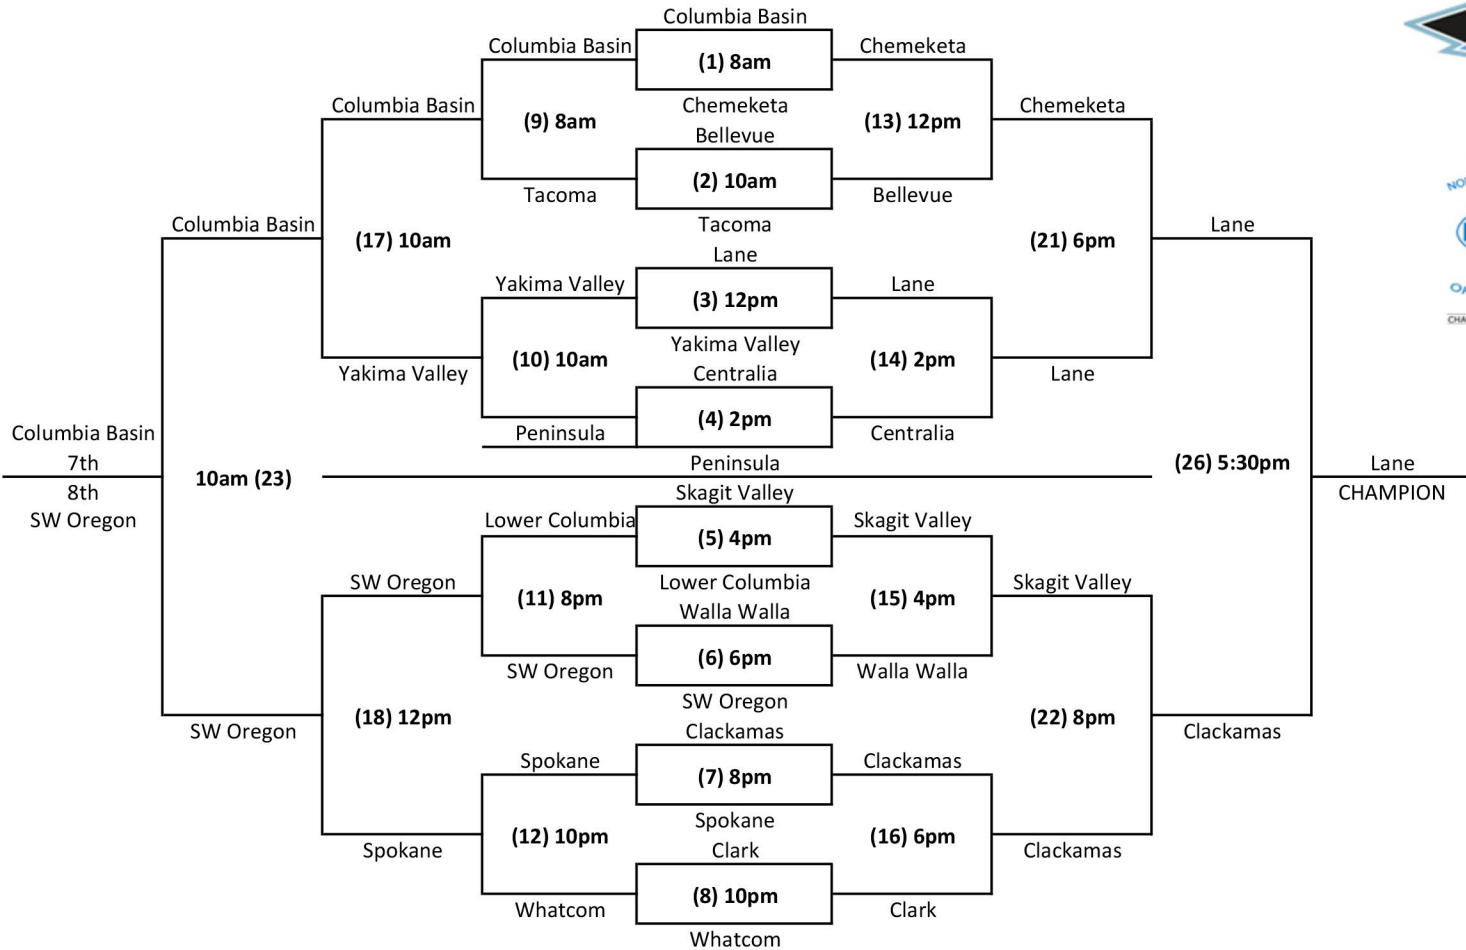

# 2013 NWAACC WOMEN'S BASKETBALL CHAMPIONSHIP

## presented by Mission Support Alliance

March 2-5, 2013 | Toyota Center | Kennewick, WA

Tuesday	Monday	Sunday	Saturday	Sunday	Monday	Tuesday
---------	--------	--------	----------	--------	--------	---------

Monday	Tuesday	
Bellevue		
(19) 2pm	Bellevue	Bellevue
Centralia Walla Walla	(24) 12pm	5th 6th Clark
(20) 4pm	Clark	
Clark		
	Chemeketa	Skagit Valley 3rd
	(25) 2pm	4th
	Skagit Valley	Chemeketa

The higher seed will be the home team. If teams are the same seed (ex N2 vs S2) the team on the top of the bracket will be the home team.