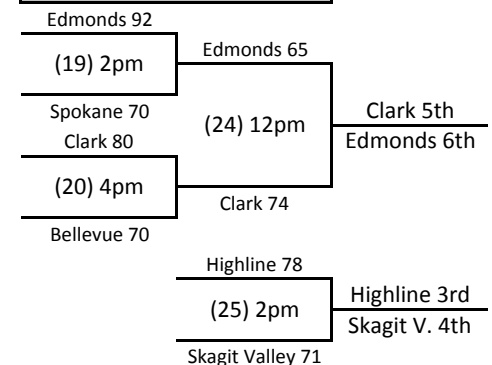

2014 NWAACC MEN'S BASKETBALL CHAMPIONSHIP

presented by Mission Support Alliance

March 1-4, 2014 | Toyota Center | Kennewick, WA

Monday **Tuesday**

Note: Refresh your browser to view bracket updates

The higher seed will be the home team. If teams are the same seed (ex N2 vs S2) the team on the top of the bracket will be the home team.