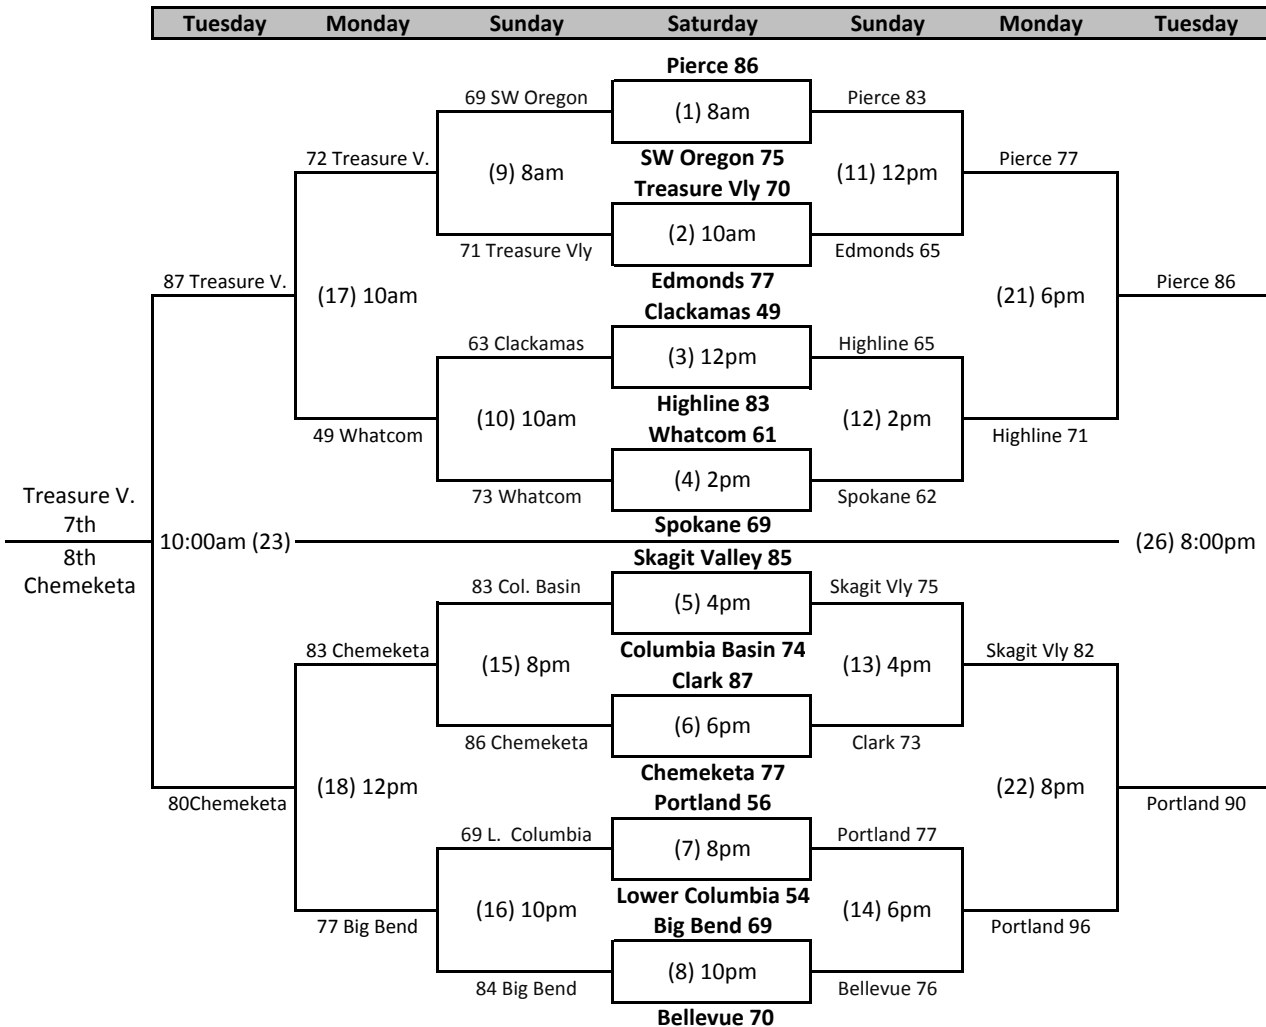

2014 NWAACC MEN'S BASKETBALL CHAMPIONSHIP

presented by Mission Support Alliance

March 1-4, 2014 | Toyota Center | Kennewick, WA

Monday **Tuesday**

Note: Refresh your browser to view bracket updates

The higher seed will be the home team. If teams are the same seed (ex N2 vs S2) the team on the top of the bracket will be the home team.