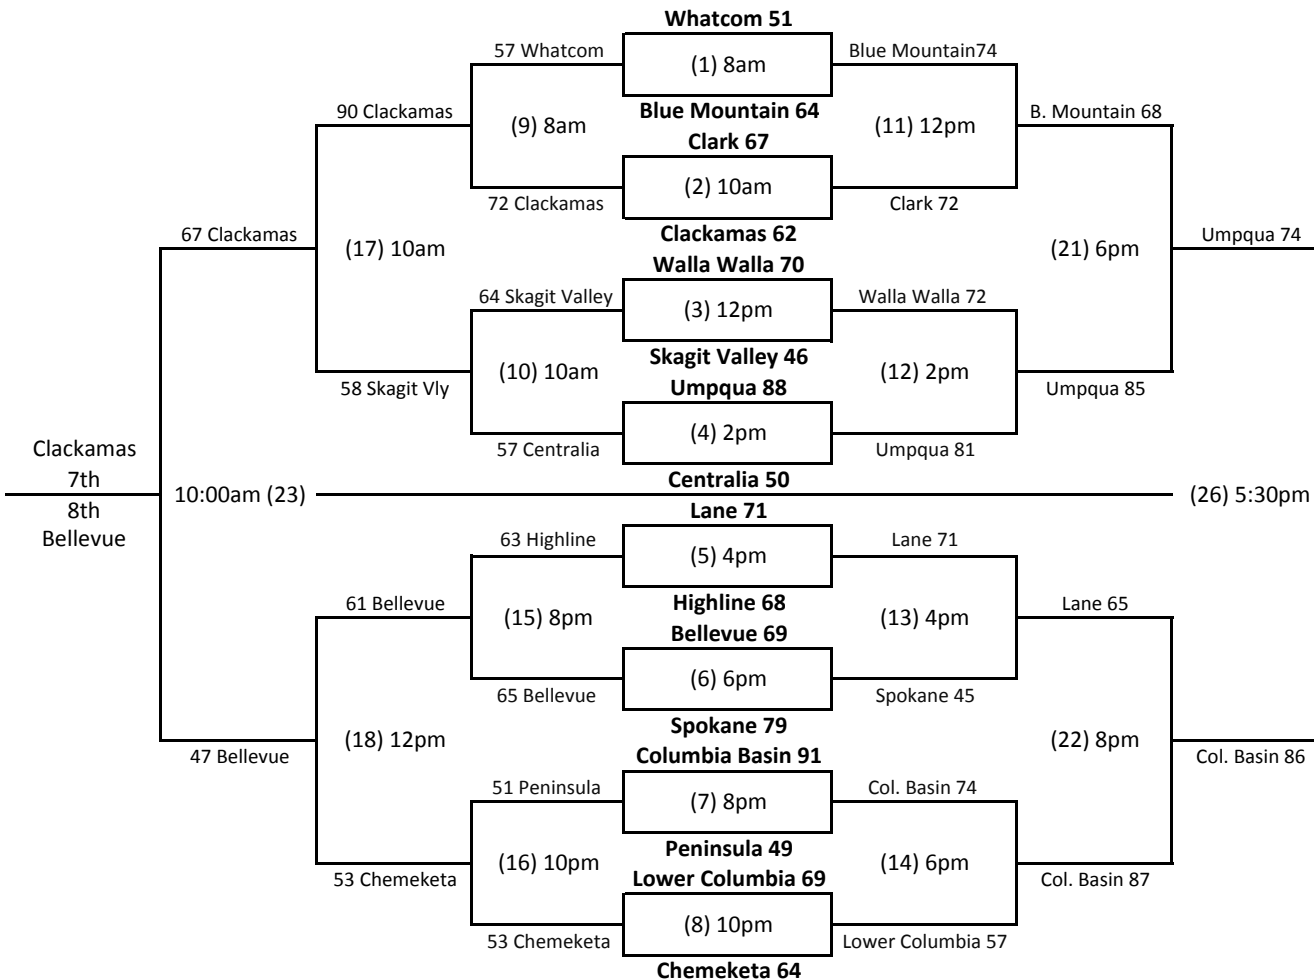

2014 NWAACC WOMEN'S BASKETBALL CHAMPIONSHIP

presented by Mission Support Alliance

March 1-4, 2014 | Toyota Center | Kennewick, WA

Tuesday Monday Sunday Saturday Sunday Monday Tuesday

COLUMBIA BASIN CHAMPION

Monday Tuesday

Note: [Refresh your browser to view bracket updates](#)

The higher seed will be the home team. If teams are the same seed (ex N2 vs S2) the team on the top of the bracket will be the home team.