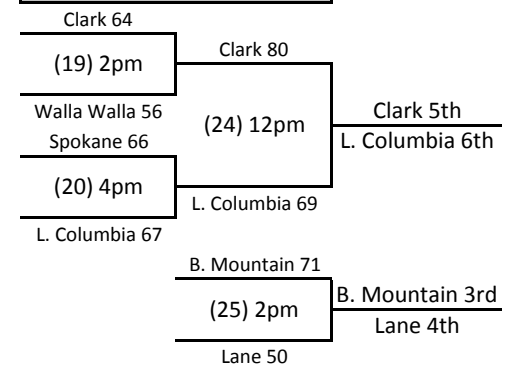

2014 NWAACC WOMEN'S BASKETBALL CHAMPIONSHIP

presented by Mission Support Alliance

March 1-4, 2014 | Toyota Center | Kennewick, WA

Tuesday Monday Sunday Saturday Sunday Monday Tuesday

COLUMBIA BASIN CHAMPION

Monday Tuesday

Note: [Refresh your browser to view bracket updates](#)

The higher seed will be the home team. If teams are the same seed (ex N2 vs S2) the team on the top of the bracket will be the home team.