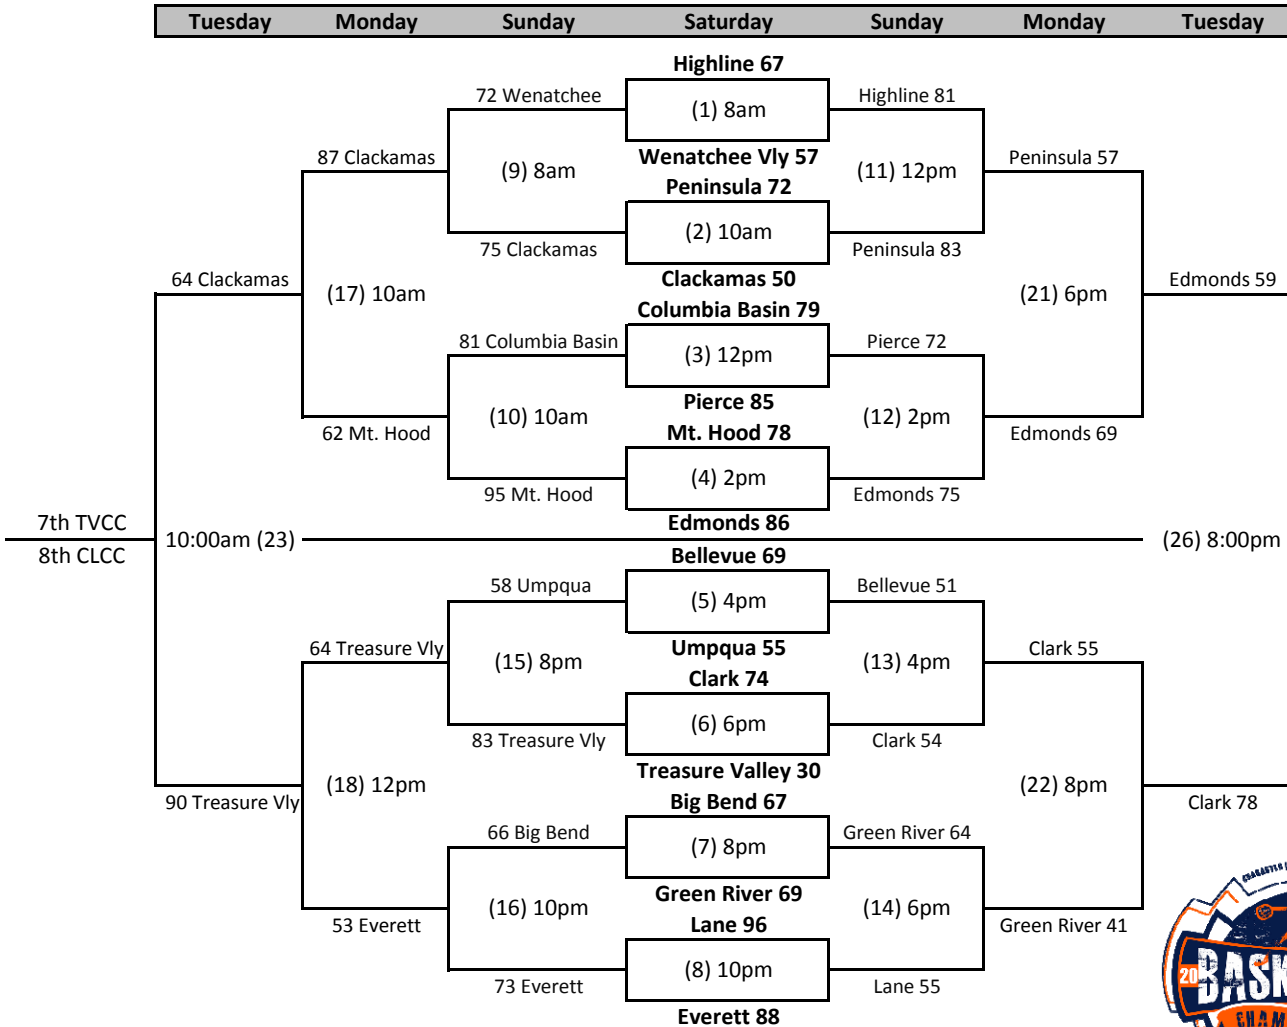

# 2015 NWAC MEN'S BASKETBALL CHAMPIONSHIP

Presented by Mission Support Alliance

March 7-10, 2015 | Toyota Center | Kennewick, WA

Note: Refresh your browser to view bracket updates

The higher seed will be the home team. If teams are the same seed (ex N2 vs S2) the team on the top of the bracket will be the home team.