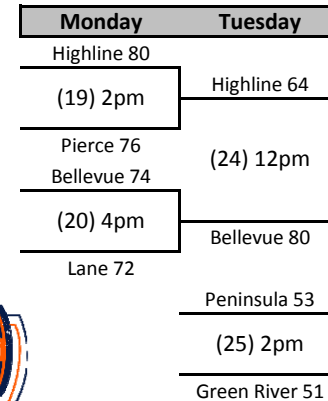

# 2015 NWAC MEN'S BASKETBALL CHAMPIONSHIP

Presented by Mission Support Alliance

March 7-10, 2015 | Toyota Center | Kennewick, WA

Note: Refresh your browser to view bracket updates

The higher seed will be the home team. If teams are the same seed (ex N2 vs S2) the team on the top of the bracket will be the home team.