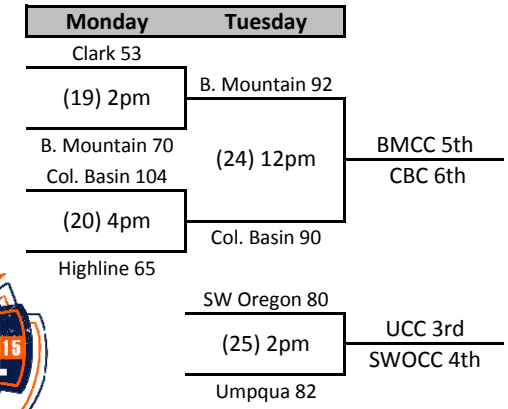

2015 NWAC WOMEN'S BASKETBALL CHAMPIONSHIP

presented by Mission Support Alliance

March 7-10, 2015 | Toyota Center | Kennewick, WA

PENINSULA CHAMPION

Note: Refresh your browser to view bracket updates

The higher seed will be the home team. If teams are the same seed (ex N2 vs S2) the team on the top of the bracket will be the home team.