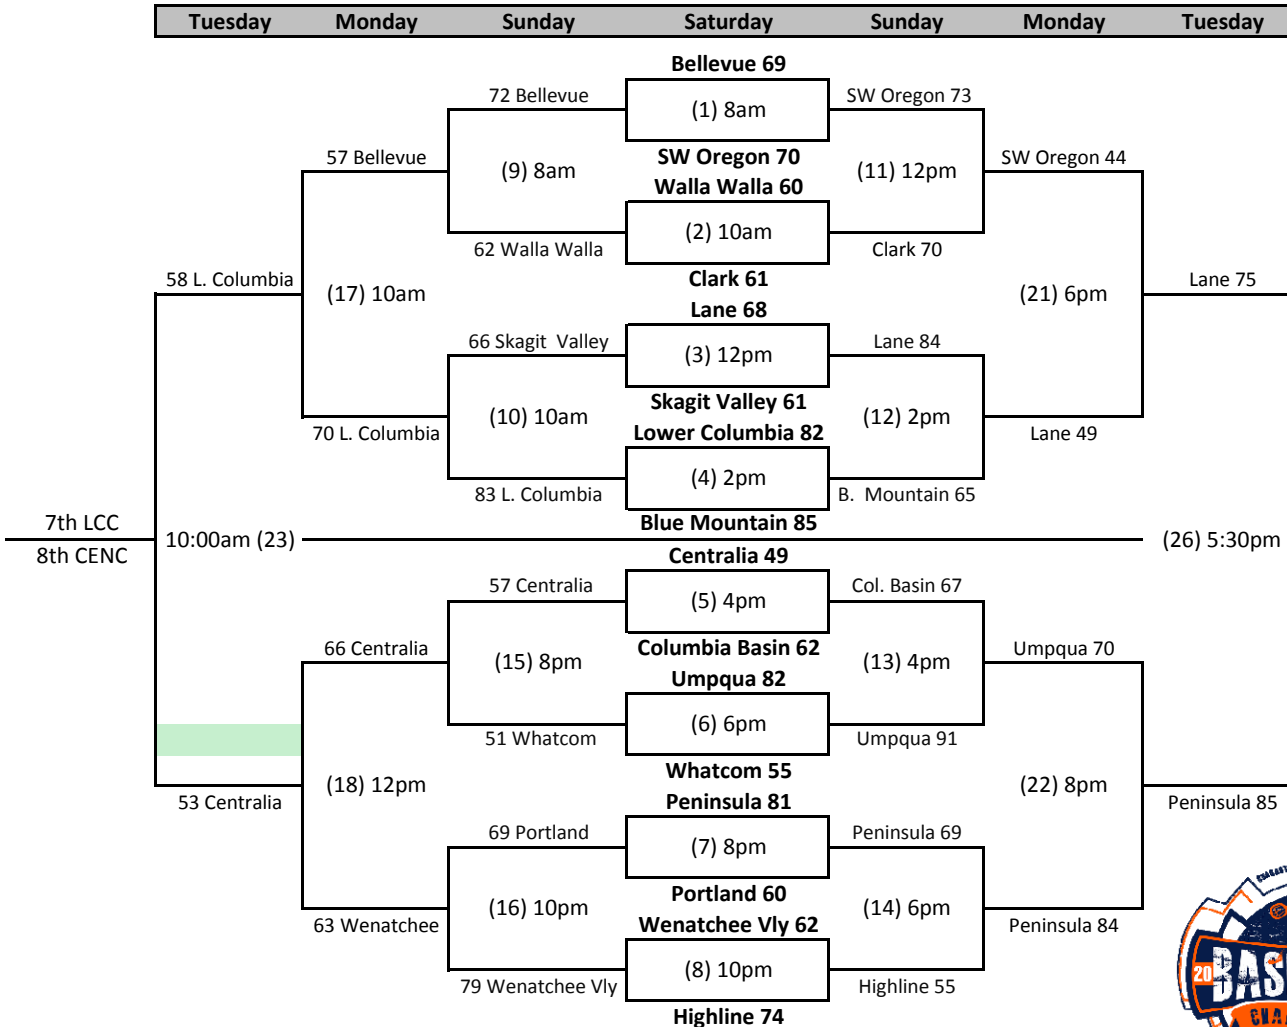

2015 NWAC WOMEN'S BASKETBALL CHAMPIONSHIP

presented by Mission Support Alliance

March 7-10, 2015 | Toyota Center | Kennewick, WA

PENINSULA CHAMPION

Note: Refresh your browser to view bracket updates

The higher seed will be the home team. If teams are the same seed (ex N2 vs S2) the team on the top of the bracket will be the home team.