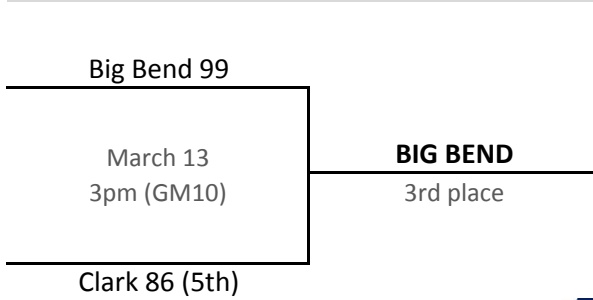

Third Place Game

- Number 1 and 2 Seeds from each region will host regionals
- Winners from regionals advance to Elite Eight
- Losers from regional are eliminated from the tournament
- Higher seed will be the home team. If same seed, Home team is the top of bracket.