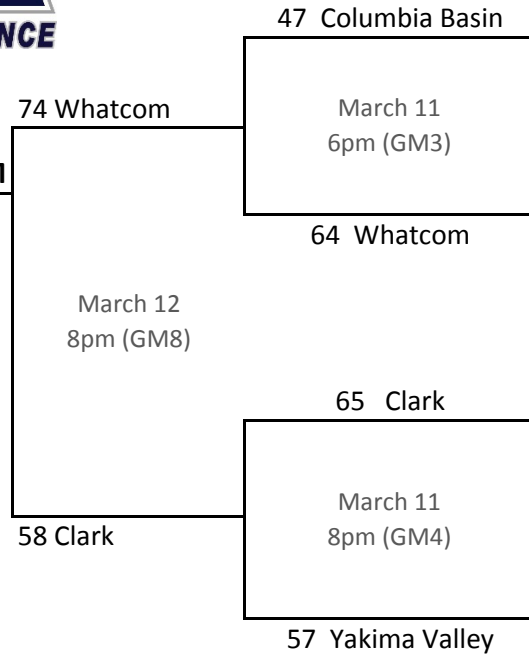

# NWAC MEN'S BASKETBALL CHAMPIONSHIP TOURNAMENT

March 10-13, 2016 Everett CC

REGIONALS	
N#1 Peninsula 63	
March 5, 5pm @ N#1	
S#4 Chemeketa 69	
E#2 Spokane 90	
March 5, Time: 6:00pm @ Spokane CC	
W#3 S. Puget Sound 74	
E#1 Big Bend 84	
March 5, 5pm @ E#1	
N#4 Bellevue 76	
W#2 Highline 72	
March 5, 5pm @ W#2	
S#3 Lane 70	

REGIONALS	
53 Lower Columbia W#1	
March 5, 5pm @ W#1	
63 Columbia Basin E#4	
58 Clackamas S#2	
March 5, 5pm @ S#2	
79 Whatcom N#3	
92 Clark S#1	
March 5, 5pm @ S#1	
72 Tacoma W#4	
89 Edmonds N#2	
March 5, 5pm @ N#2	
94 Yakima Valley E#3	

### Third Place Game

- Number 1 and 2 Seeds from each region will host regionals
- Winners from regionals advance to Elite Eight
- Losers from regional are eliminated from the tournament
- Higher seed will be the home team. If same seed, Home team is the top of bracket.