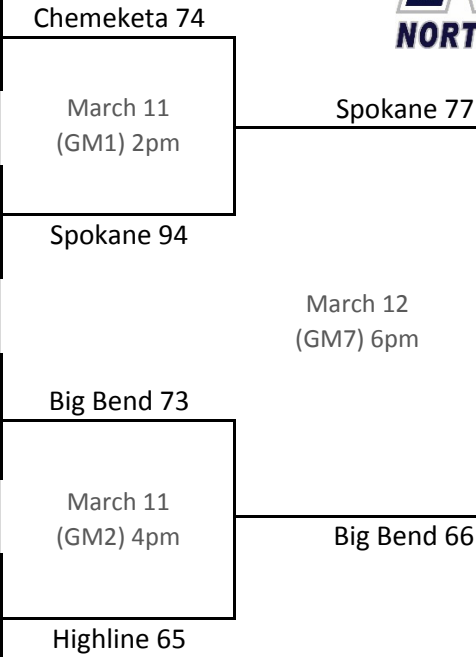

# NWAC MEN'S BASKETBALL CHAMPIONSHIP TOURNAMENT

March 10-13, 2016 Everett CC

REGIONALS	
N#1 Peninsula 63	
March 5, 5pm @ N#1	
S#4 Chemeketa 69	
E#2 Spokane 90	
March 5, Time: 6:00pm @ Spokane CC	
W#3 S. Puget Sound 74	
E#1 Big Bend 84	
March 5, 5pm @ E#1	
N#4 Bellevue 76	
W#2 Highline 72	
March 5, 5pm @ W#2	
S#3 Lane 70	

REGIONALS	
53 Lower Columbia W#1	
March 5, 5pm @ W#1	
63 Columbia Basin E#4	
58 Clackamas S#2	
March 5, 5pm @ S#2	
79 Whatcom N#3	
92 Clark S#1	
March 5, 5pm @ S#1	
72 Tacoma W#4	
89 Edmonds N#2	
March 5, 5pm @ N#2	
94 Yakima Valley E#3	

### Third Place Game

- Number 1 and 2 Seeds from each region will host regionals
- Winners from regionals advance to Elite Eight
- Losers from regional are eliminated from the tournament
- Higher seed will be the home team. If same seed, Home team is the top of bracket.