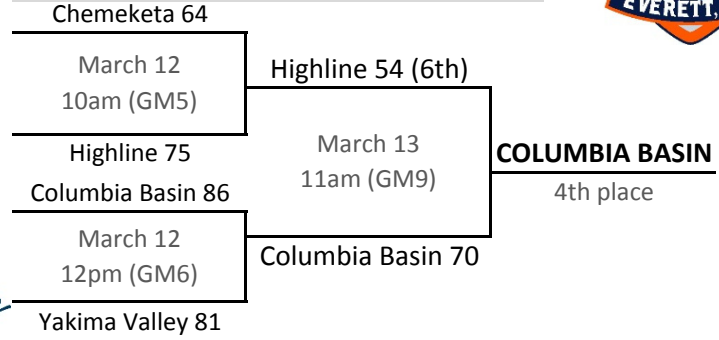

# NWAC MEN'S BASKETBALL CHAMPIONSHIP TOURNAMENT

March 10-13, 2016 Everett CC

REGIONALS	
N#1 Peninsula 63	
March 5, 5pm @ N#1	
S#4 Chemeketa 69	
E#2 Spokane 90	
March 5, Time: 6:00pm @ Spokane CC	
W#3 S. Puget Sound 74	
E#1 Big Bend 84	
March 5, 5pm @ E#1	
N#4 Bellevue 76	
W#2 Highline 72	
March 5, 5pm @ W#2	
S#3 Lane 70	

REGIONALS	
53 Lower Columbia W#1	
March 5, 5pm @ W#1	
63 Columbia Basin E#4	
58 Clackamas S#2	
March 5, 5pm @ S#2	
79 Whatcom N#3	
92 Clark S#1	
March 5, 5pm @ S#1	
72 Tacoma W#4	
89 Edmonds N#2	
March 5, 5pm @ N#2	
94 Yakima Valley E#3	

### Third Place Game

- Number 1 and 2 Seeds from each region will host regionals
- Winners from regionals advance to Elite Eight
- Losers from regional are eliminated from the tournament
- Higher seed will be the home team. If same seed, Home team is the top of bracket.