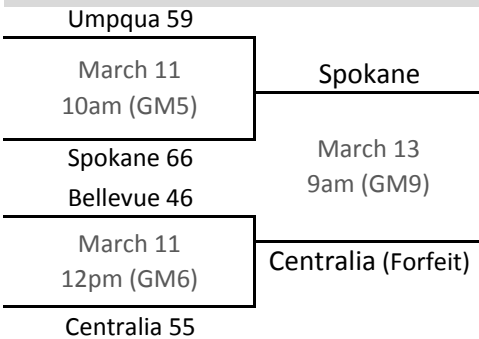

NWAC WOMEN'S BASKETBALL CHAMPIONSHIP TOURNAMENT

March 10-13 Everett CC

Regionals	
N#1 Peninsula 71	
March 5, 3pm @N#1 E#4 Treasure Valley 55	
S#2 Umpqua 93	
March 5, 3pm @S#2 W#3 Grays Harbor 75	
W#1 Lower Columbia 62	
March 5, 3pm @ W#1 S#4 Chemeketa 48	
E#2 Spokane 71	
March 5, 2pm @ Spokane Falls CC	
N#3 Skagit Valley 66	

PENINSULA 59

71 Wenatchee

March 12
4pm (GM8)

77 Lane

71 Wenatchee Valley

March 10
2pm (GM3)

43 Bellevue

80 Lane

March 10
4pm (GM4)

48 Centralia

Regionals	
72 Wenatchee Vly E#1	
March 5, 3pm @ E#1 36 S. Puget Sound W#4	
81 Bellevue N#2	
March 5, 3pm @ N#2 76 Clackamas S#3	
89 Lane S#1	
March 5, 3pm @ S#1 39 Everett N#4	
74 Centralia W#2	
March 5, 3pm @ W#2 58 Columbia Basin E#3	

Consolation Games

SPOKANE
4th Place

Third Place Game

Holiday Inn

- Number 1 and 2 Seeds from each region will host regionals
- Winners from regionals advance to Elite Eight
- Losers from regional are eliminated from the tournament
- Higher seed will be the home team. If same seed, Home team is the top of bracket.