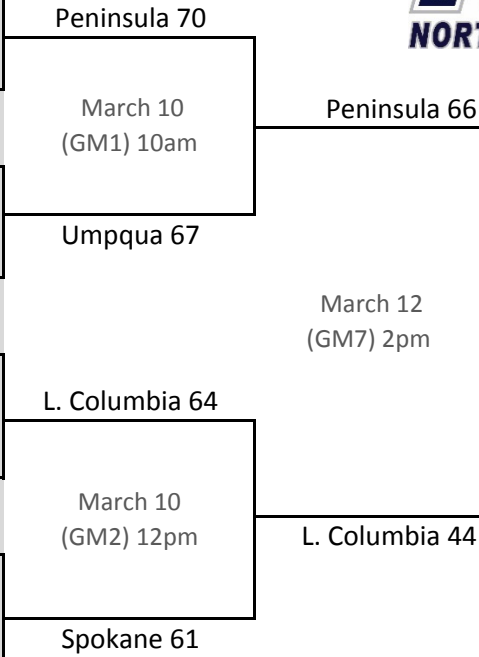

NWAC WOMEN'S BASKETBALL CHAMPIONSHIP TOURNAMENT

March 10-13 Everett CC

Regionals	
N#1 Peninsula 71	
March 5, 3pm @N#1 E#4 Treasure Valley 55	
S#2 Umpqua 93	
March 5, 3pm @S#2 W#3 Grays Harbor 75	
W#1 Lower Columbia 62	
March 5, 3pm @ W#1 S#4 Chemeketa 48	
E#2 Spokane 71	
March 5, 2pm @ Spokane Falls CC	
N#3 Skagit Valley 66	