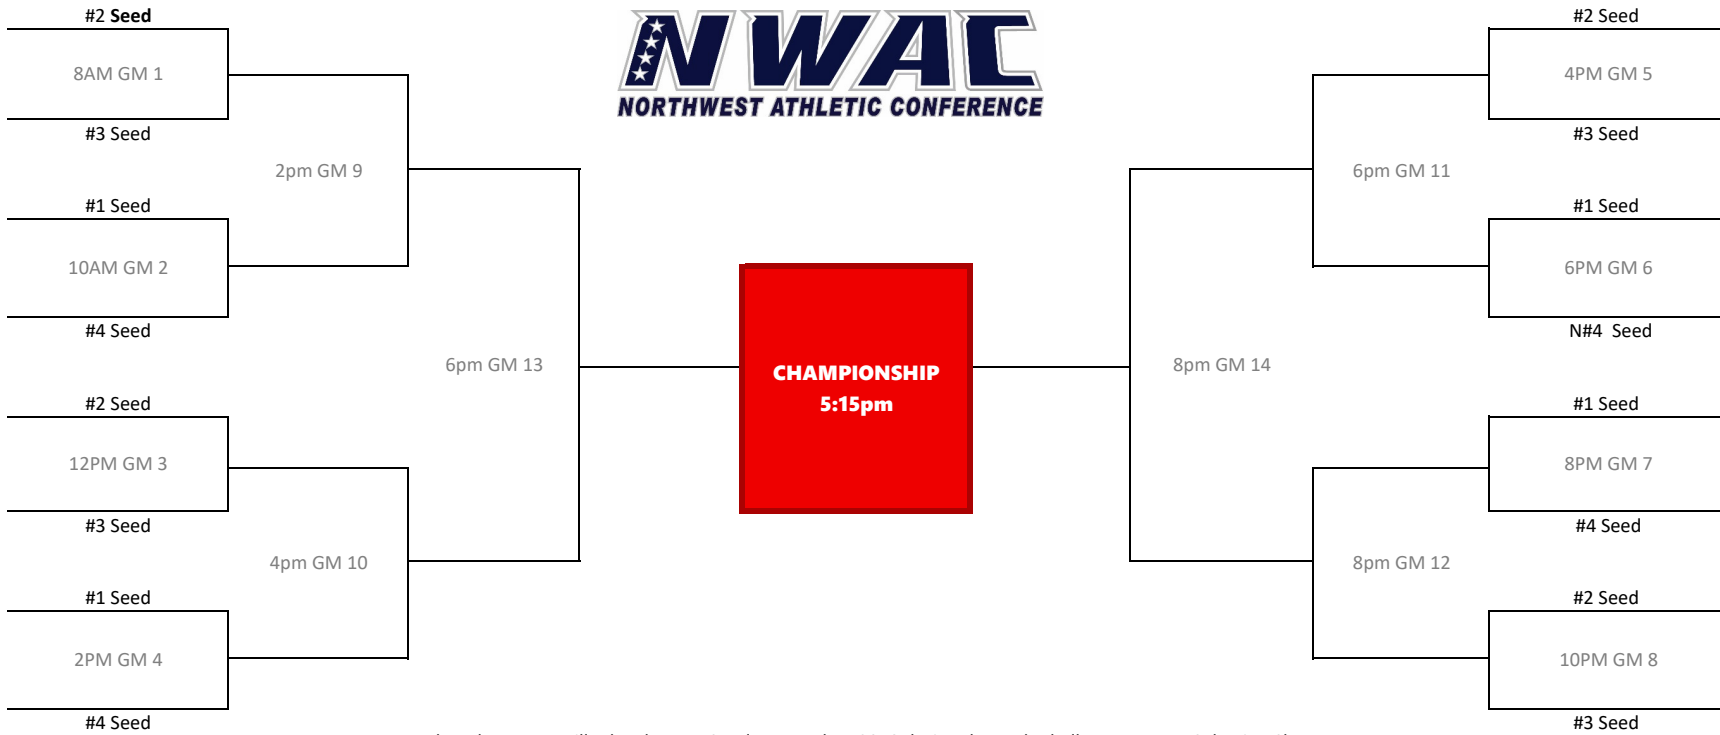

2018 NWAC WOMEN'S BASKETBALL CHAMPIONSHIP

EVERETT COMMUNITY COLLEGE, EVERETT, WASHINGTON

SWEET 16	ELITE 8	FINAL 4	CHAMPIONSHIP	FINAL 4	ELITE 8	SWEET 16
Thursday, March 8	Friday, March 9	Saturday, March 17	Sunday, March 18	Saturday, March 17	Friday, March 9	Thursday, March 8

Bracket placement will take place on Sunday, March 4, 2018 during the Basketball Tournament Selection Show