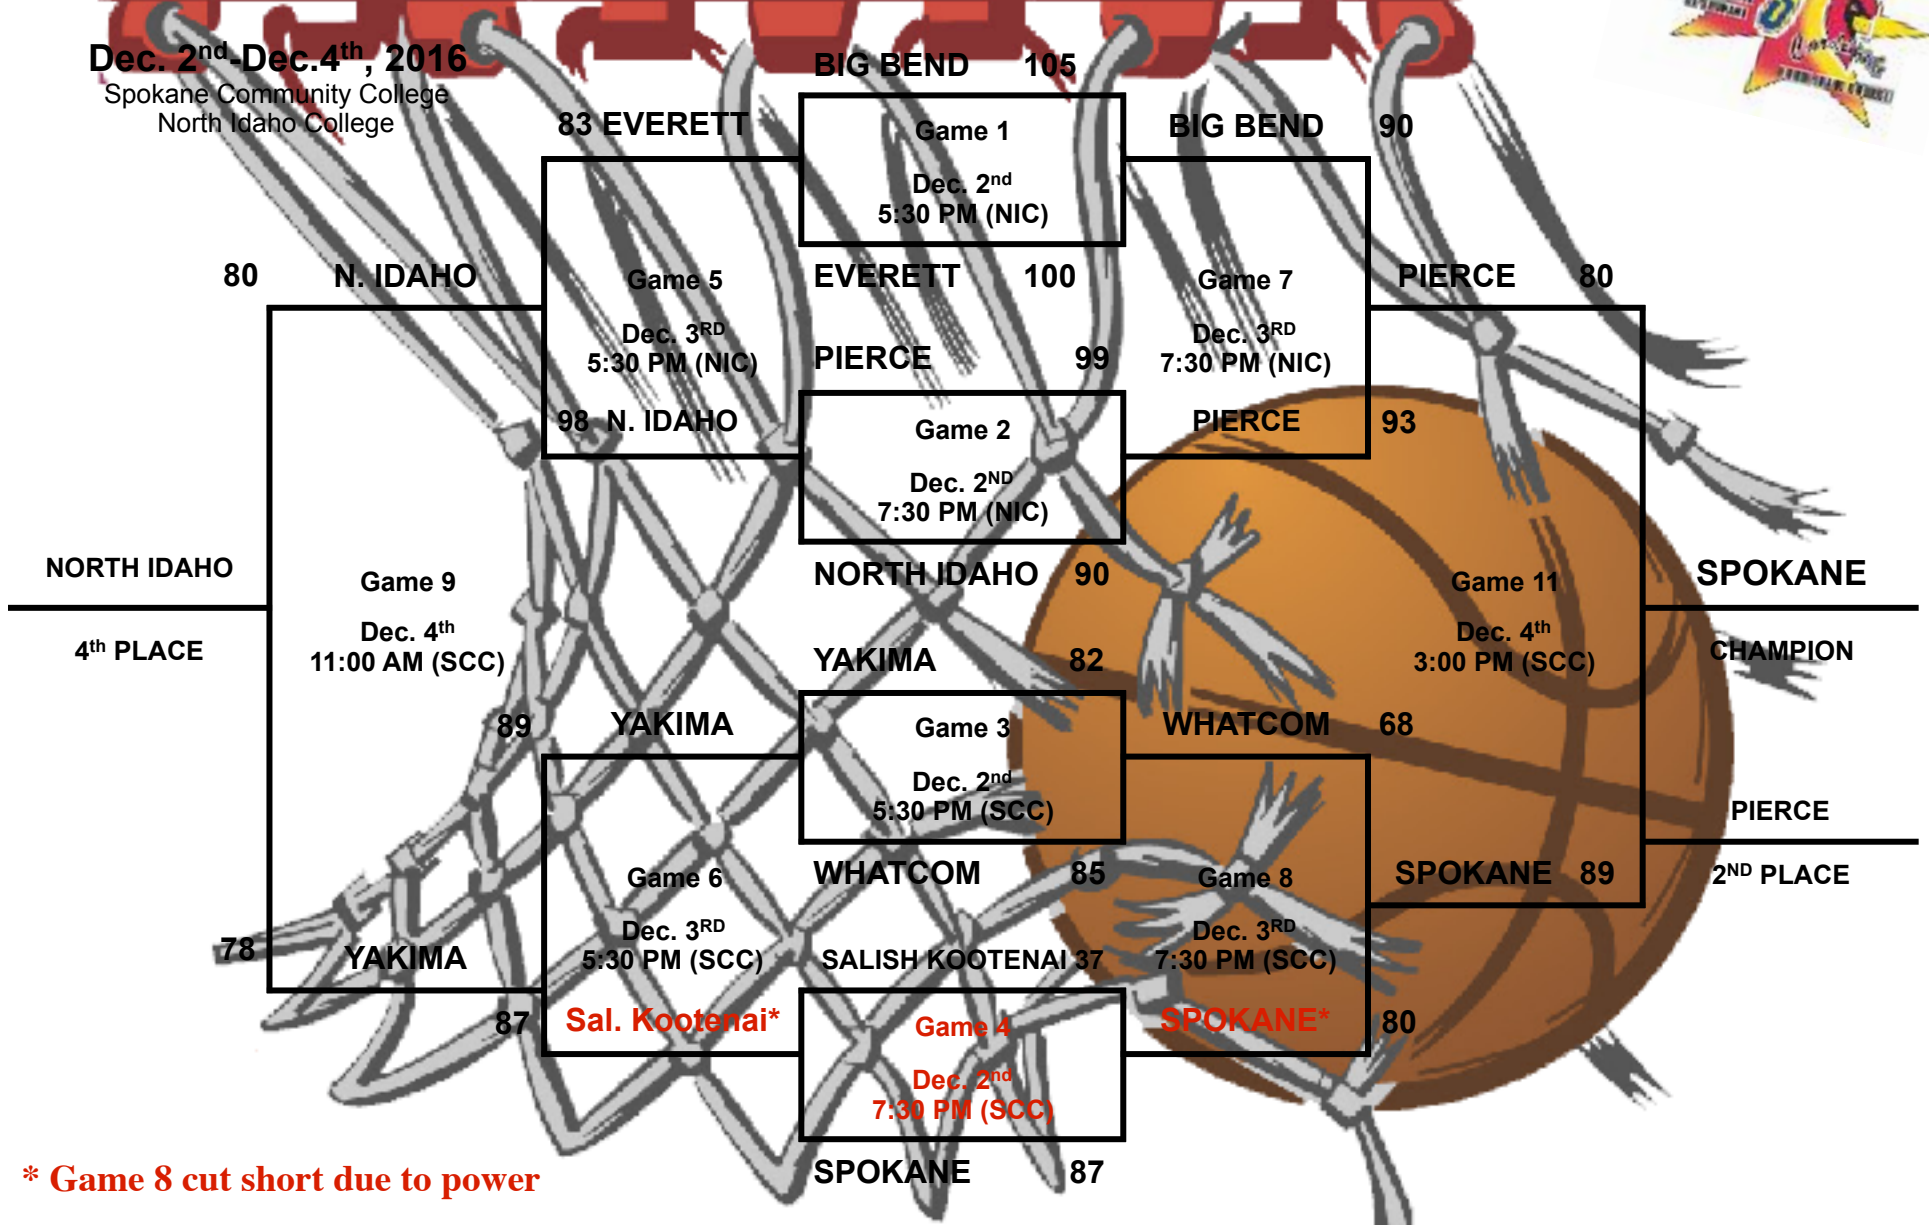

# 2016 BIGFOOT-CARDINAL CLASSIC

Dec. 2<sup>nd</sup>-Dec. 4<sup>th</sup>, 2016  
Spokane Community College  
North Idaho College

\* Game 8 cut short due to power

**BIG BEND 91**

**BIG BEND**

Game 10  
Dec. 4<sup>th</sup>  
1:00 PM (SCC)

3<sup>rd</sup> PLACE

**WHATCOM 87**