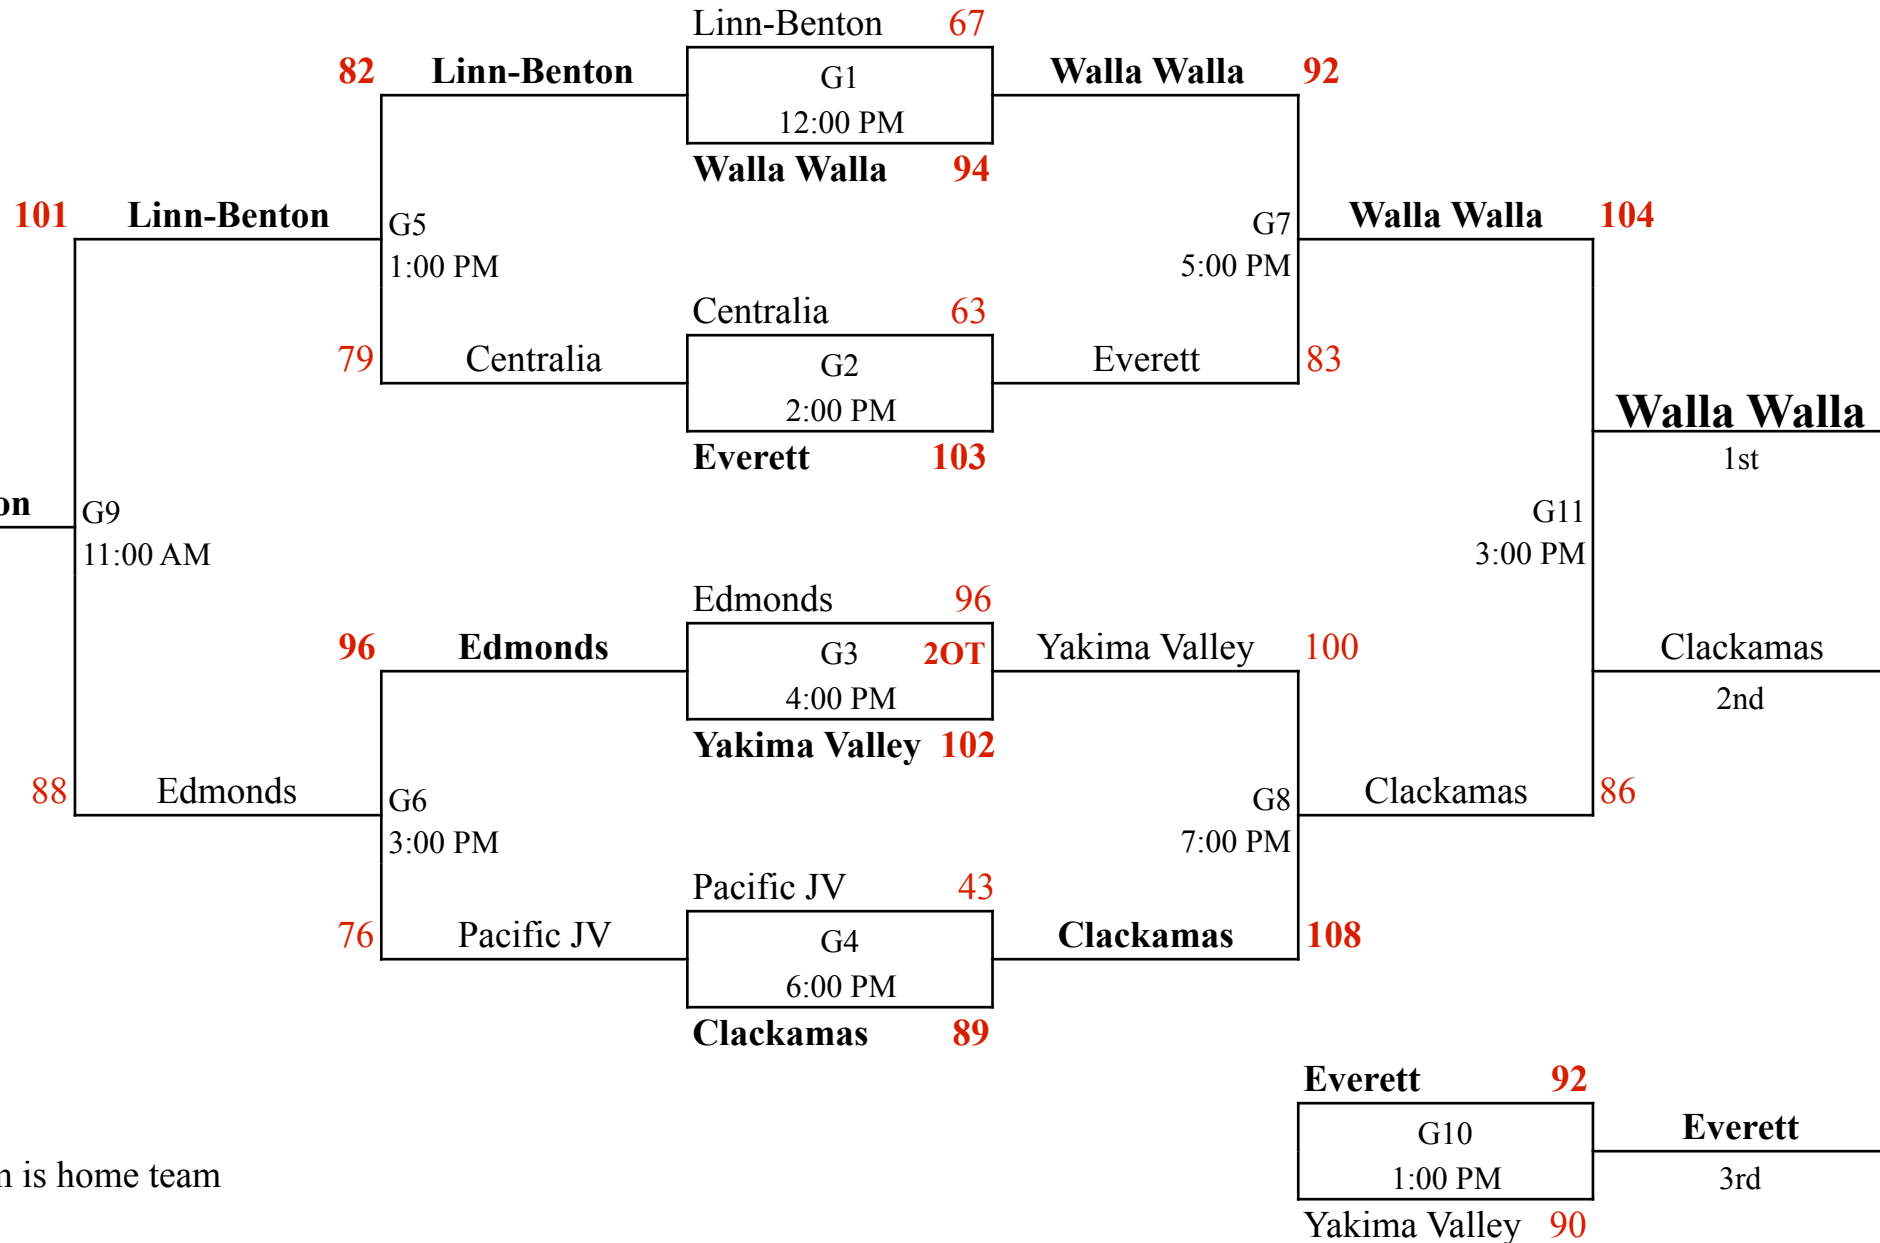

2016 Clackamas Holiday Tournament December 28-30

Friday

Thursday

Wednesday

Thursday

Friday

* Bottom team is home team