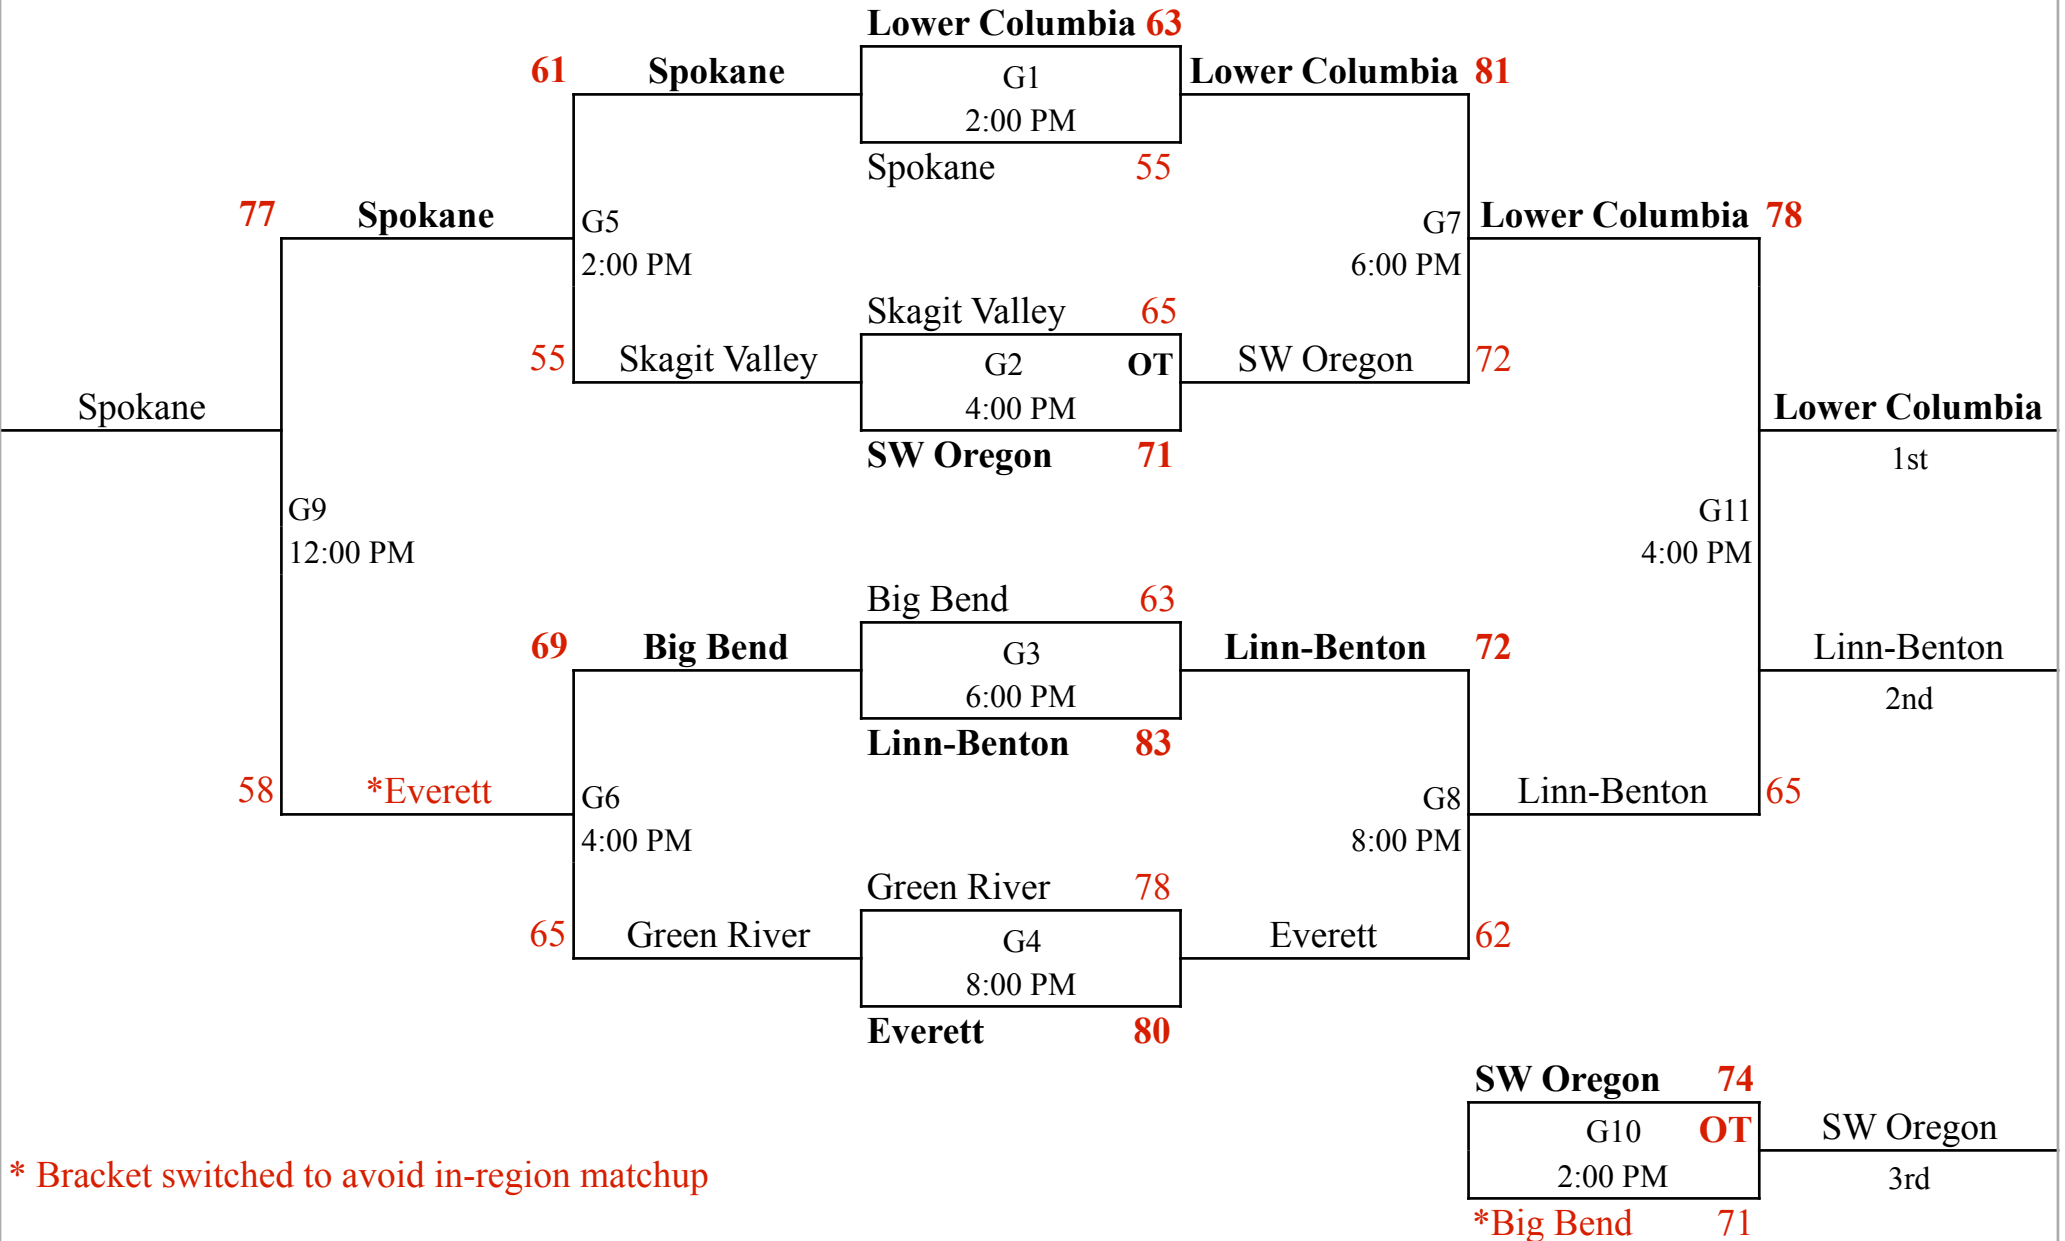

2016 Everett Women's Basketball Classic December 9-11

Sunday

Saturday

Friday

Saturday

Sunday

* Bracket switched to avoid in-region matchup