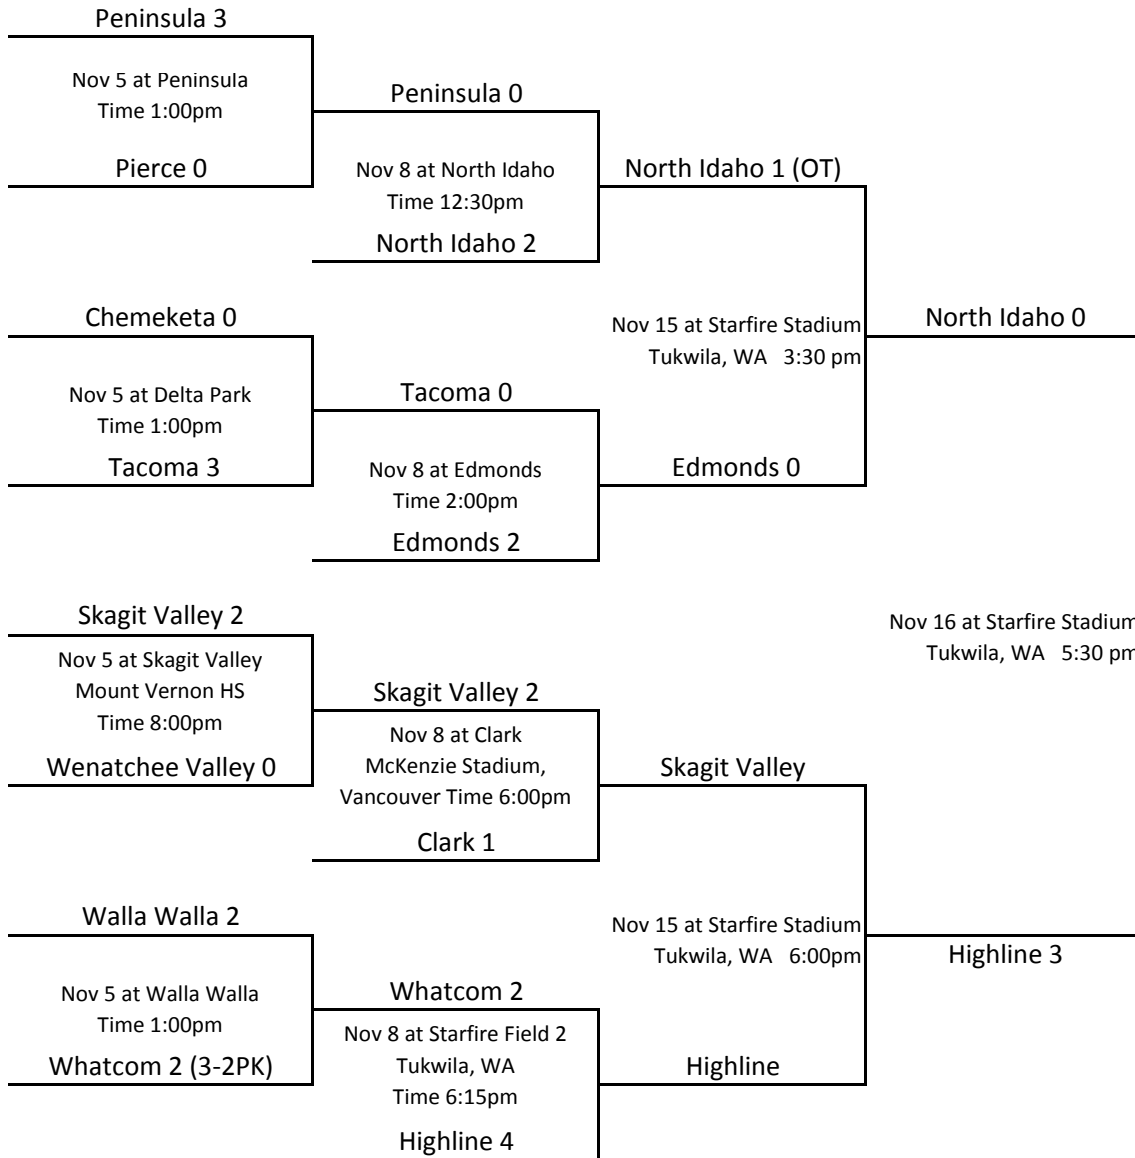

# 2014 MEN'S SOCCER PLAYOFFS

StarFire Sports Complex  
14800 Starfire Way  
Seattle, WA.  
206 431-3232