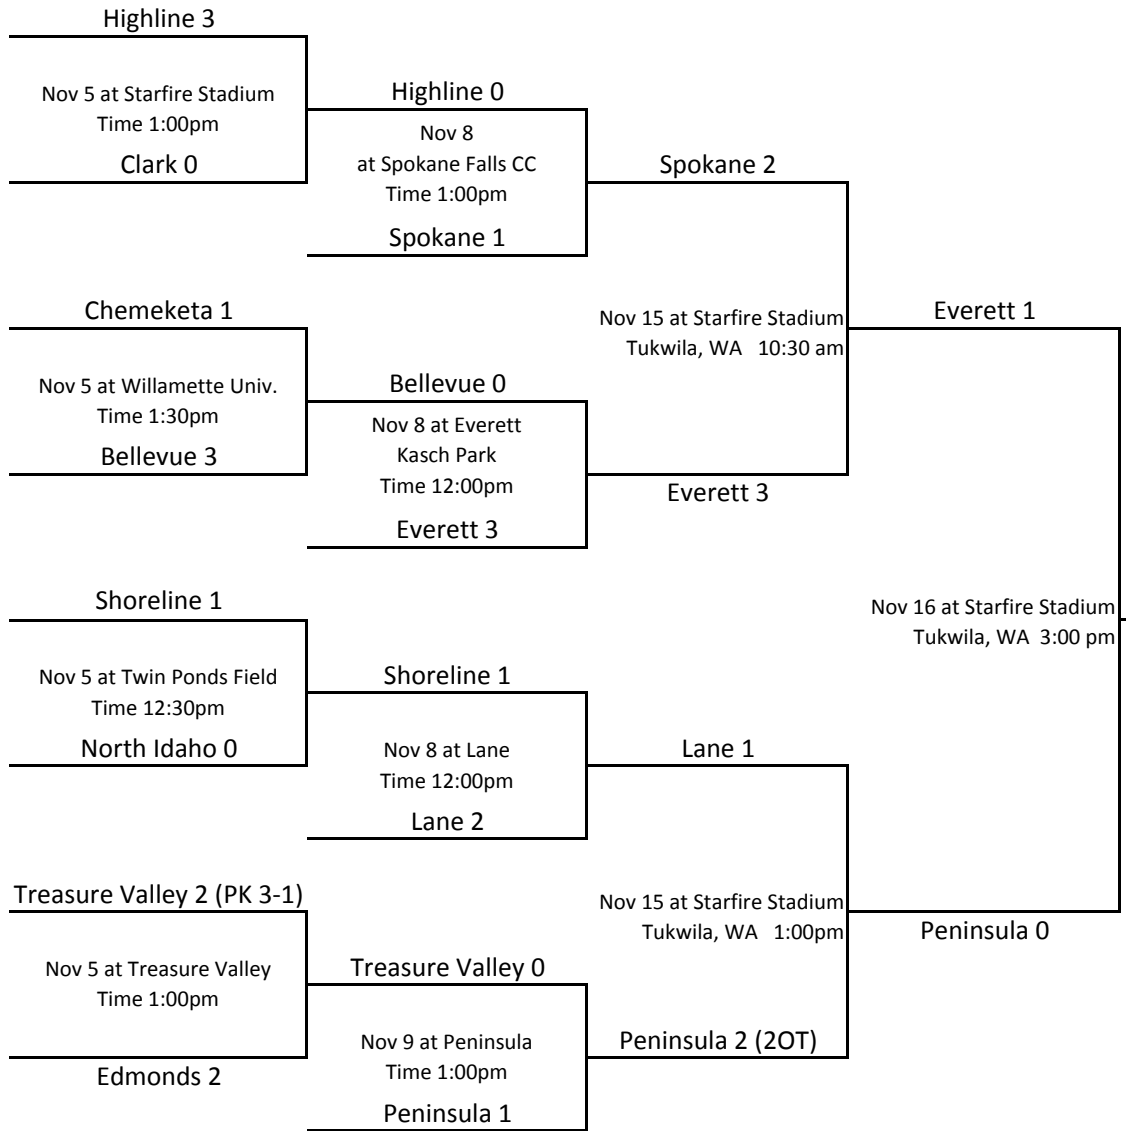

2014 WOMEN'S SOCCER PLAYOFFS

EVERETT

StarFire Sports Complex
 14800 Starfire Way
 Seattle, WA.
 206 431-3232