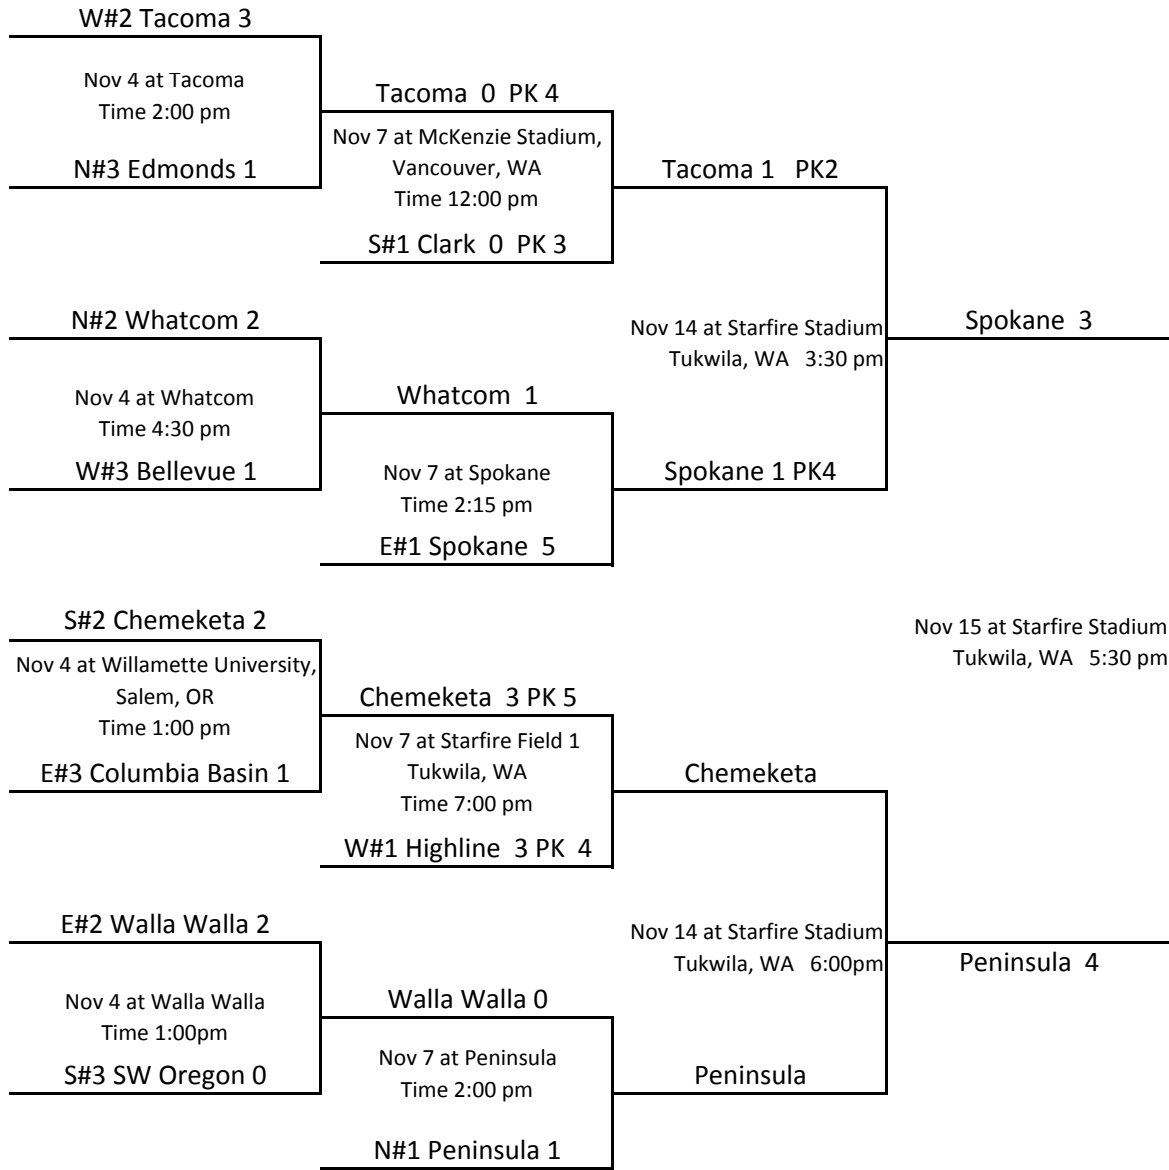

2015 MEN'S SOCCER PLAYOFFS

StarFire Sports Complex
 14800 Starfire Way
 Seattle, WA.
 206 431-3232