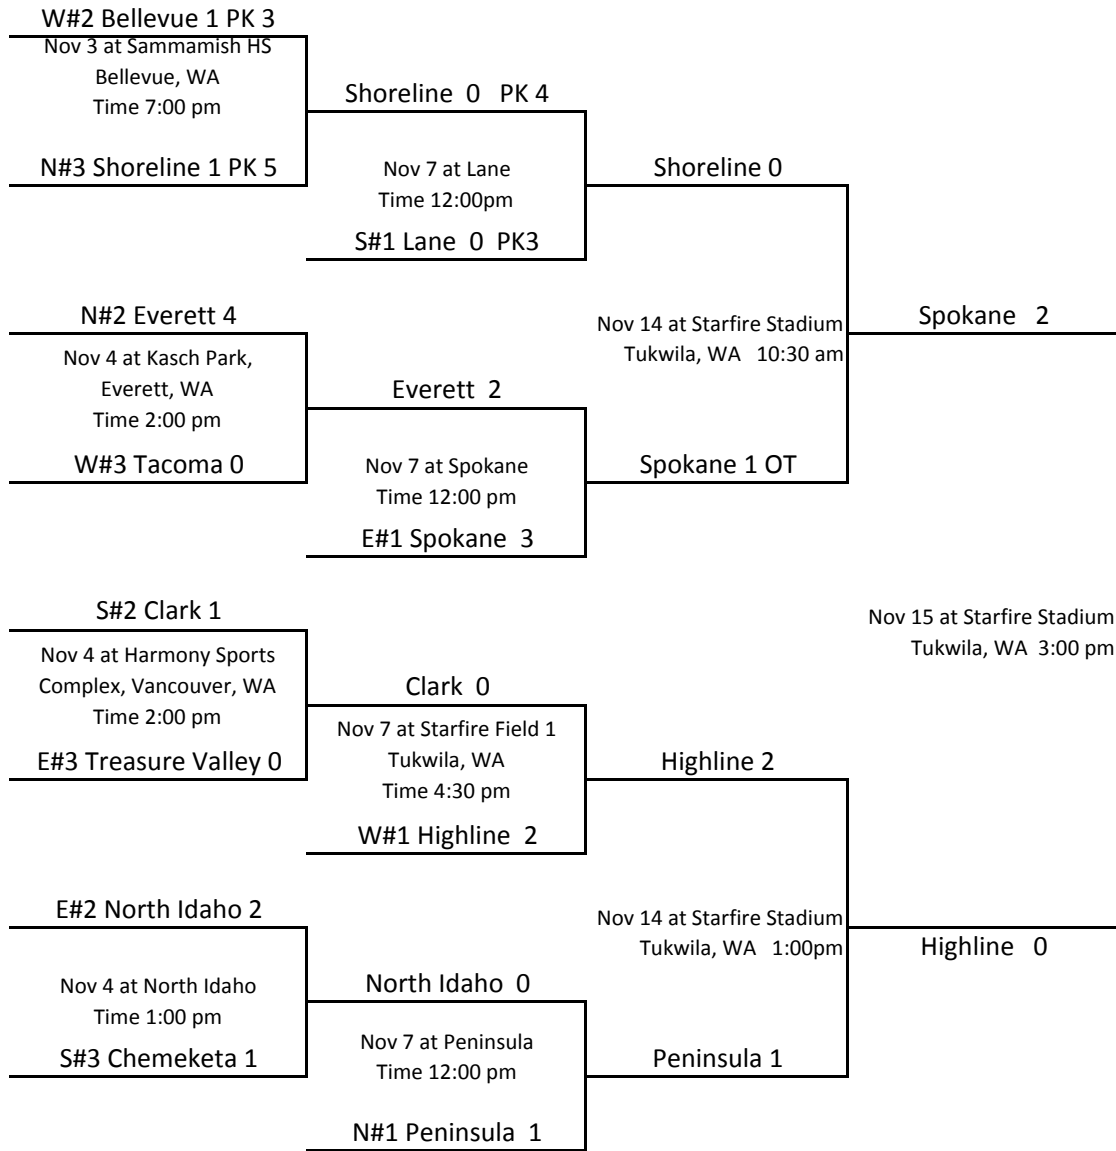

2015 WOMEN'S SOCCER PLAYOFFS

Spokane

StarFire Sports Complex
14800 Starfire Way
Seattle, WA.
206 431-3232