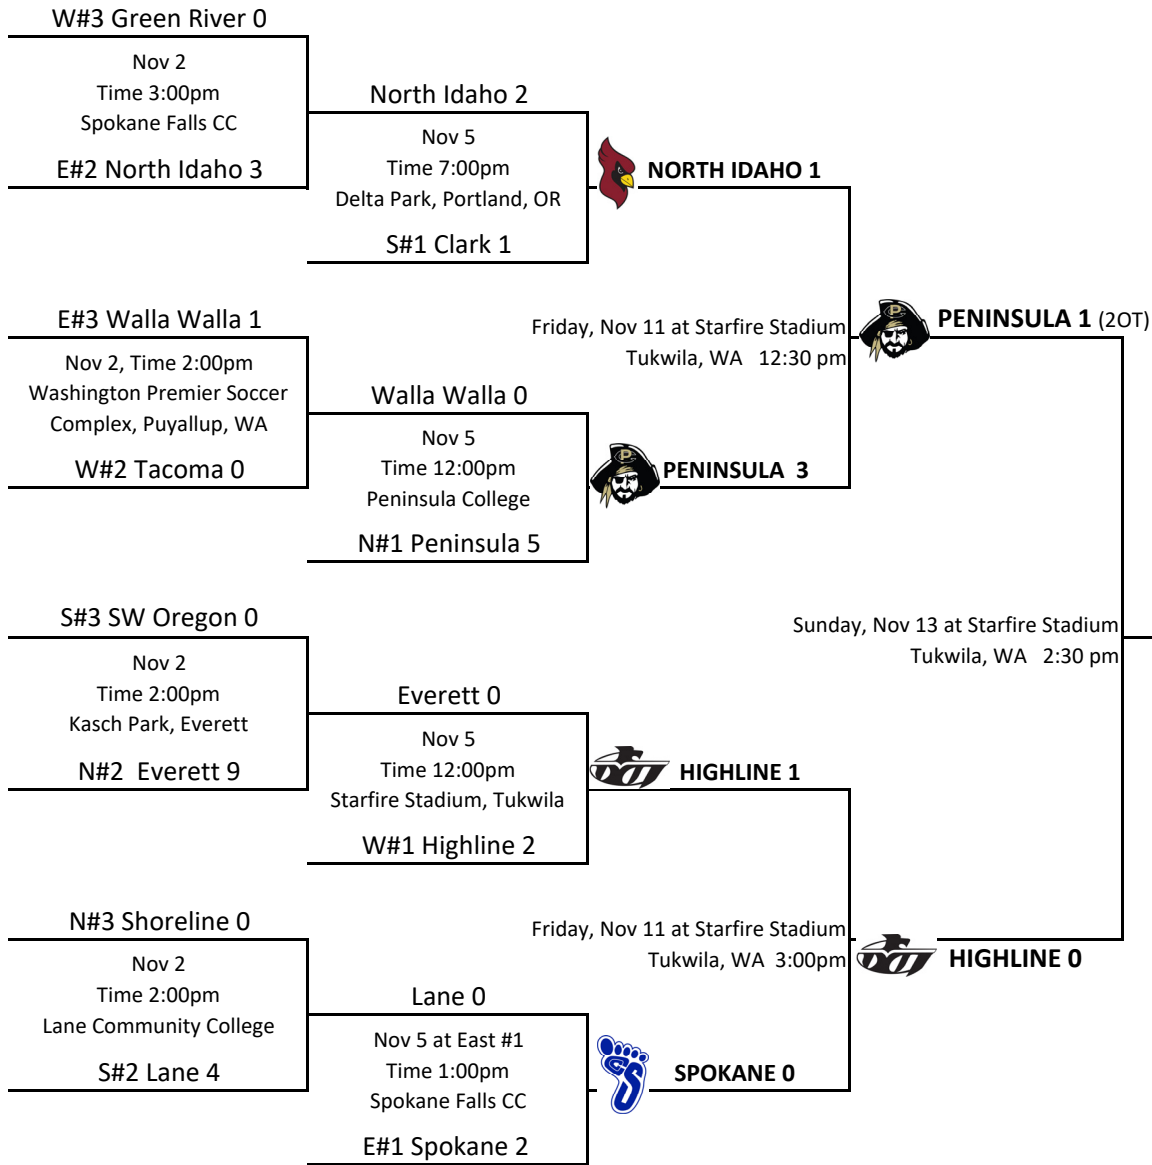

2016 WOMEN'S SOCCER PLAYOFFS

StarFire Sports Complex
14800 Starfire Way
Seattle, WA.
206 431-3232