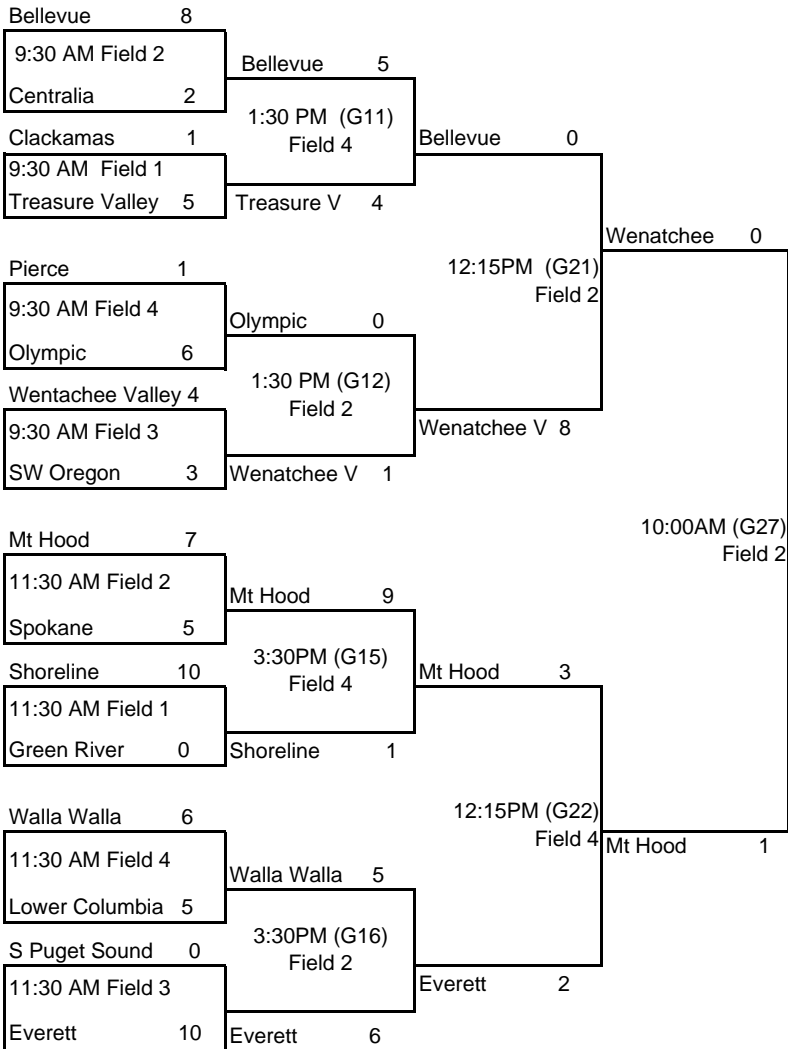

# 2011 NWAAC SOFTBALL CHAMPIONSHIP

Friday, May 20 - Monday, May 23 | Delta Park | Portland, OR

Hosted by Chemeketa CC

**Friday**                      **Friday**                      **Saturday**                      **Sunday**                      **Monday**

**One-Loss Bracket**

**2011**                      **2012**                      **2013**                      **2014**                      **2015**                      **2016**

# 2011 NWAACC SOFTBALL CHAMPIONSHIP

Friday, May 20 - Monday, May 23 | Delta Park | Portland, OR

Hosted by Chemeketa CC

N vs. W  
S vs. E

S vs. N  
E vs. W

W vs. S  
E vs. N

E vs. S  
W vs. N

W vs. E  
N vs. S