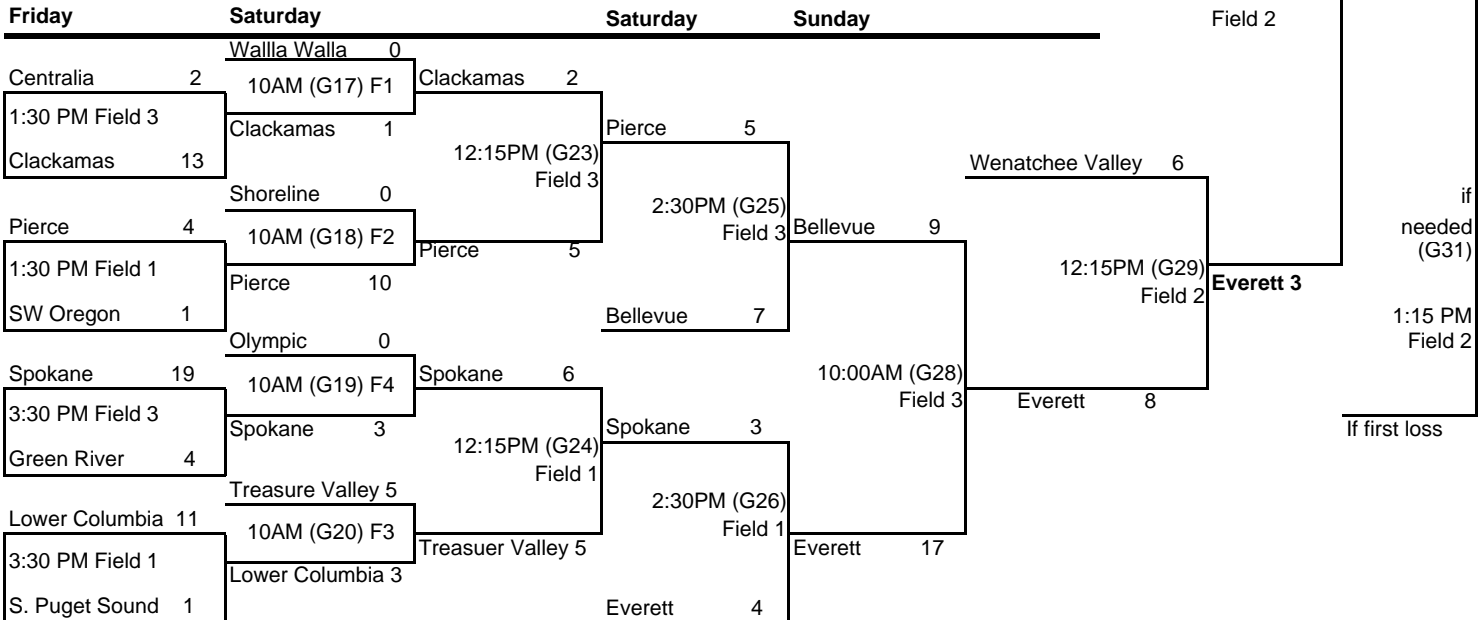

# 2011 NWAAC SOFTBALL CHAMPIONSHIP

Friday, May 20 - Monday, May 23 | Delta Park | Portland, OR

Hosted by Chemeketa CC

**Friday**                      **Friday**                      **Saturday**                      **Sunday**                      **Monday**

**One-Loss Bracket**

**2011**                      **2012**                      **2013**                      **2014**                      **2015**                      **2016**

# 2011 NWAACC SOFTBALL CHAMPIONSHIP

Friday, May 20 - Monday, May 23 | Delta Park | Portland, OR

Hosted by Chemeketa CC

N vs. W  
S vs. E

S vs. N  
E vs. W

W vs. S  
E vs. N

E vs. S  
W vs. N

W vs. E  
N vs. S

# **2011 NWAACC SOFTBALL CHAMPIONSHIP**

Friday, May 20 - Monday, May 23 | Delta Park | Portland, OR  
Hosted by Chemeketa CC