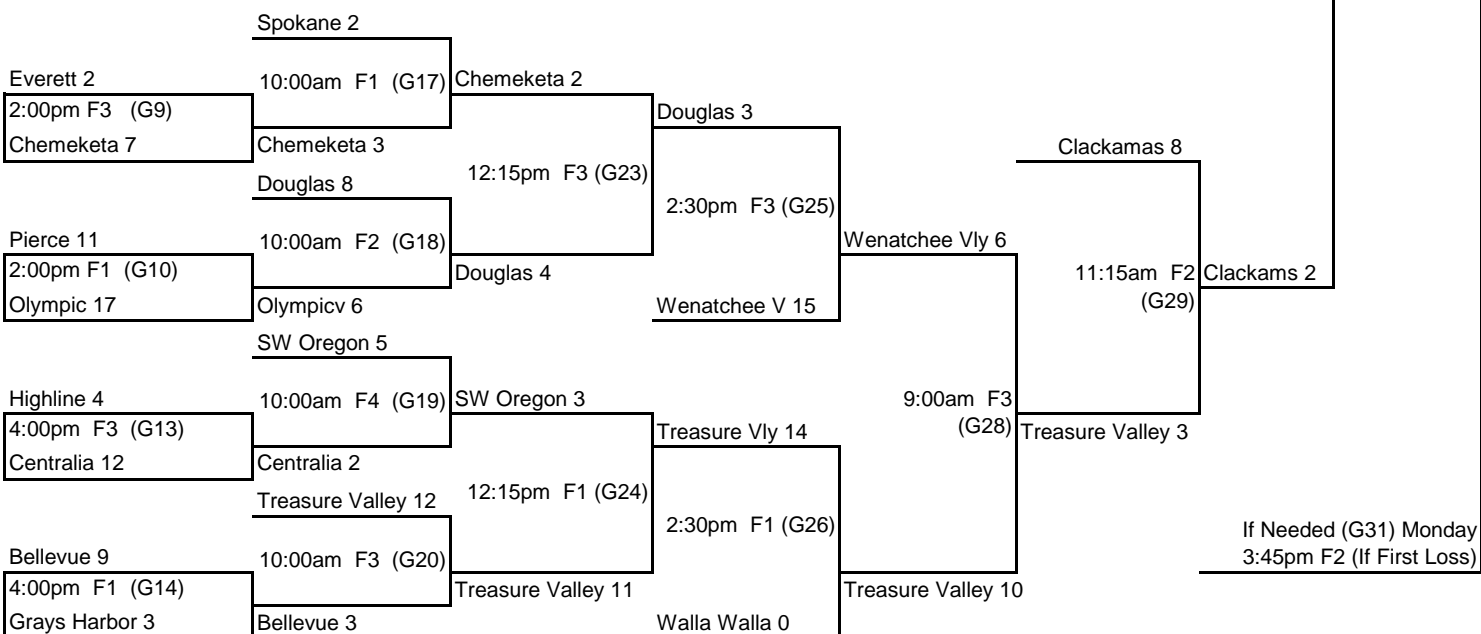

2014 NWAACC SOFTBALL CHAMPIONSHIP

Friday, May 16 - Monday, May 19 | Delta Park | Portland, OR

Hosted by the Southern Region

Friday Friday Saturday Saturday Monday

Mt. Hood 4

4:30pm F2 (G27)

MT HOOD

Champion

1:30pm
Monday (G30)
F2

One-Loss Bracket

Friday Saturday Saturday Saturday Monday Monday

If Needed (G31) Monday
3:45pm F2 (If First Loss)

2014 NWAACC SOFTBALL CHAMPIONSHIP

Friday, May 16 - Monday, May 19 | Delta Park | Portland, OR
Hosted by the Southern Region