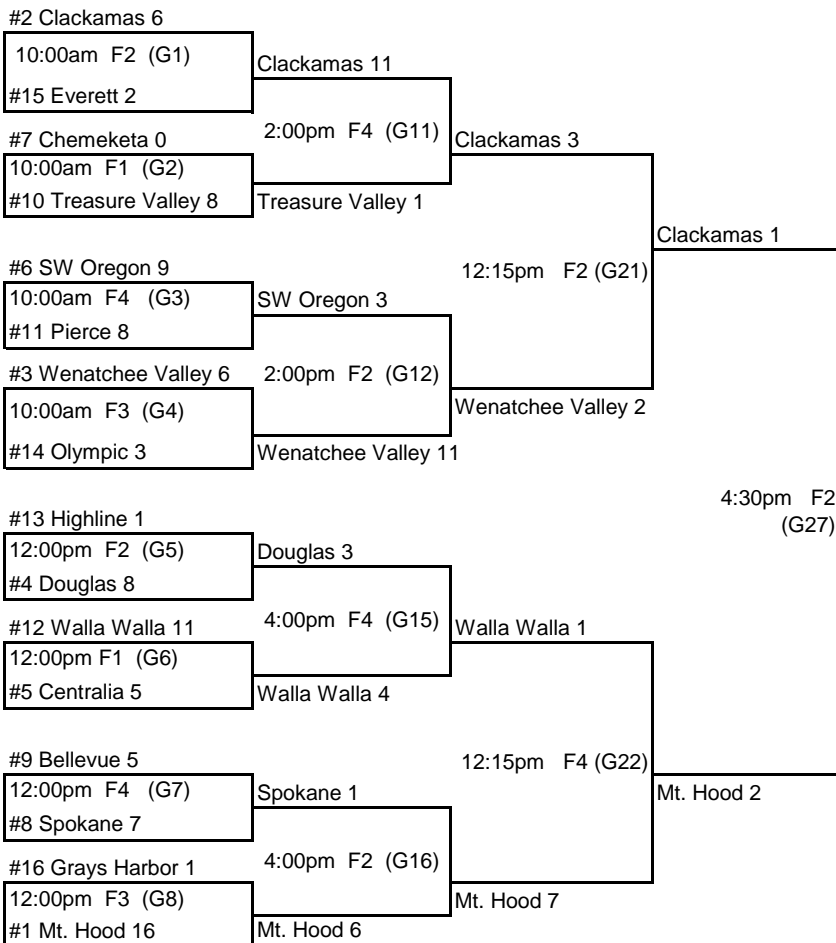

2014 NWAACC SOFTBALL CHAMPIONSHIP

Friday, May 16 - Monday, May 19 | Delta Park | Portland, OR

Hosted by the Southern Region

Friday Friday Saturday Saturday Monday

Mt. Hood 4

4:30pm F2 (G27)

MT HOOD

Champion

1:30pm
Monday (G30)
F2

One-Loss Bracket

Friday Saturday Saturday Saturday Monday Monday

If Needed (G31) Monday
3:45pm F2 (If First Loss)

2014 NWAACC SOFTBALL CHAMPIONSHIP

Friday, May 16 - Monday, May 19 | Delta Park | Portland, OR
Hosted by the Southern Region