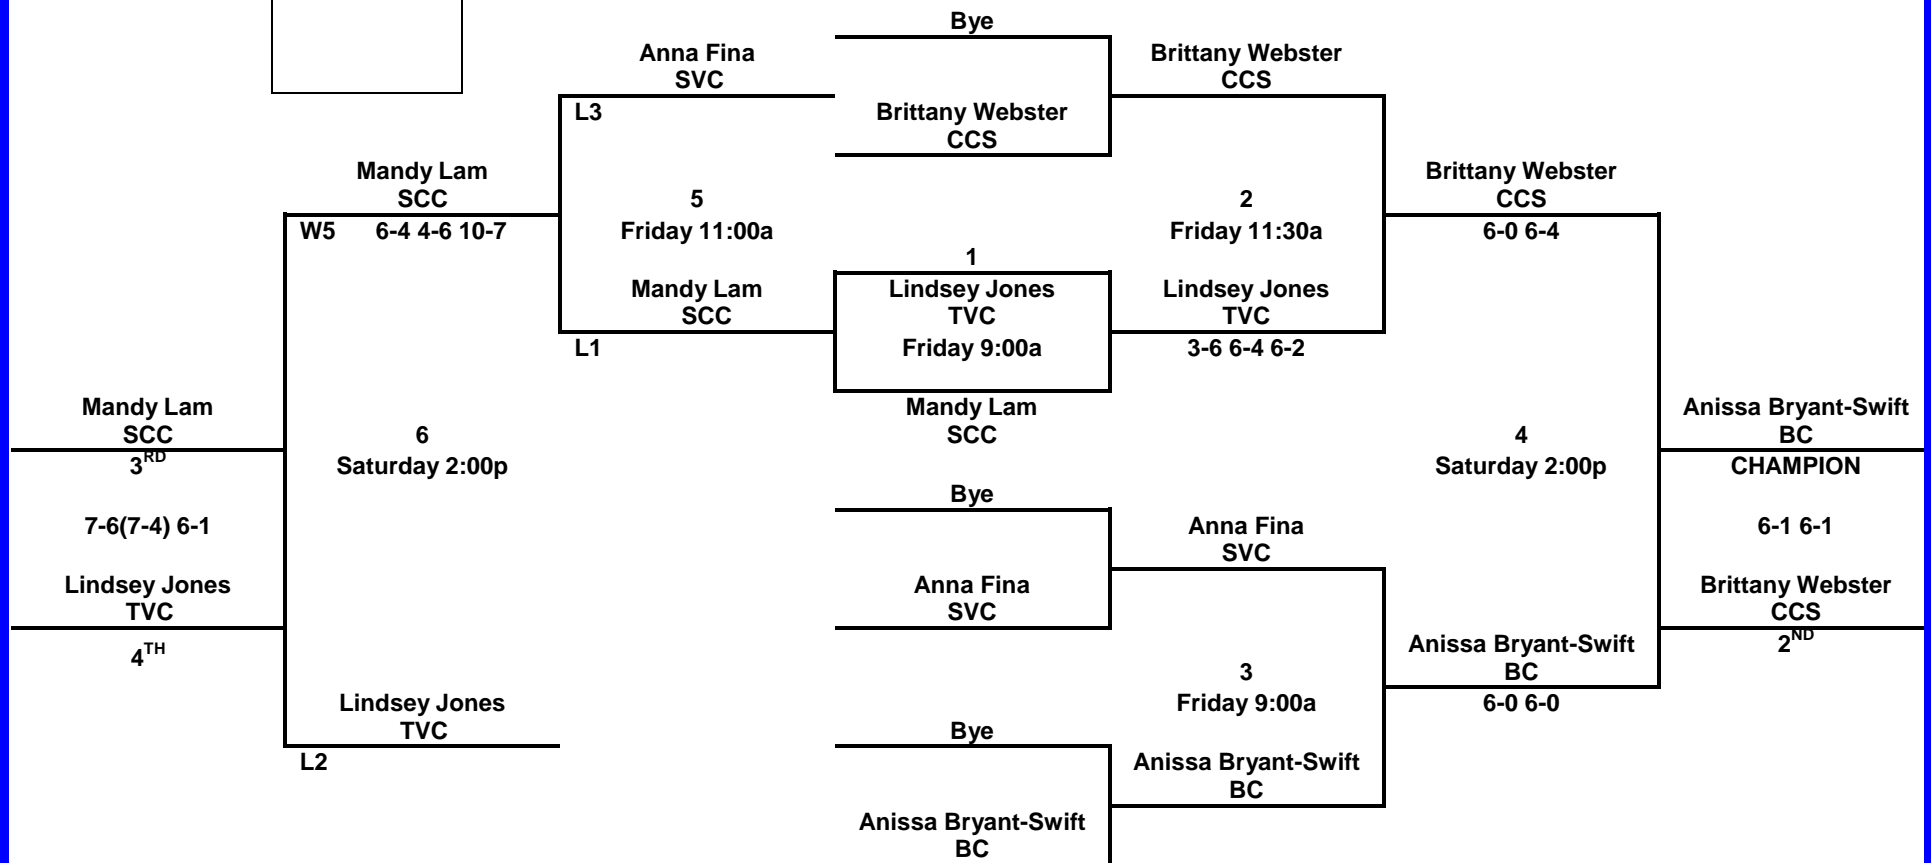

2012 Women's NWAACC Tennis Championships

at the Community Colleges of Spokane May 11-12

SEEDS

1. BRYANT-SWIFT(BC)
2. WEBSTER (CCS)

2012 Women's NWAACC Tennis Championships

at the Community Colleges of Spokane May 11-12

SEEDS

1. SANTOS (BC)
2. HAIR (CCS)

**WOMEN'S
#2
SINGLES**

2012 Women's NWAACC Tennis Championships

at the Community Colleges of Spokane May 11-12

**WOMEN'S
#3
SINGLES**

SEEDS

1. PORTKA (BC)
2. _____
- _____
- _____