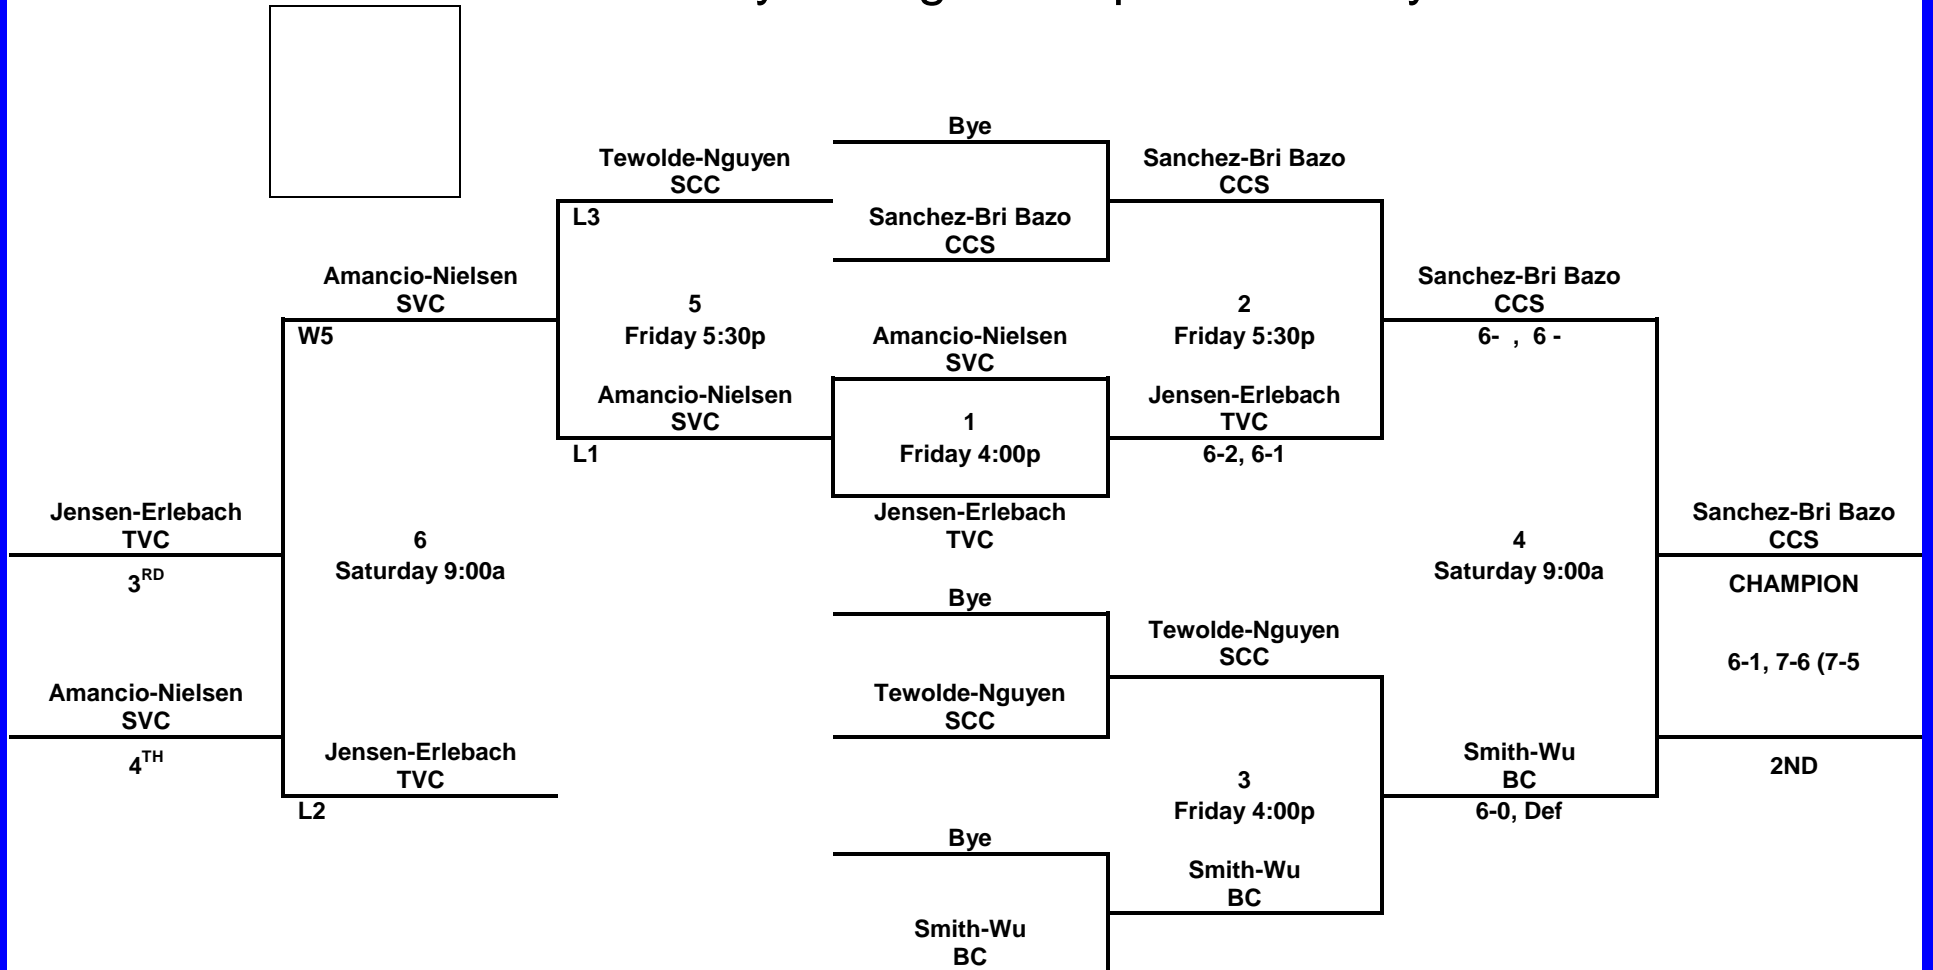

2012 Women's NWAACC Tennis Championships

at the Community Colleges of Spokane May 11-12

SEEDS

1. SANTOS/AHYAT (BC)
2. CCS, SVC, TVC

**WOMEN'S
#2
DOUBLES**

2012 Women's NWAACC Tennis Championships

at the Community Colleges of Spokane May 11-12