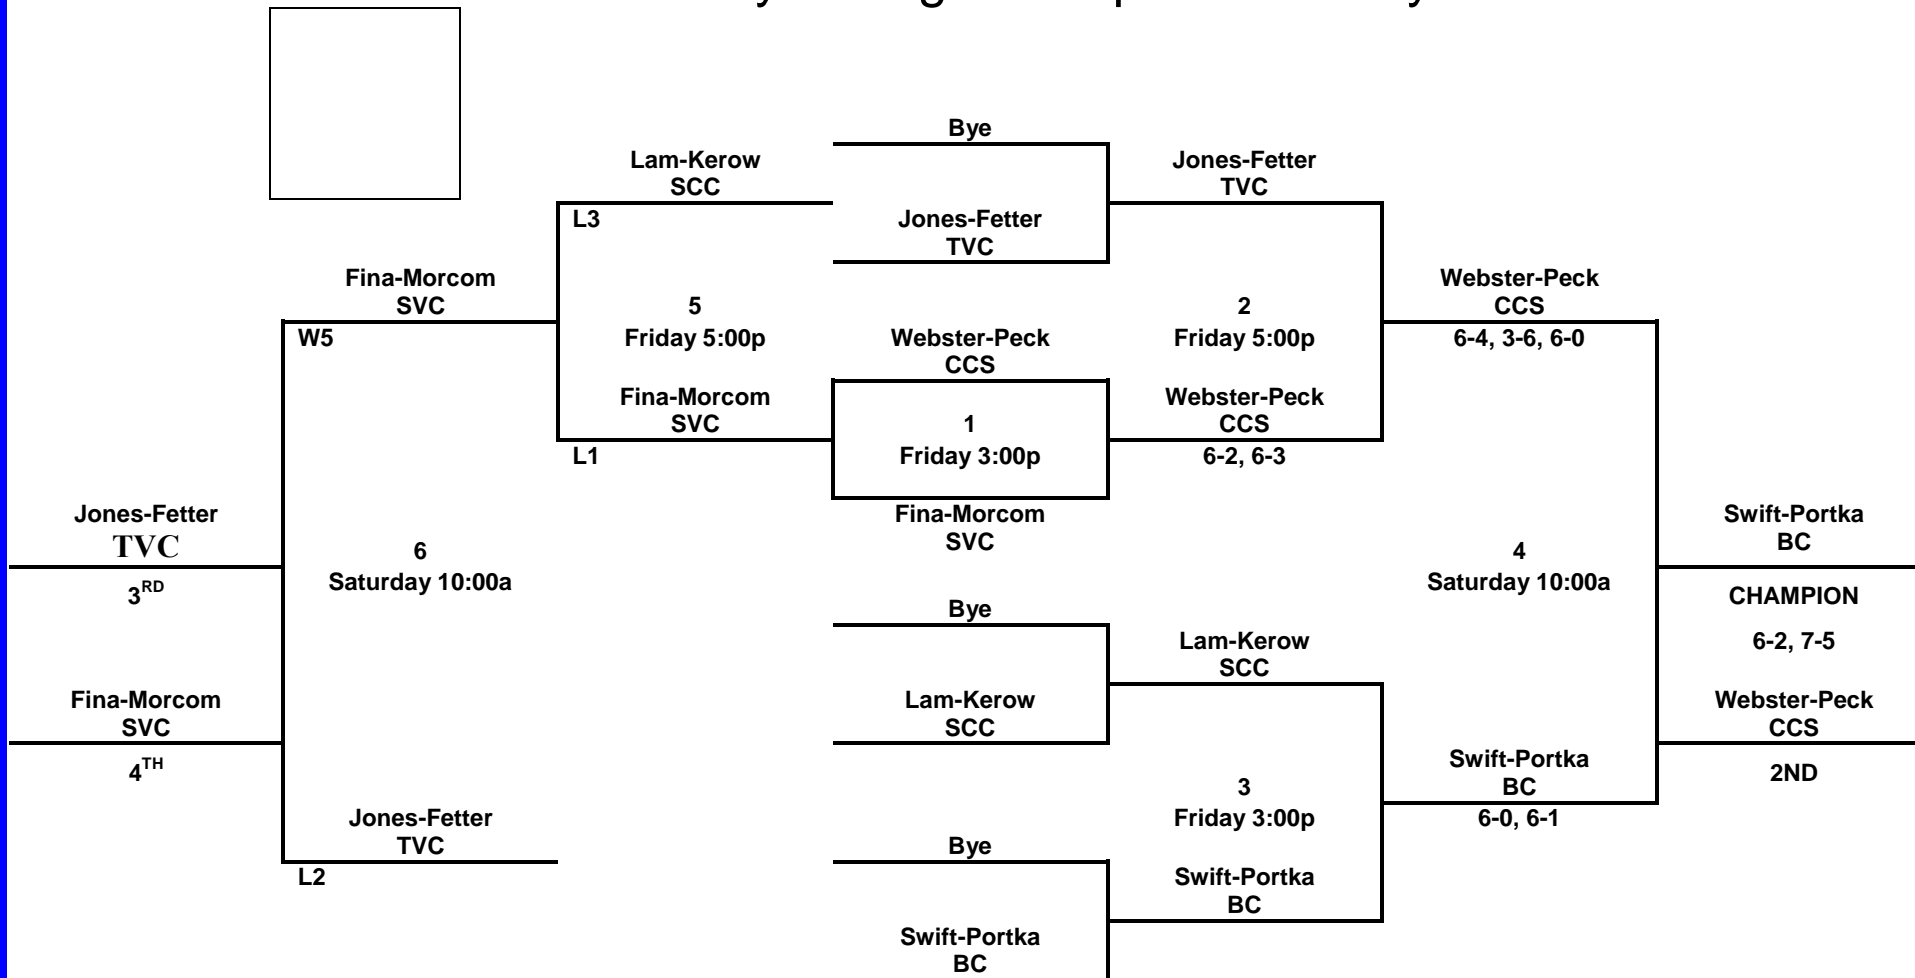

SEEDS

1. SANCHEZ (CCS)

2. ?

2012 Women's NWAACC Tennis Championships

at the Community Colleges of Spokane May 11-12

SEEDS

1. SWIFT/PORTKA (BC)
2. CCS, SVC, TVC

**WOMEN'S
#1
DOUBLES**