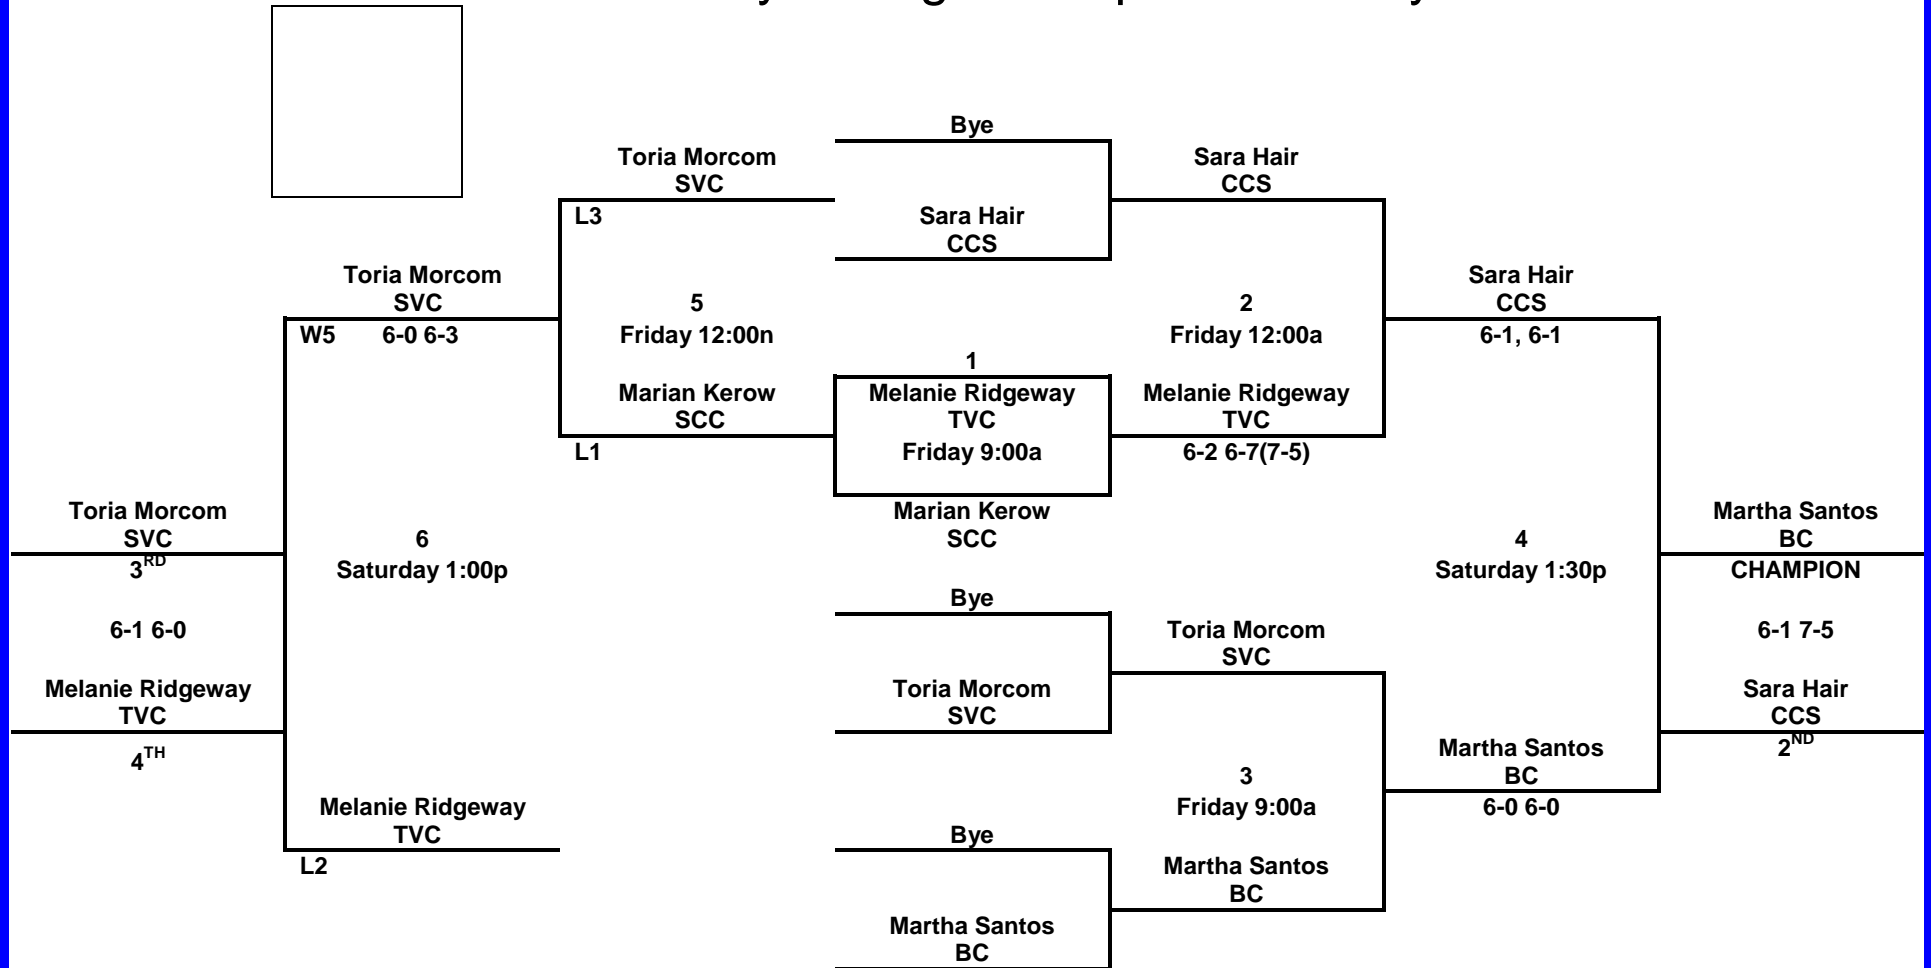

2012 Women's NWAACC Tennis Championships

at the Community Colleges of Spokane May 11-12

SEEDS

1. BRYANT-SWIFT(BC)
2. WEBSTER (CCS)

2012 Women's NWAACC Tennis Championships

at the Community Colleges of Spokane May 11-12

SEEDS

1. SANTOS (BC)
2. HAIR (CCS)

**WOMEN'S
#2
SINGLES**

2012 Women's NWAACC Tennis Championships

at the Community Colleges of Spokane May 11-12

**WOMEN'S
#3
SINGLES**

SEEDS

1. PORTKA (BC)
2. _____
- _____
- _____