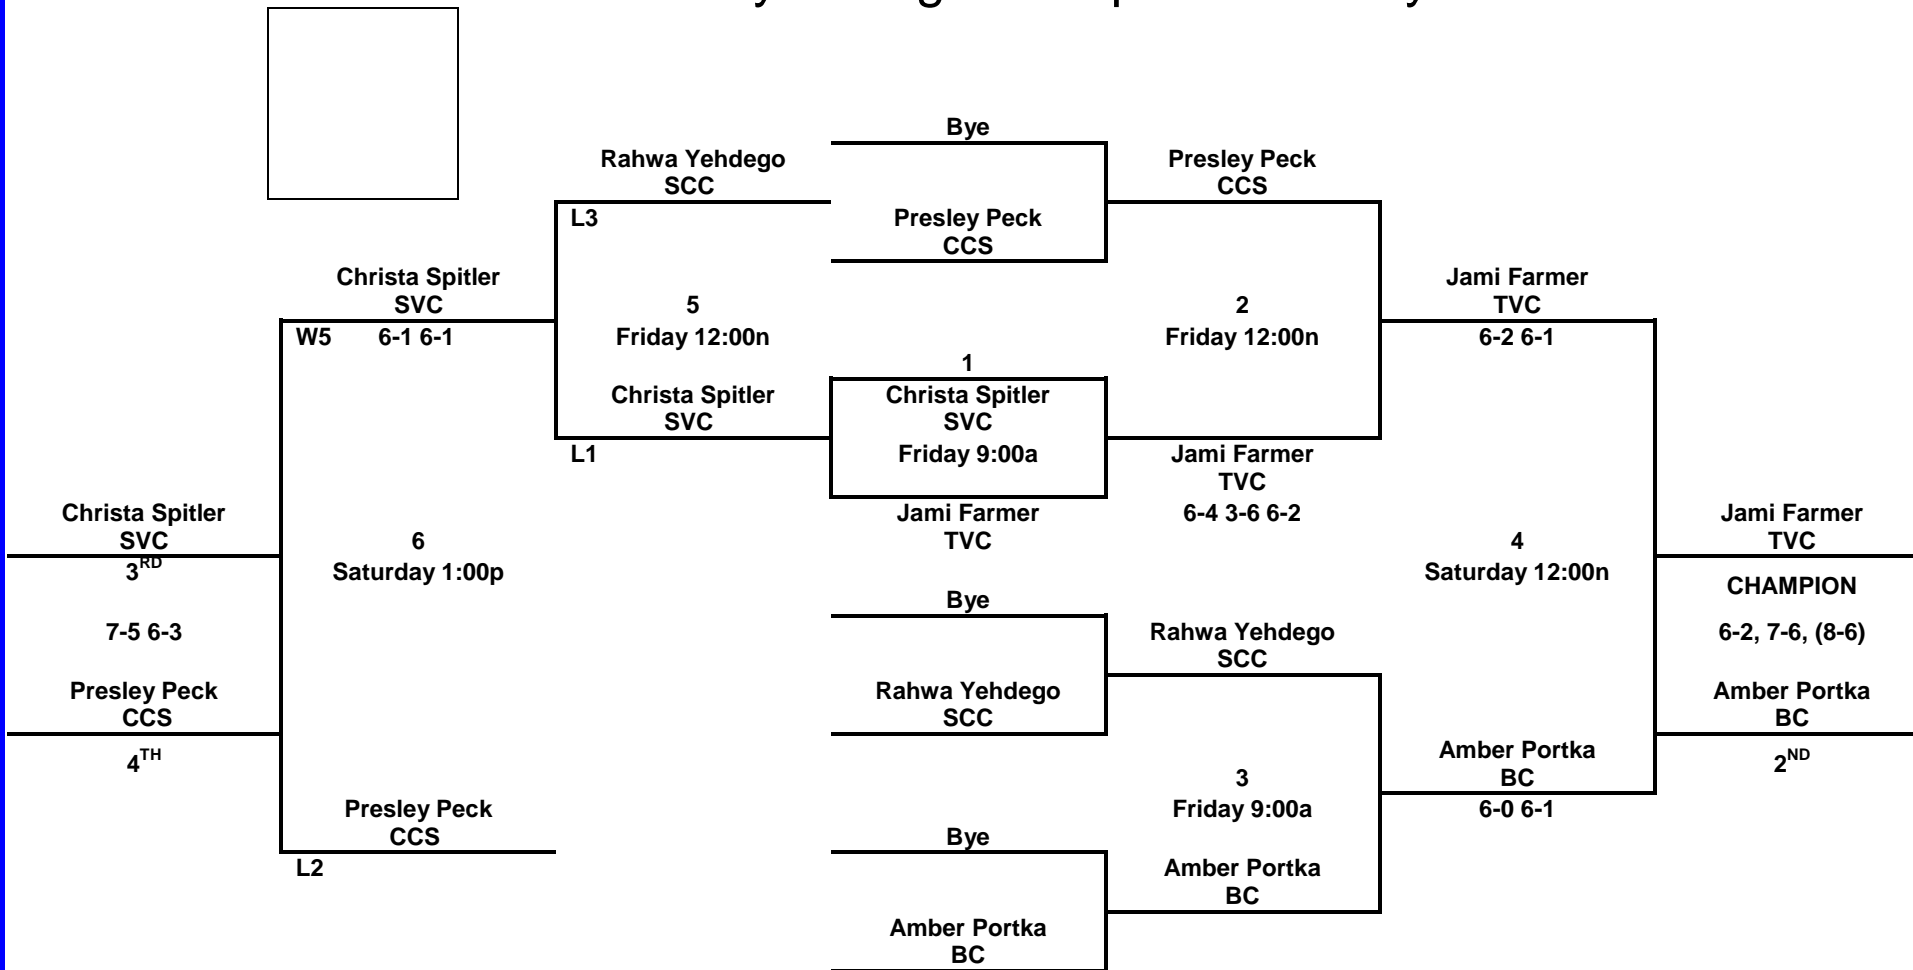

2012 Women's NWAACC Tennis Championships

at the Community Colleges of Spokane May 11-12

**WOMEN'S
#3
SINGLES**

SEEDS

1. PORTKA (BC)
2. _____
3. _____
4. _____