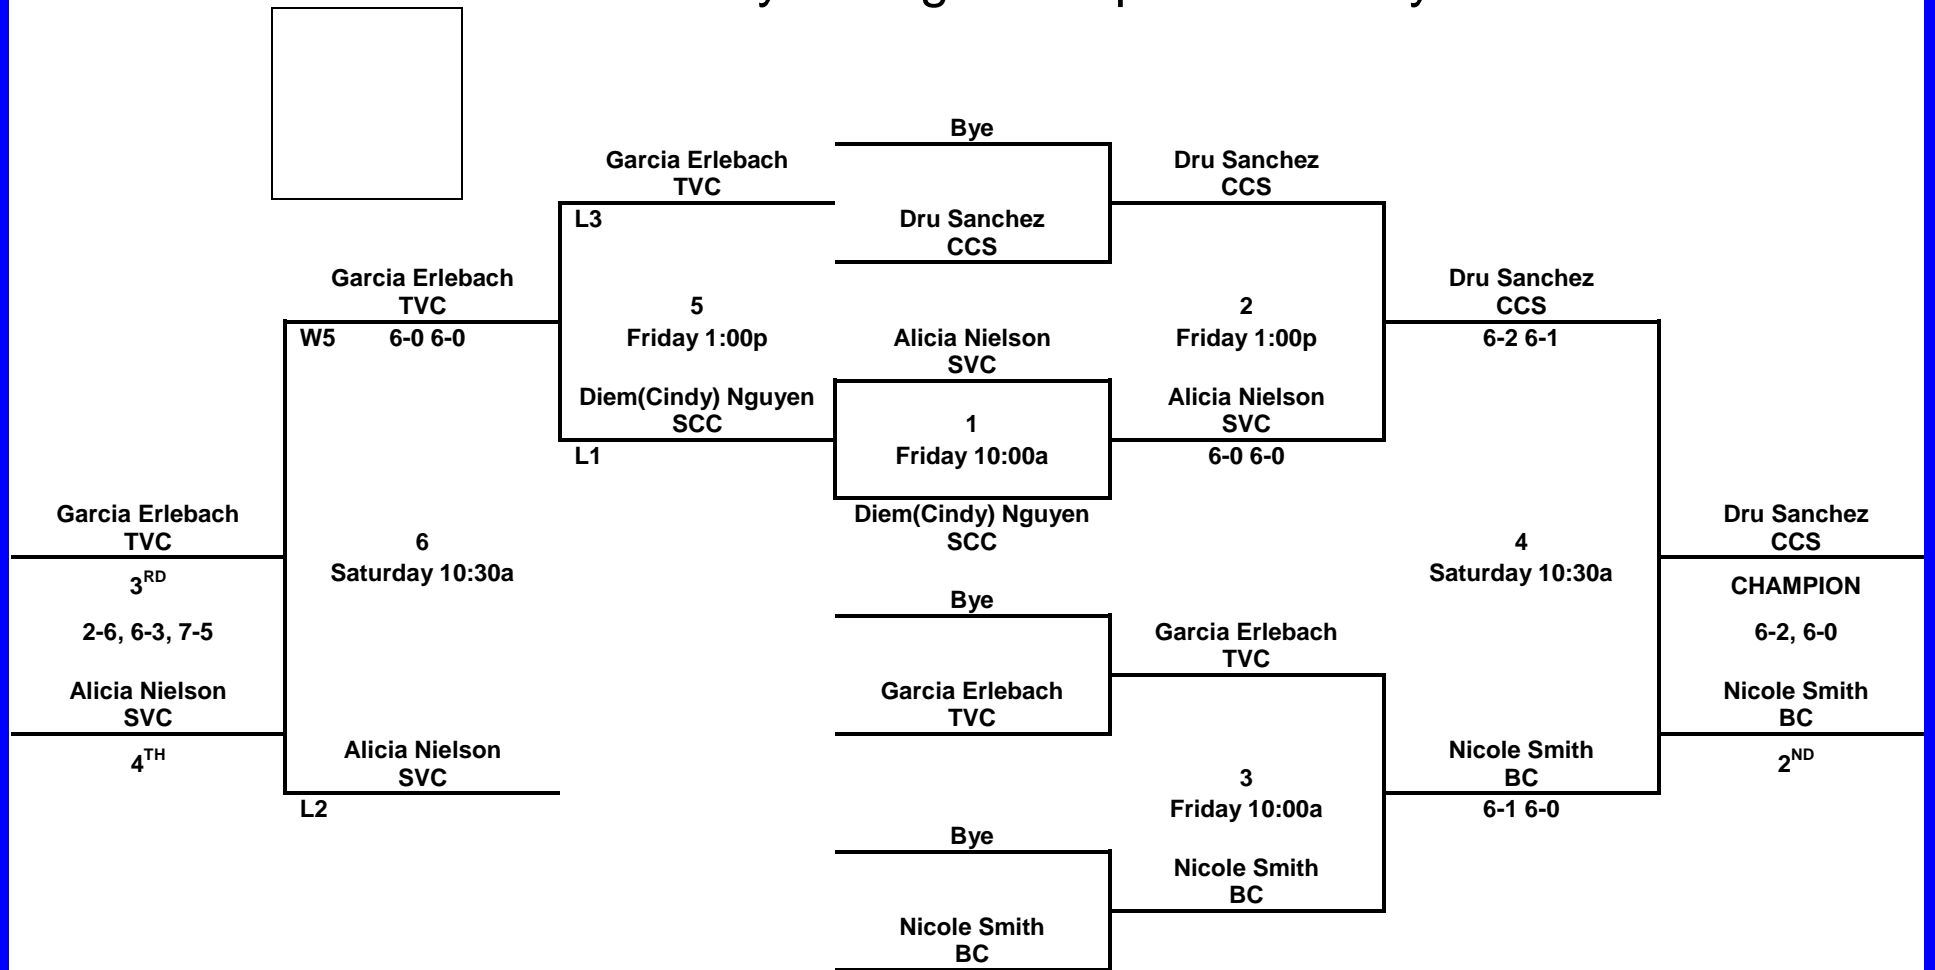

2012 Women's NWAACC Tennis Championships

at the Community Colleges of Spokane May 11-12

**WOMEN'S
#6
SINGLES**

SEEDS

1. SANCHEZ (CCS)

2. ?