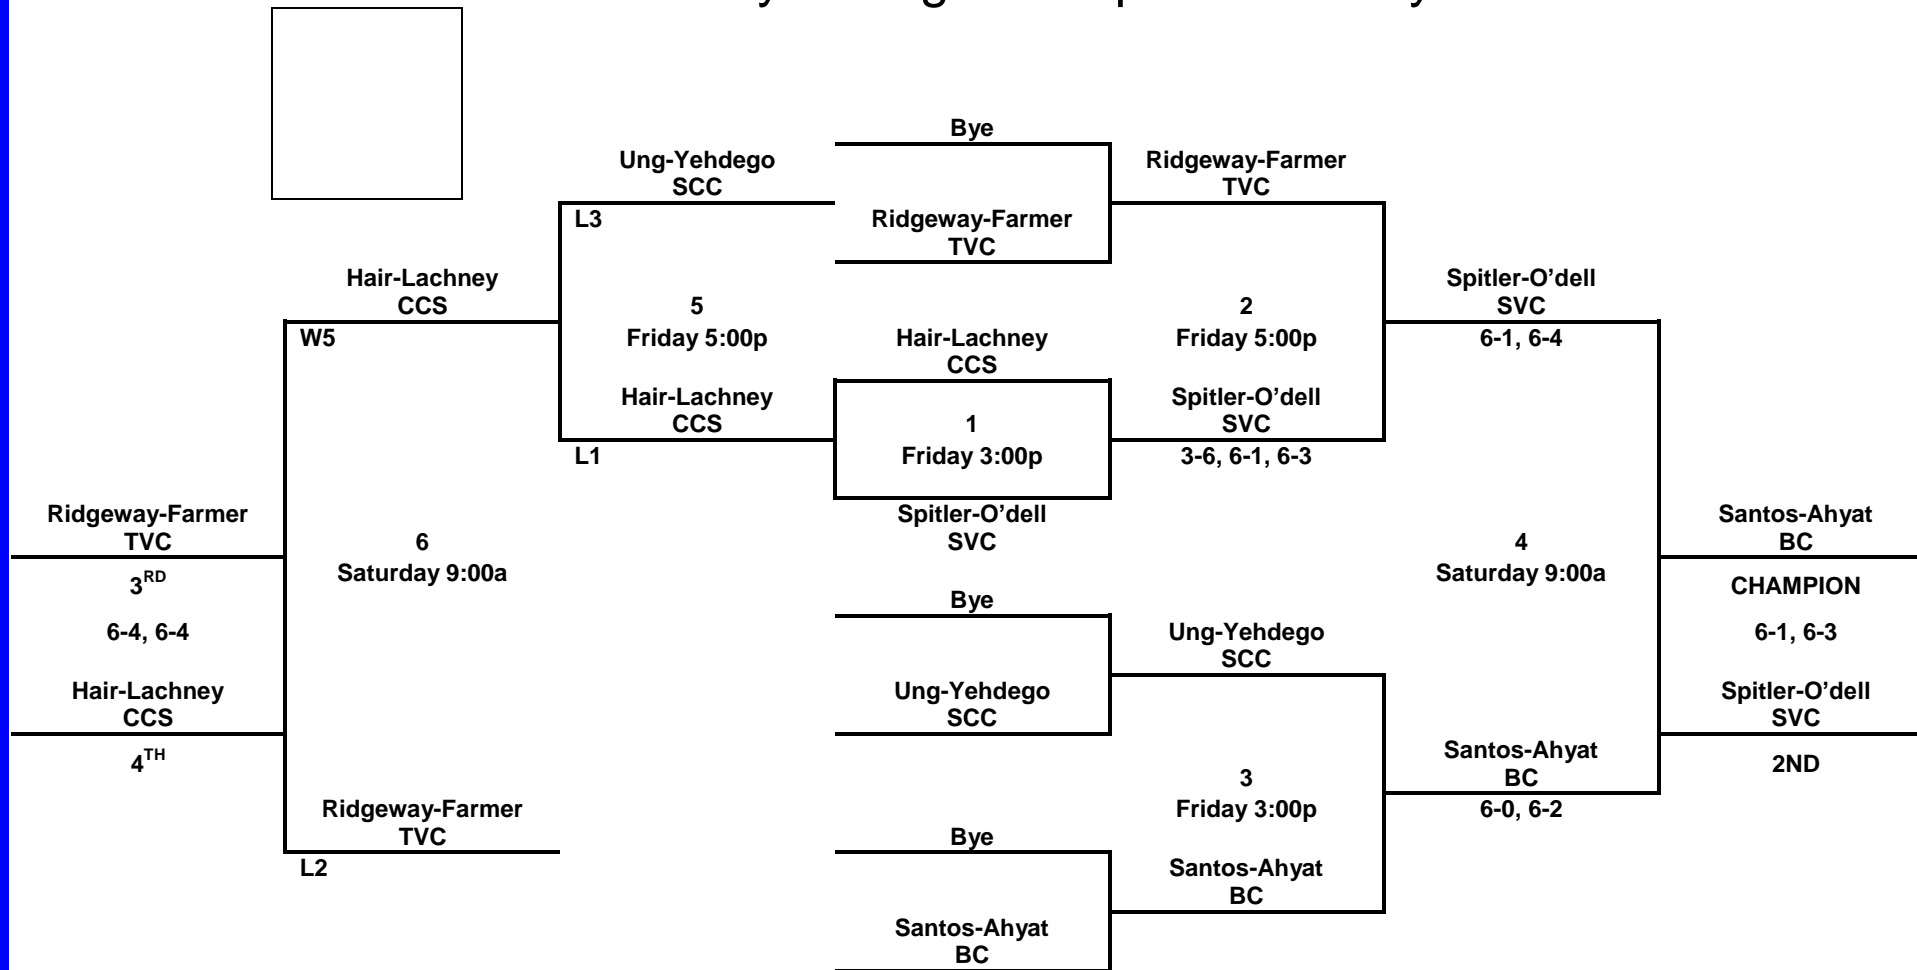

2012 Women's NWAACC Tennis Championships

at the Community Colleges of Spokane May 11-12

SEEDS

1. SANTOS/AHYAT (BC)
2. CCS, SVC, TVC

**WOMEN'S
#2
DOUBLES**