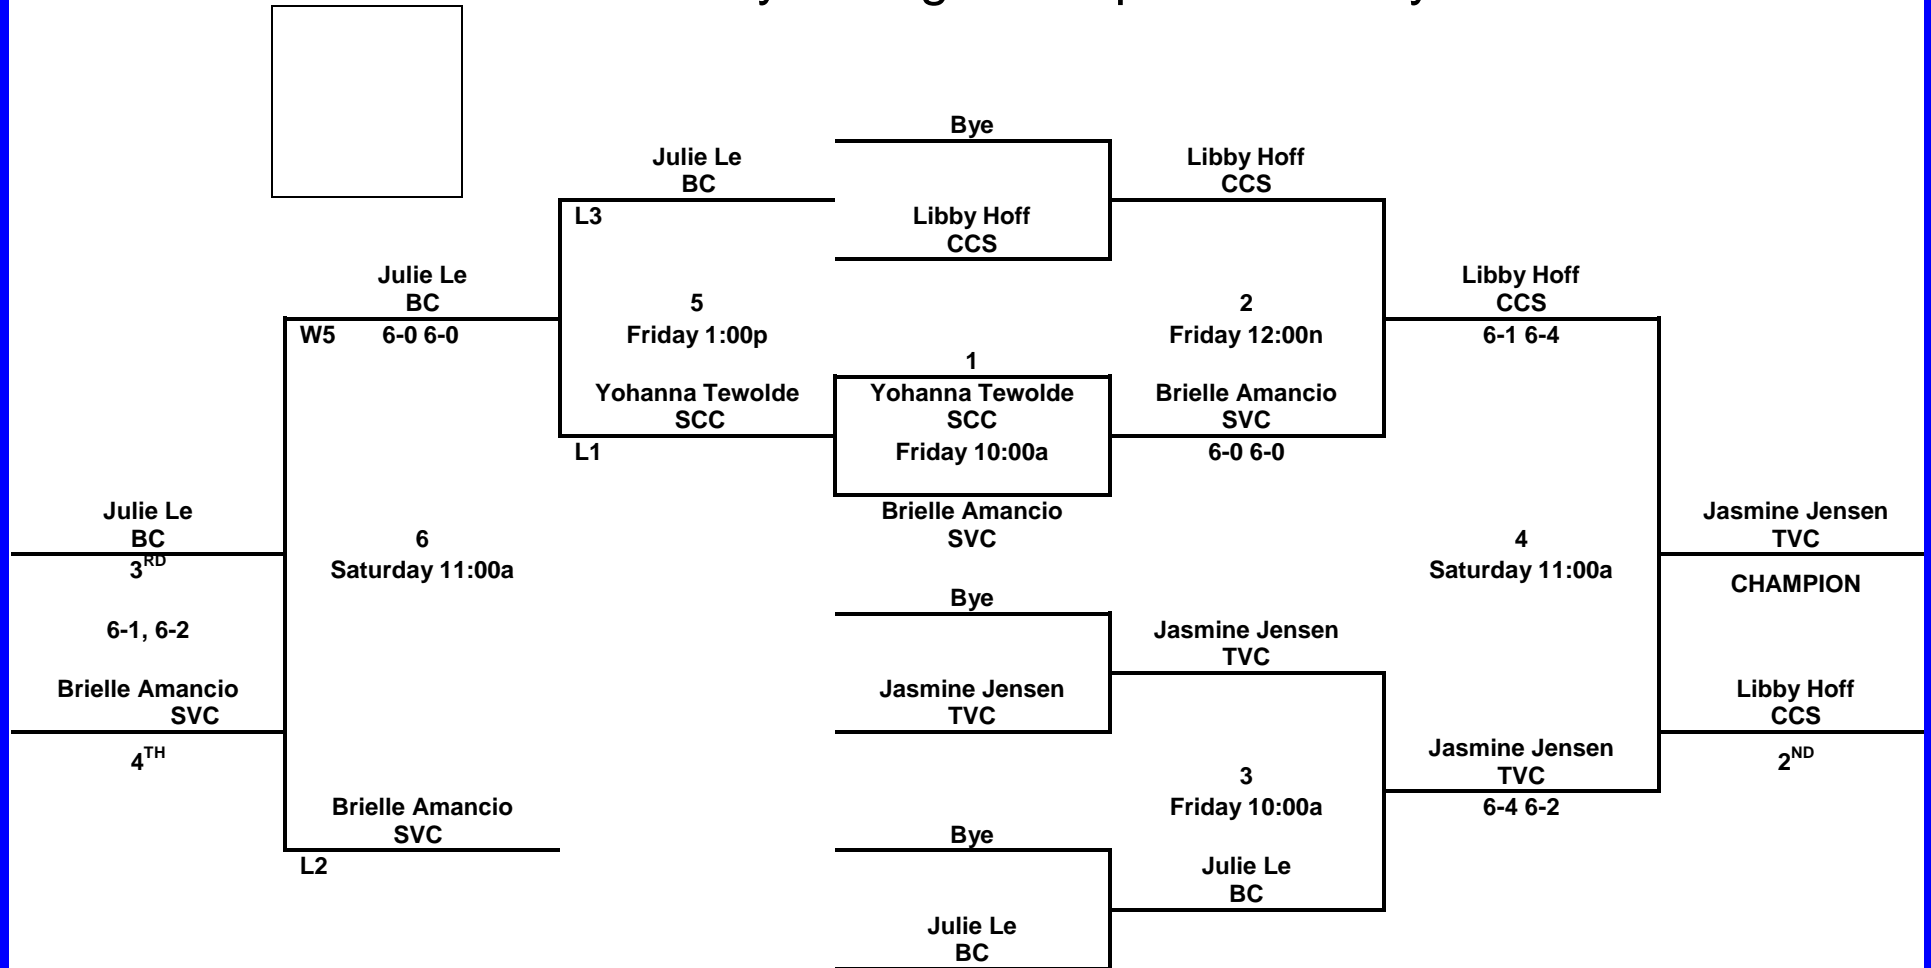

SEEDS

1. SANTOS (BC)
2. HAIR (CCS)

**WOMEN'S
#2
SINGLES**

2012 Women's NWAACC Tennis Championships

at the Community Colleges of Spokane May 11-12

**WOMEN'S
#3
SINGLES**

SEEDS

1. PORTKA (BC)
2. _____
- _____
- _____

2012 Women's NWAACC Tennis Championships

at the Community Colleges of Spokane May 11-12

**WOMEN'S
#4
SINGLES**

SEEDS

- 1. WU (BC)

- 2. O'DELL (SVC)

2012 Women's NWAACC Tennis Championships

at the Community Colleges of Spokane May 11-12