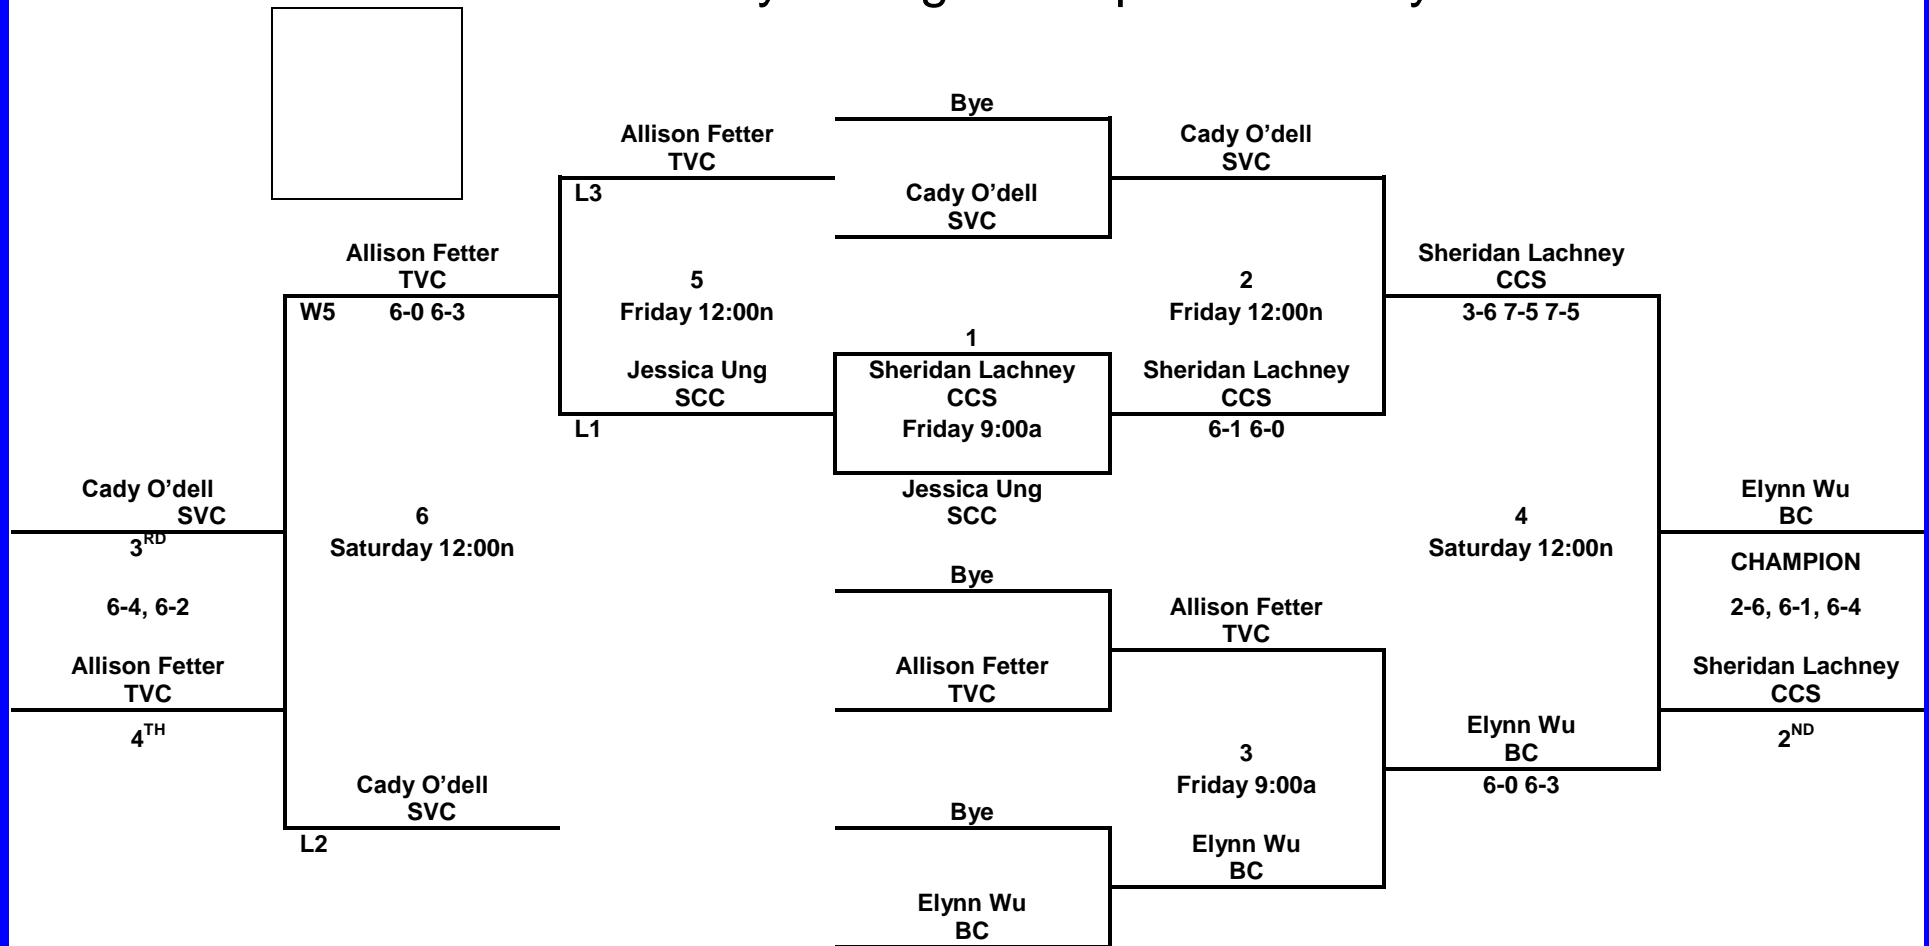

2012 Women's NWAACC Tennis Championships

at the Community Colleges of Spokane May 11-12

**WOMEN'S
#4
SINGLES**

SEEDS

1. WU (BC)

---

2. O'DELL (SVC)