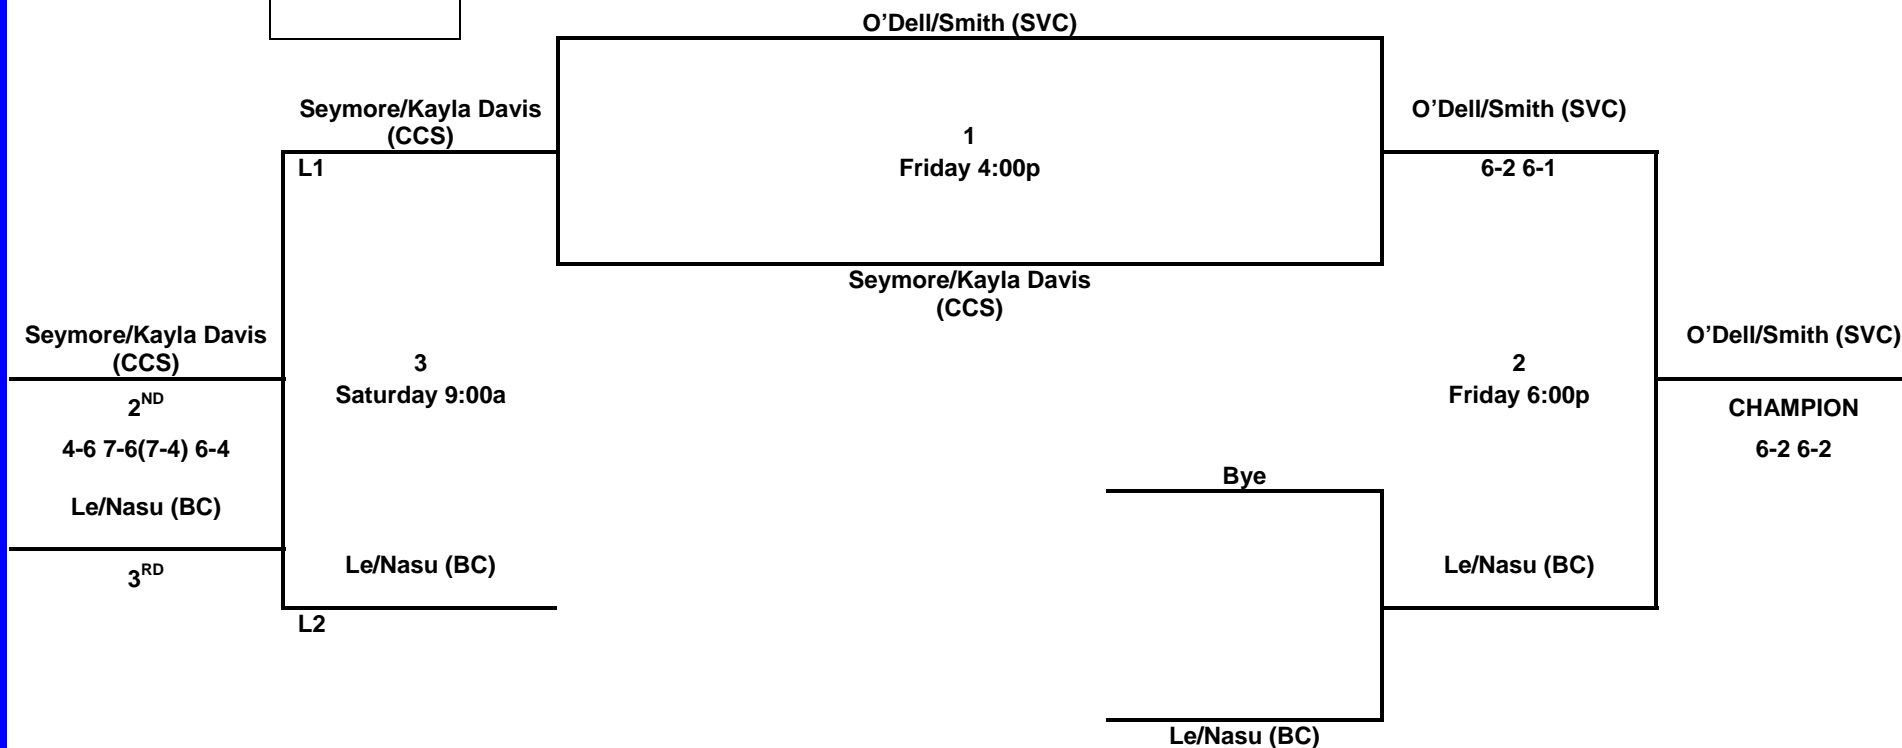

2013 Women's NWAACC Tennis Championships

at the Community Colleges of Spokane May 10th & 11th

SEEDS

1. O'DELL/SMITH (SVC)
2. LE/NASU (BC)

**WOMEN'S
#3
DOUBLES**