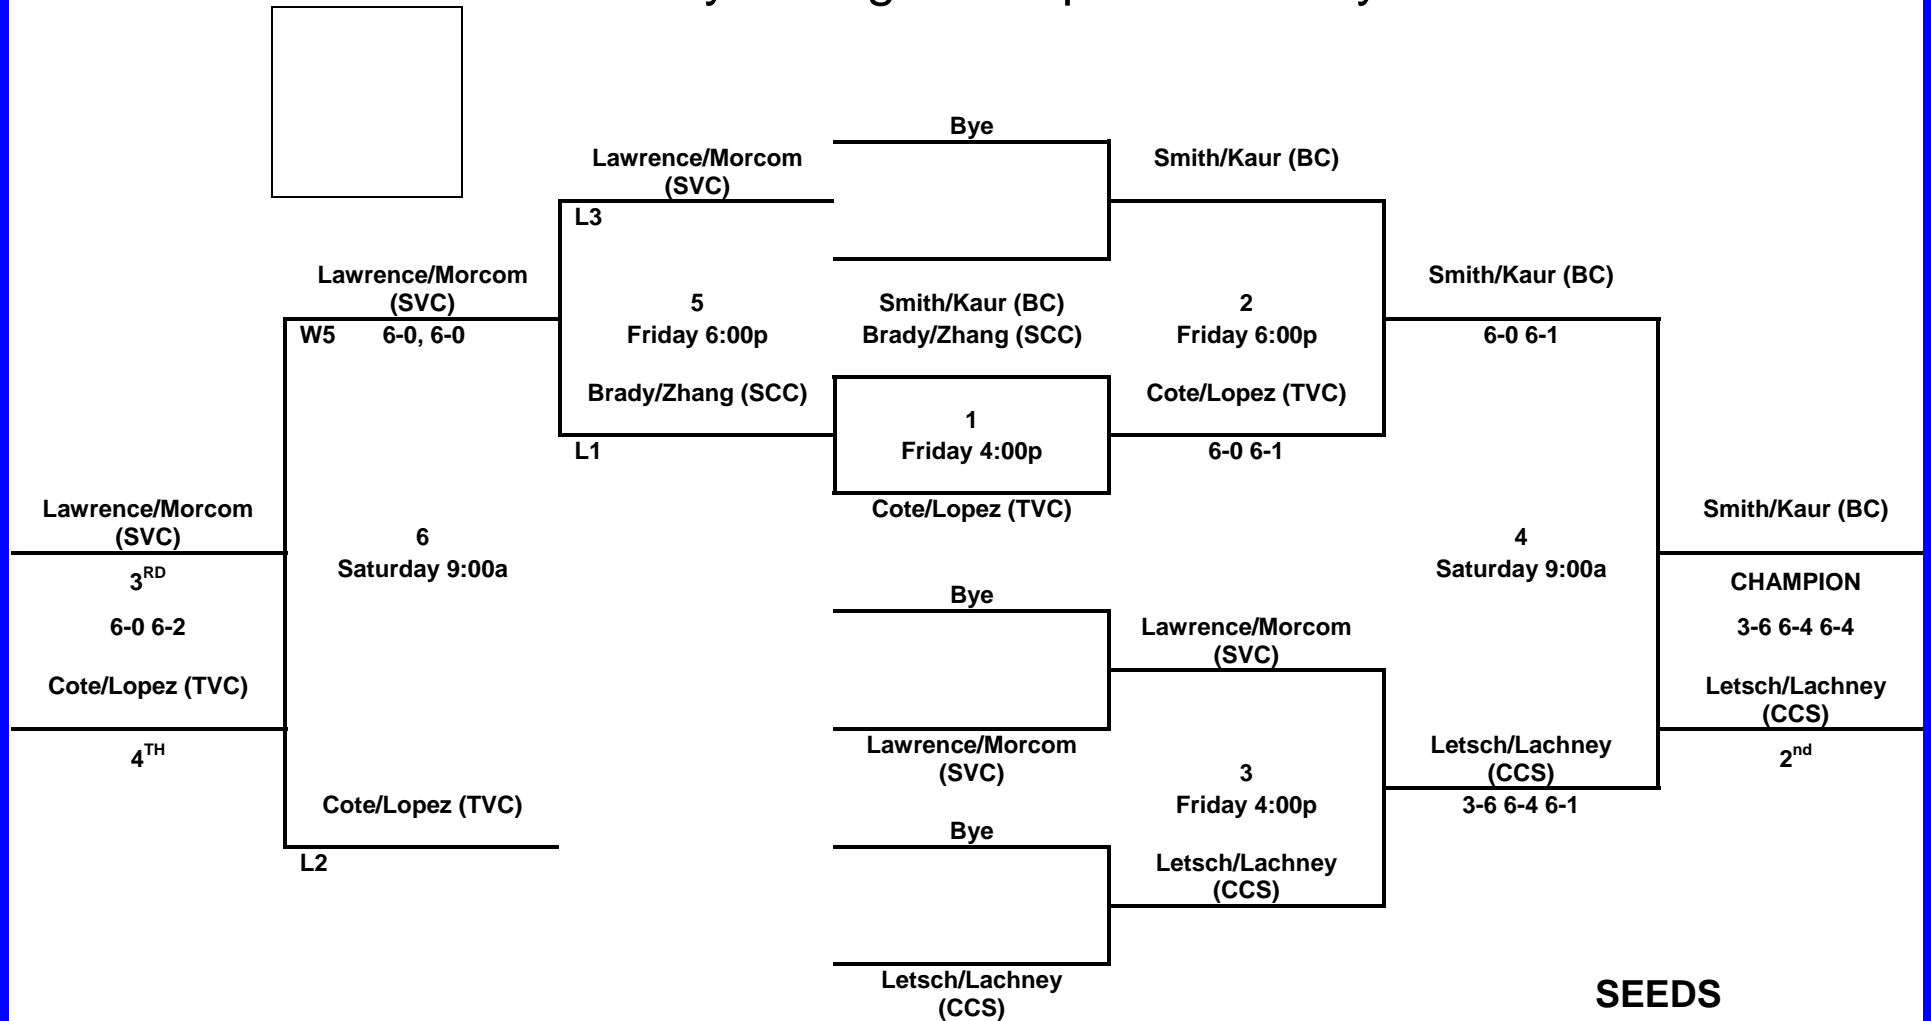

2013 Women's NWAACC Tennis Championships

at the Community Colleges of Spokane May 10th & 11th

SEEDS

1. SMITH/KAUR (BC)
2. LETSCH/LACHNEY (CCS)

**WOMEN'S
#2
DOUBLES**