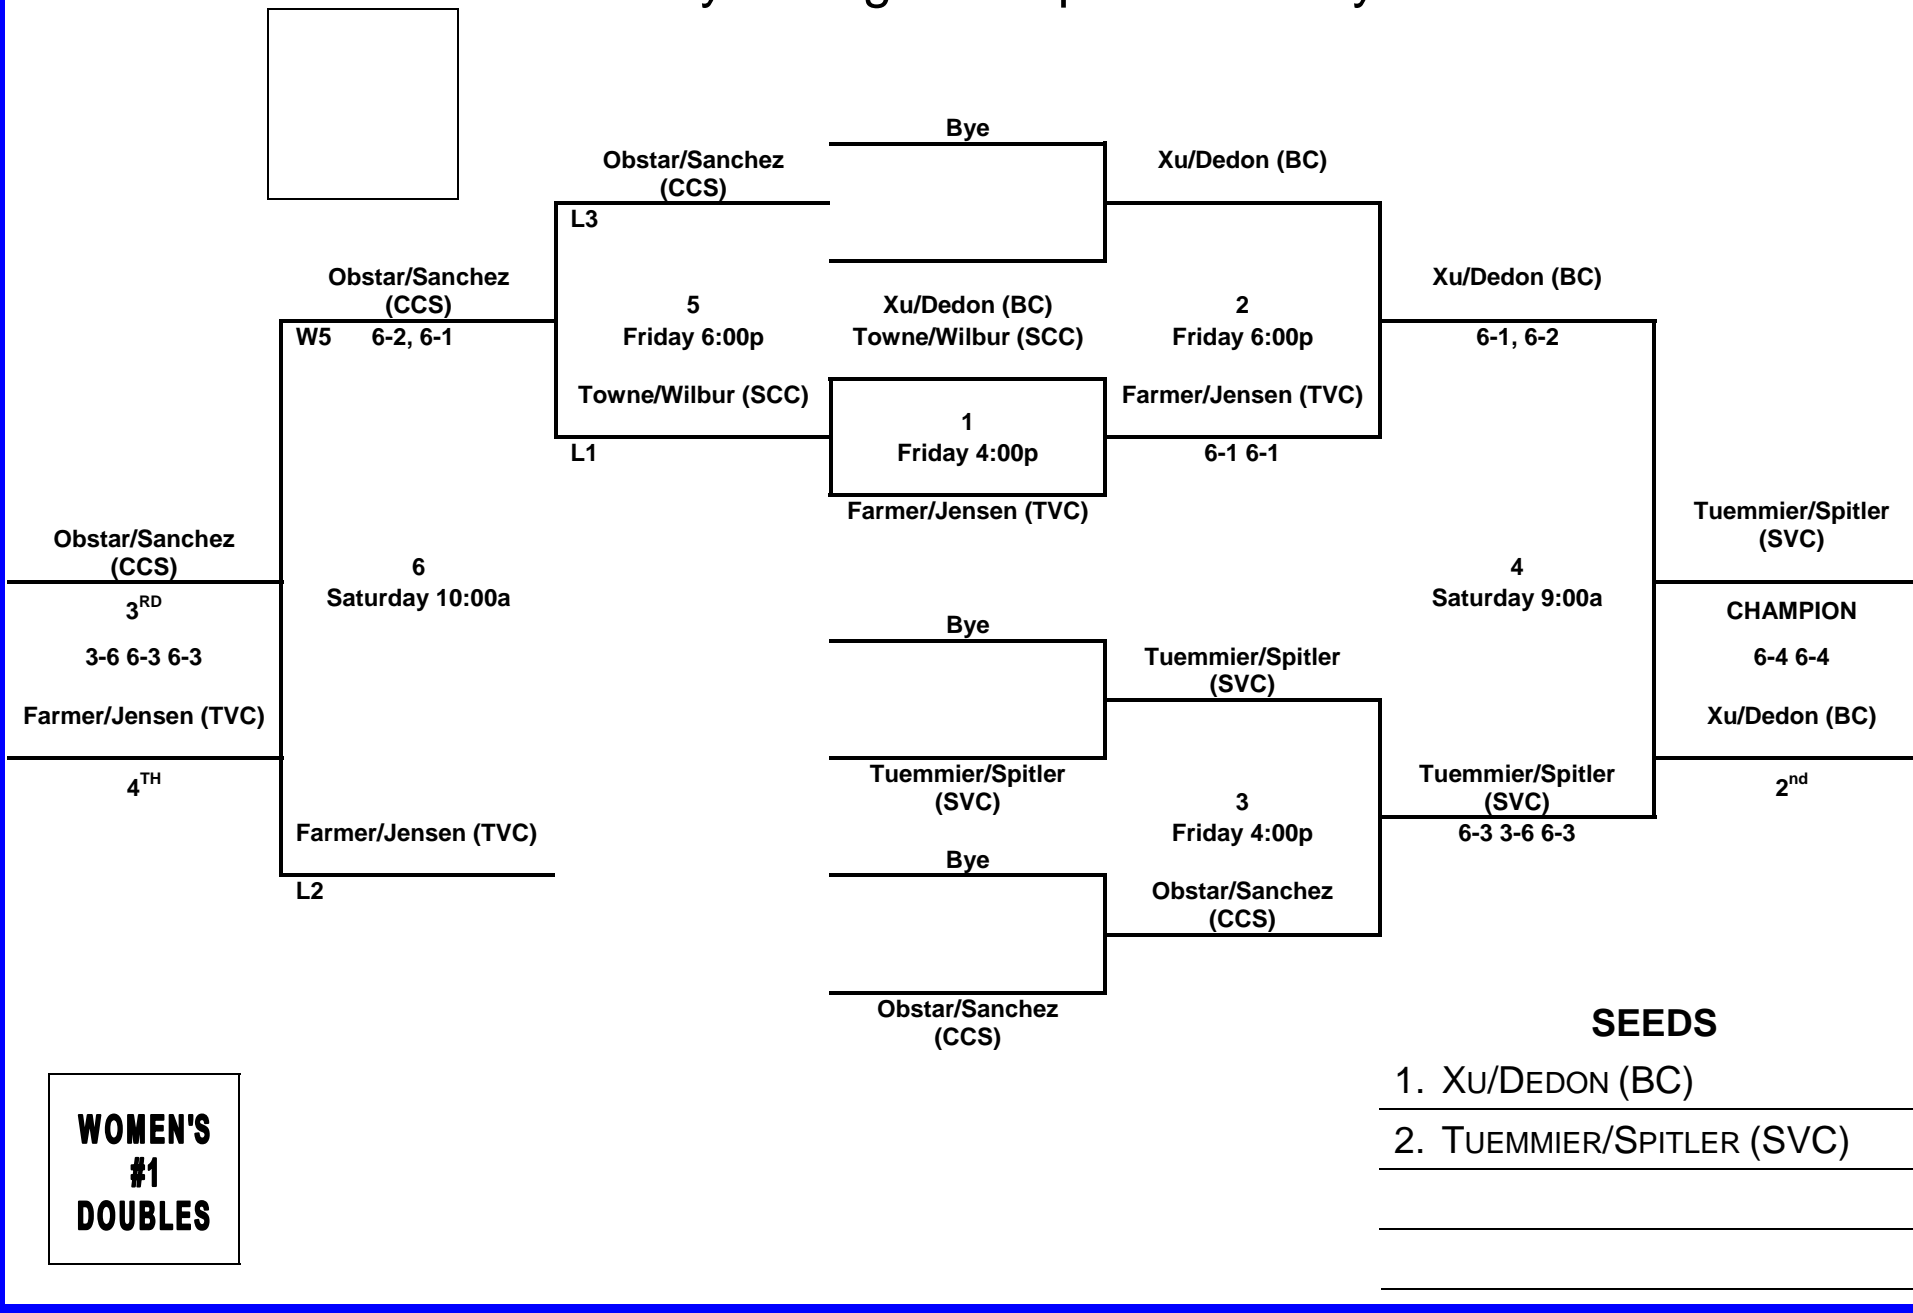

2013 Women's NWAACC Tennis Championships

at the Community Colleges of Spokane May 10th & 11th