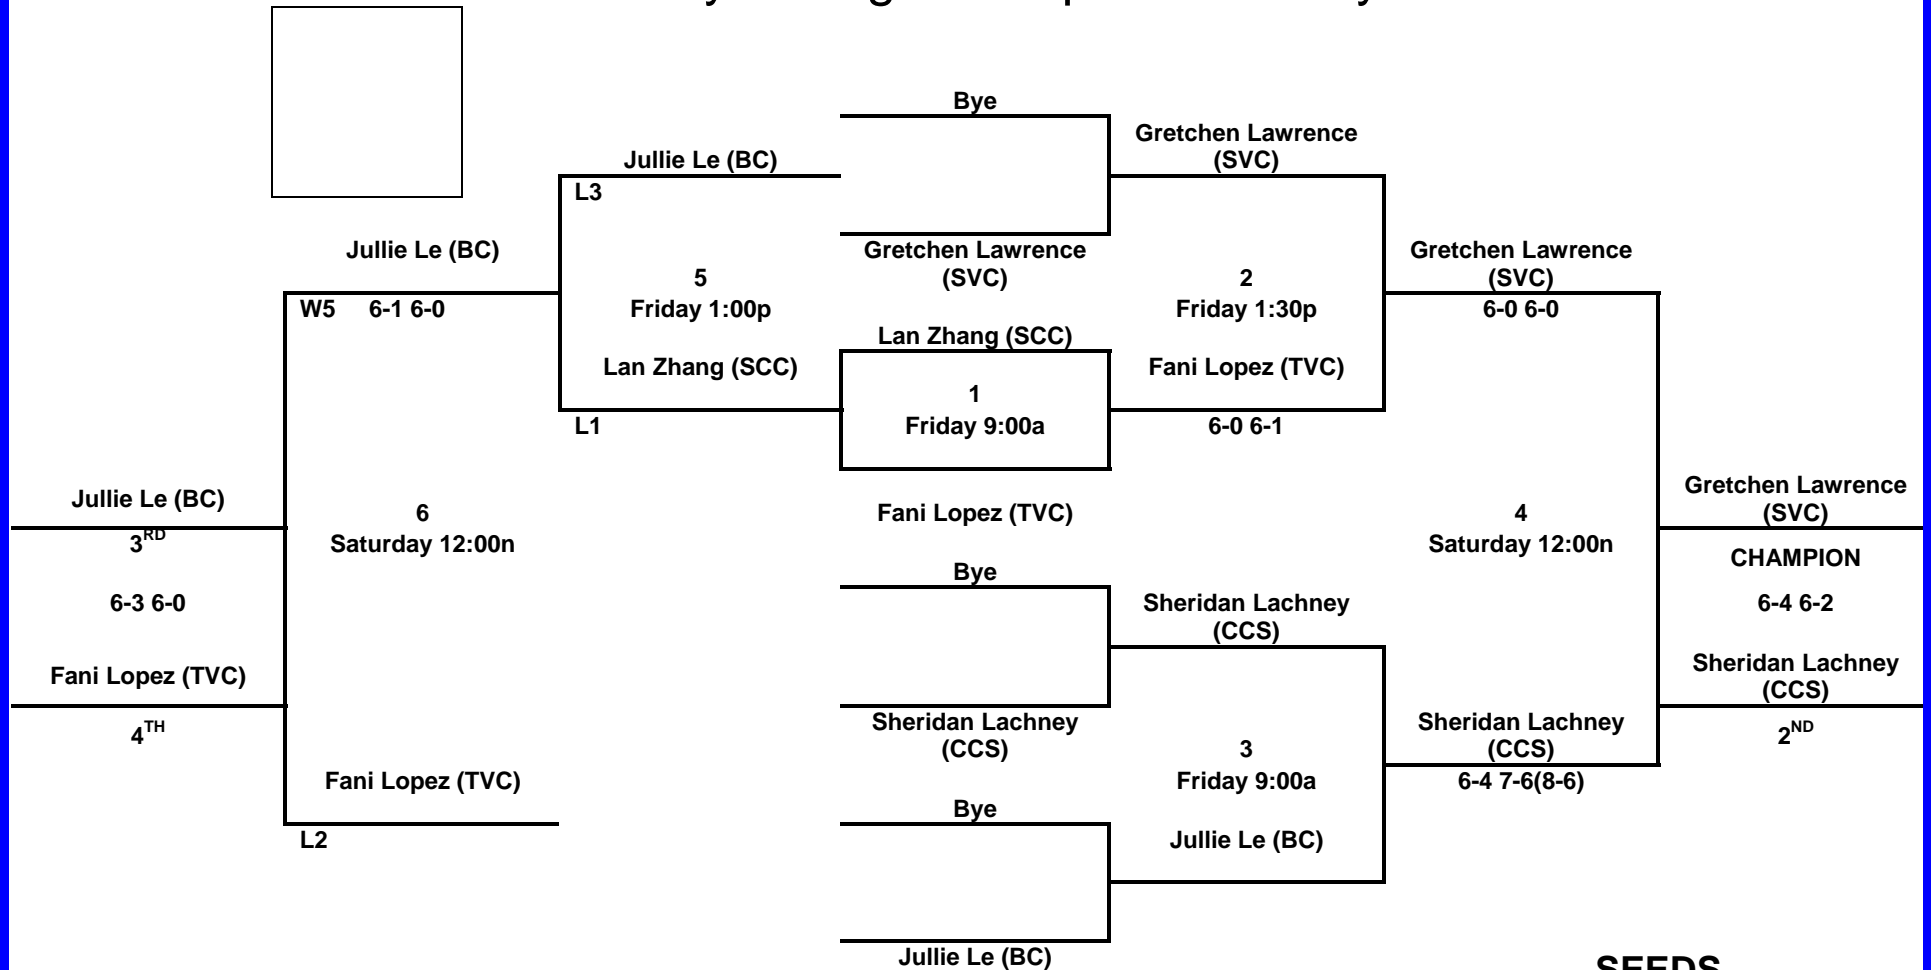

2013 Women's NWAACC Tennis Championships

at the Community Colleges of Spokane May 10th & 11th

SEEDS

1. GRETCHEN LAWRENCE (SVC)
2. JULLIE LE (BC)