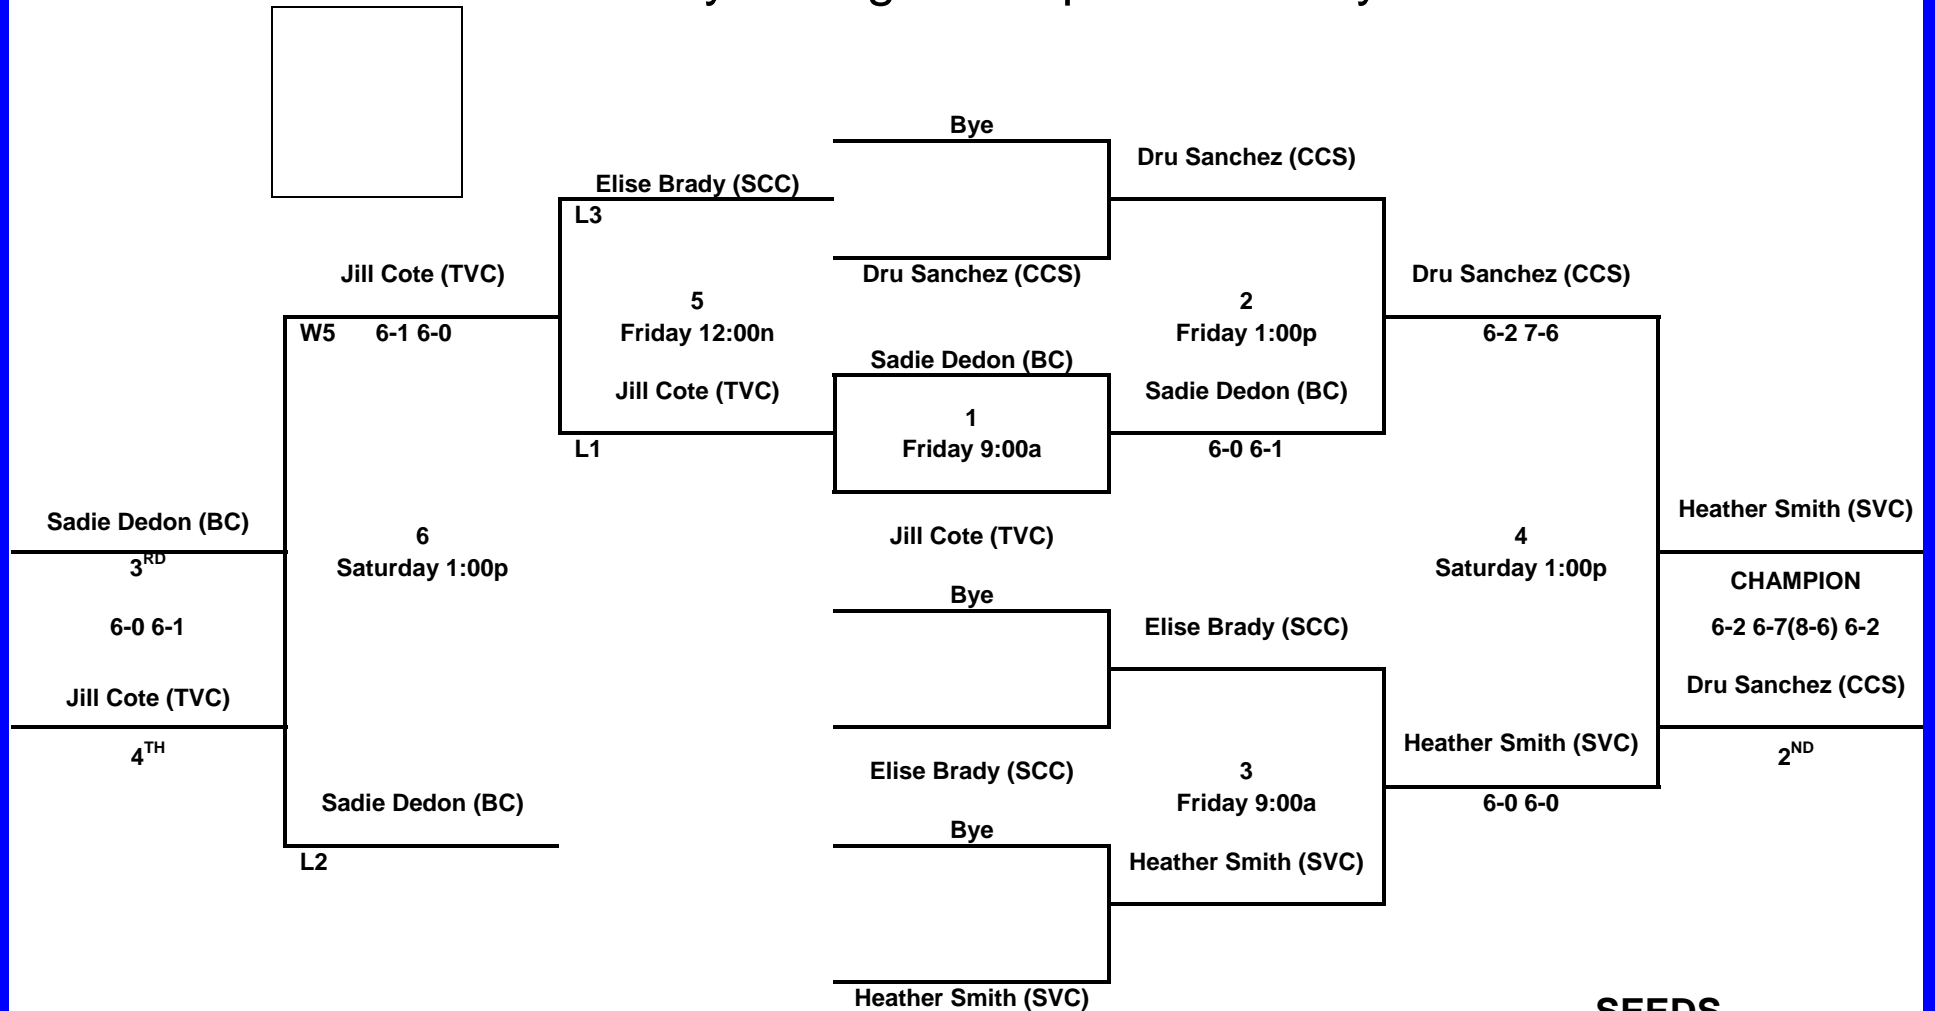

2013 Women's NWAACC Tennis Championships

at the Community Colleges of Spokane May 10th & 11th

**WOMEN'S
#3
SINGLES**