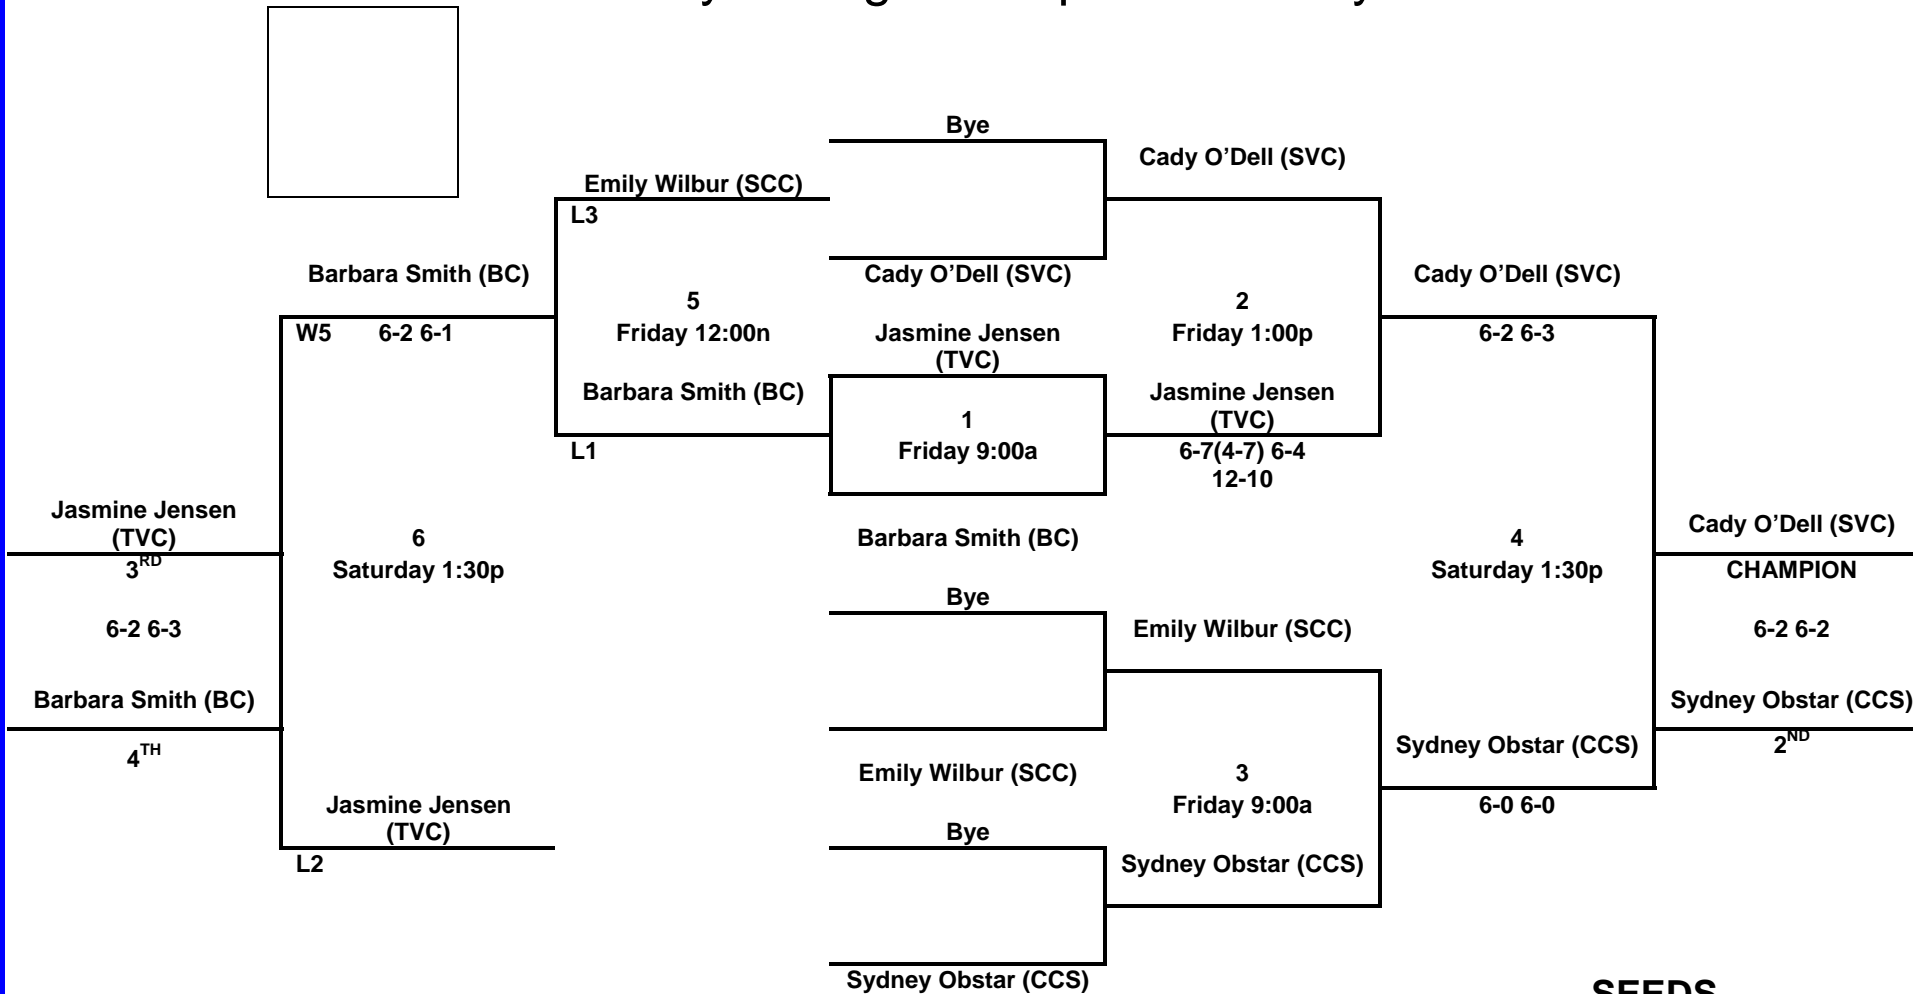

2013 Women's NWAACC Tennis Championships

at the Community Colleges of Spokane May 10th & 11th

**WOMEN'S
#2
SINGLES**

SEEDS

1. SYDNEY OBSTAR (CCS)
2. CADY O'DELL (SVC)