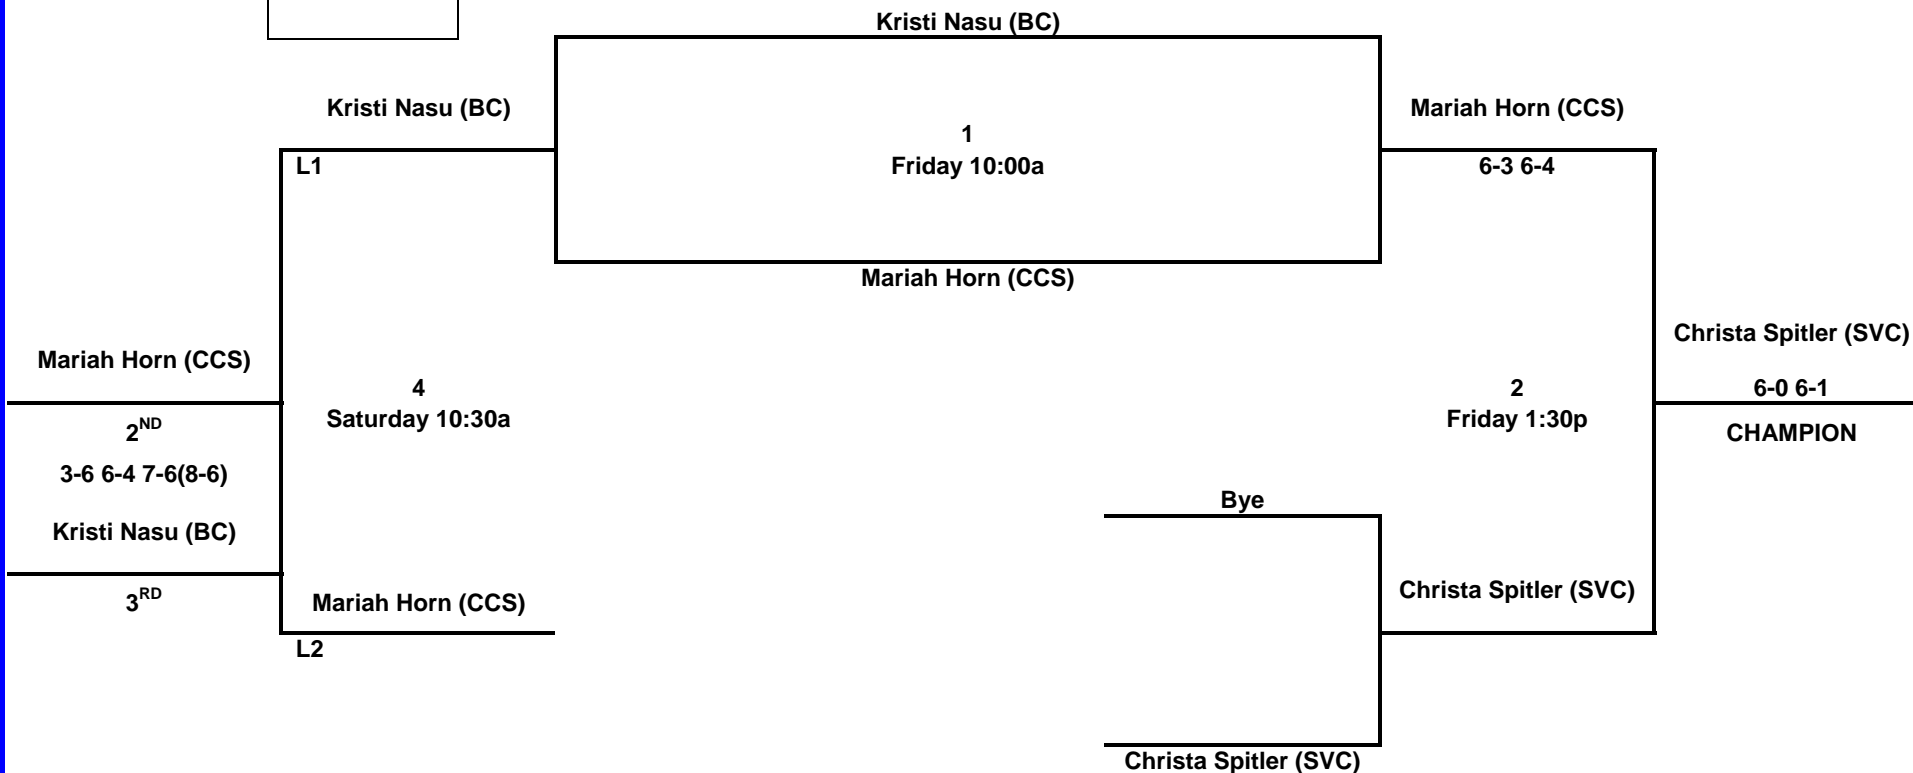

2013 Women's NWAACC Tennis Championships

at the Community Colleges of Spokane May 10th & 11th

SEEDS

1. CHRISTA SPITLER (SVC)
2. KRISTI NASU (BC)

**WOMEN'S
#6
SINGLES**