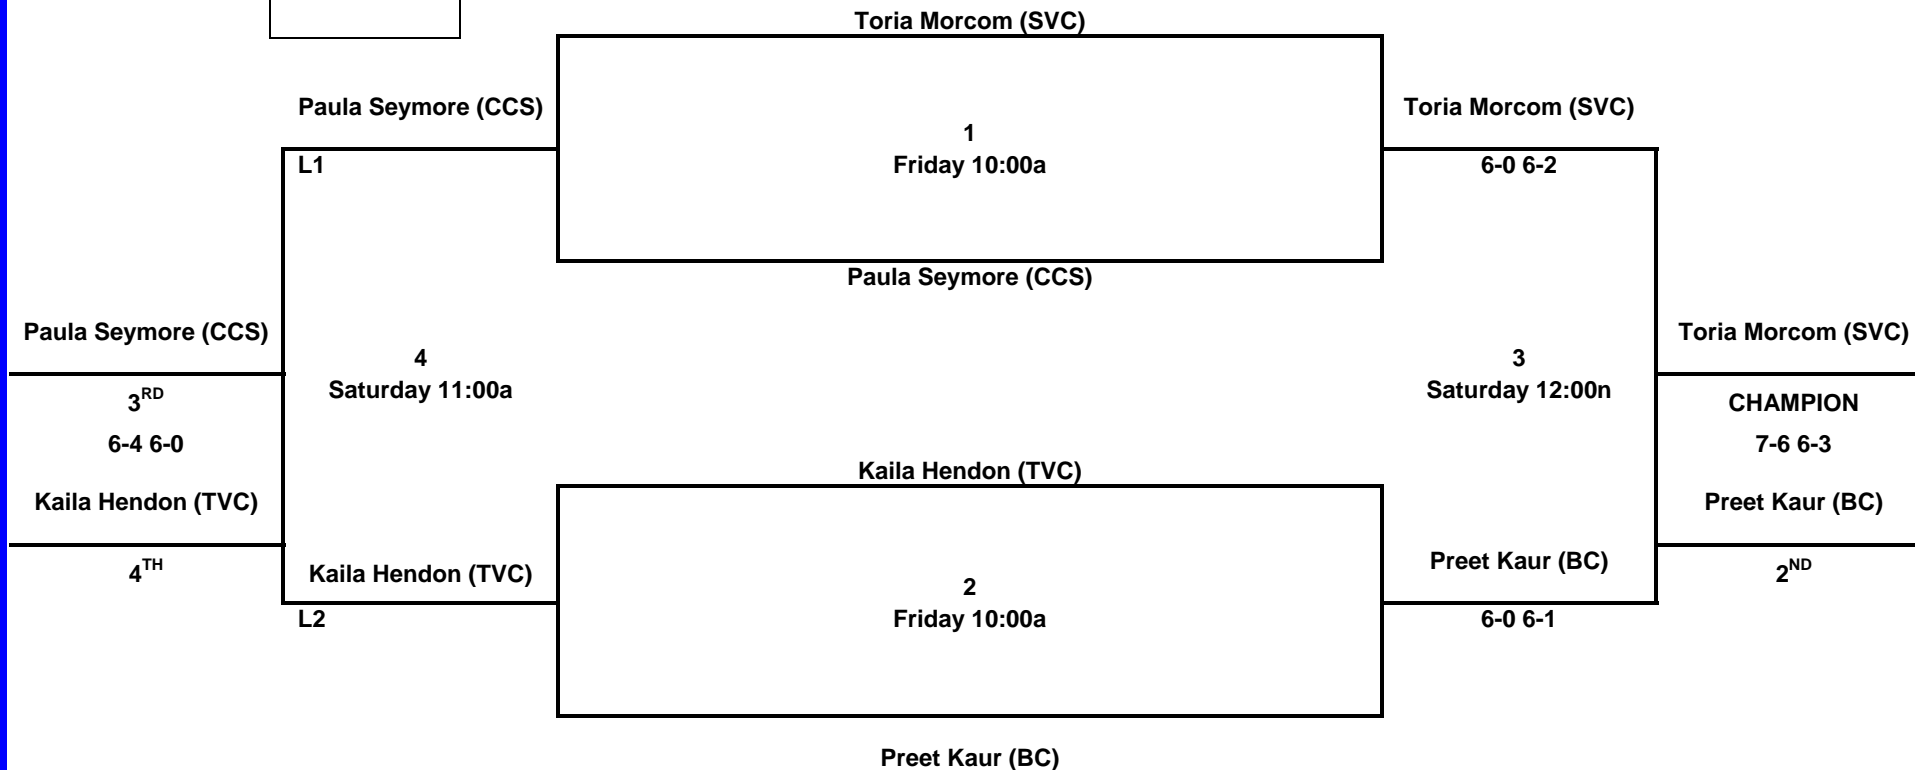

2013 Women's NWAACC Tennis Championships

at the Community Colleges of Spokane May 10th & 11th

Paula Seymore (CCS)
3RD
6-4 6-0
Kaila Hendon (TVC)

**WOMEN'S
5
SINGLES**

SEEDS

1. TORIA MORCOM (SVC)
2. PREET KAUR (BC)