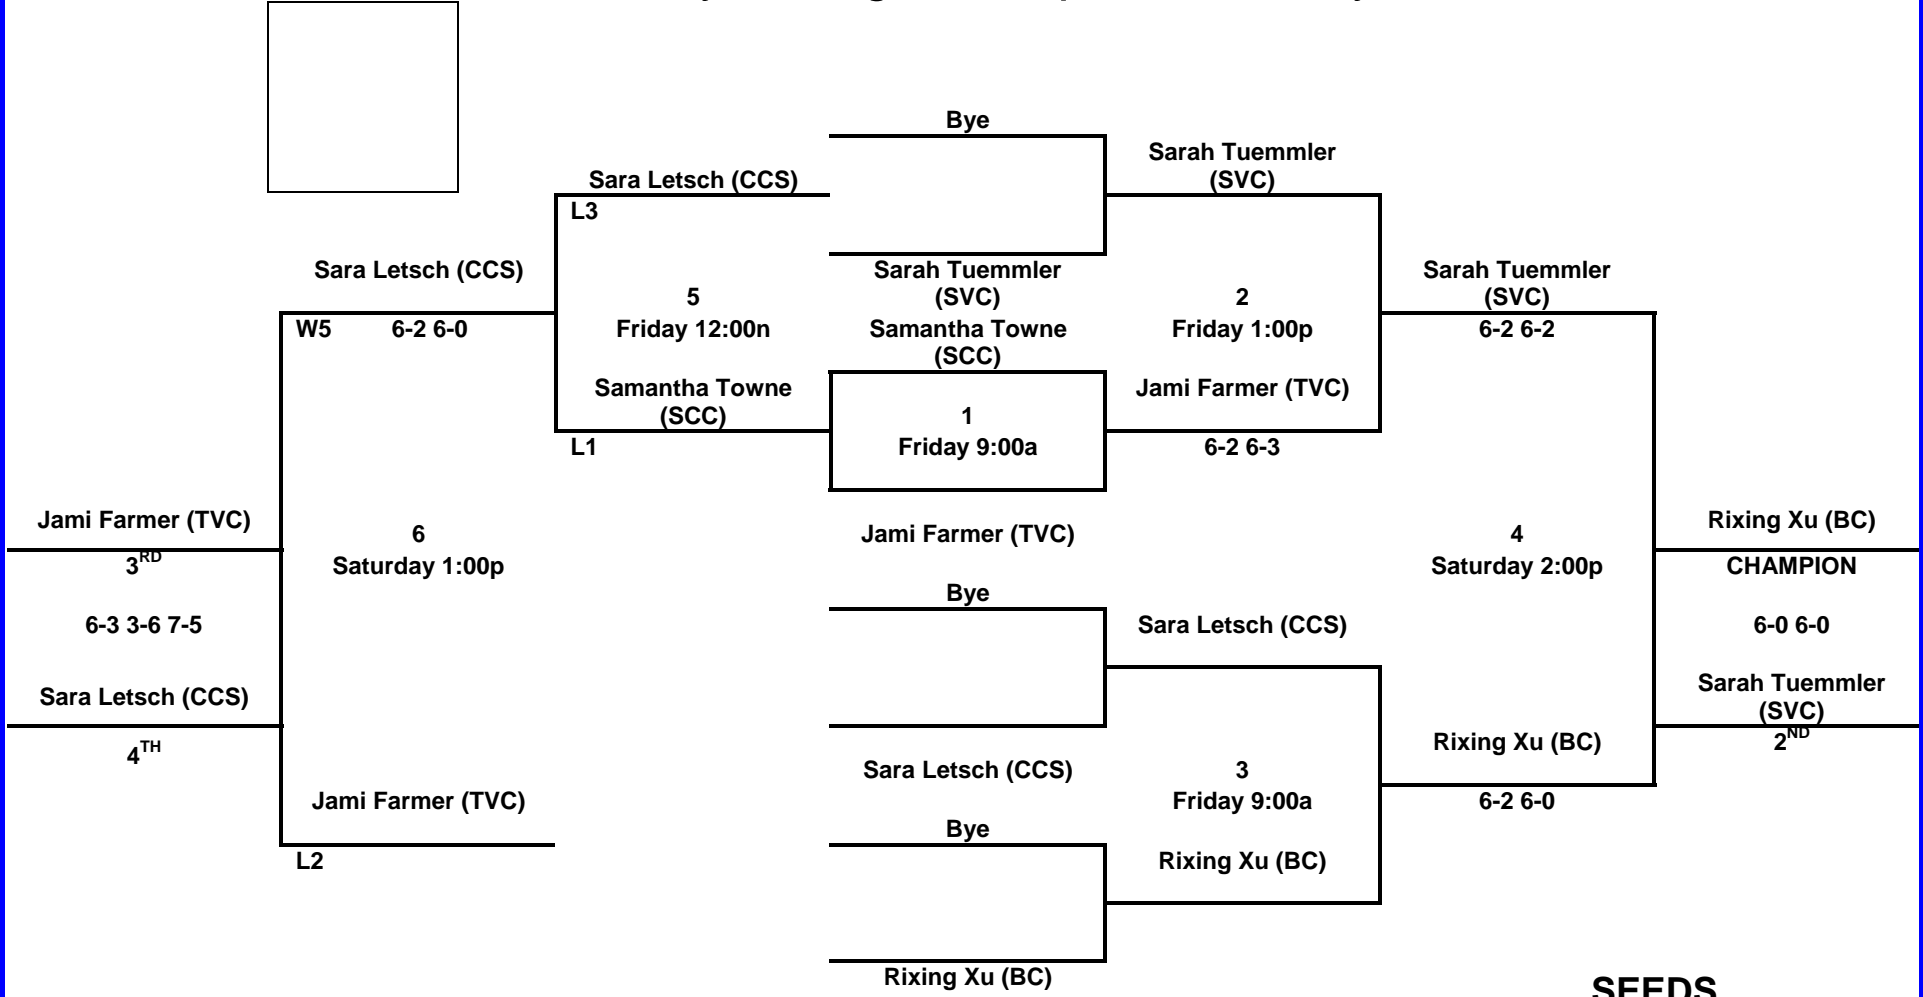

# 2013 Women's NWAACC Tennis Championships

at the Community Colleges of Spokane May 10<sup>th</sup> & 11<sup>th</sup>