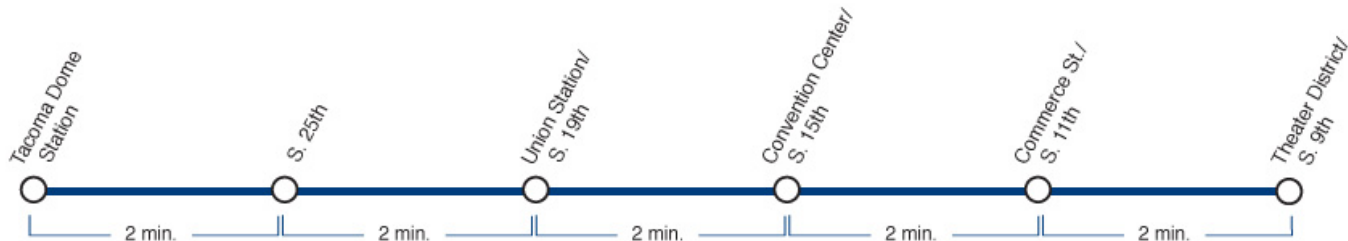

HOST HOTEL					
	Address	Phone	Rate*	Breakfast Included?	Cut-off Dates
	1515 Commerce St. Tacoma	253-284-3576	Property Sold Out.	No	

ADDITIONAL LODGING CHOICES					
	2102 S C St, Tacoma, WA 98402	(253) 272-2434	\$120 Parking \$7/day	Yes	October 16 <sup>th</sup> 2017
 HOTELMURANO	1320 Broadway Plaza Tacoma	253-238-8000	\$109 Parking \$8/day	No	N/A

\* Guest room rates are subject to availability.

Free parking is also available at the Tacoma Dome Station with just a short FREE ride on the Sounder link to the Convention Center.

Should you need more information about Tacoma or Pierce County, please visit our website at [www.tacomaspports.org](http://www.tacomaspports.org) or call (253) 327-1785.

## LIGHT RAIL INFORMATION

**Tacoma Link** light rail travels 1.6 miles through downtown Tacoma, making six stops along the way. Link trains run every 12 to 24 minutes depending on the time of day. Service is available from 5:30 a.m. to 10 p.m. Monday through Friday, from 8 a.m. to 10 p.m. Saturday, and from 10 a.m. to 6 p.m. on Sunday and holidays. All rides on Tacoma Link are free.